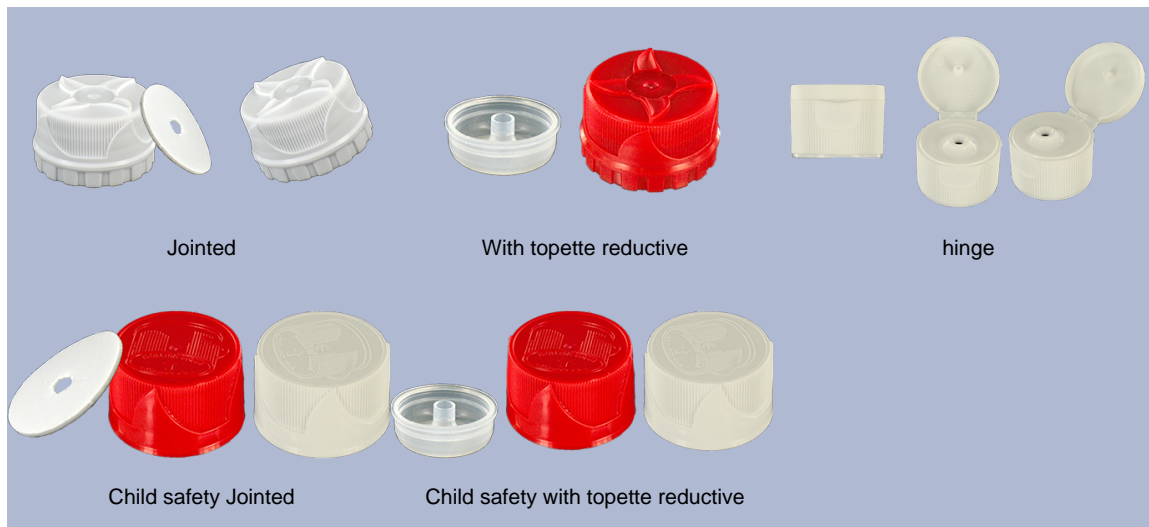

1000 ml bottle natural stock (other colors following minimum amount of production).
 With its articulated head, it can apply the product in difficult places.

General Information :

- Ordering numbers : 01050FLEXBH050NAT PL
- Capacity : 1000 ml
- Weight : 50.00 gr
- Color : natural
- Material : HDPE SABIC B-5421
- Dimensions : diameter 83 mm / height 242 mm

Photo

Neck : 28/410

Standard packaging : PALLETES

- 704 pcs per pallet
- Dimensions 120 x 100 x 180 cm
- Gross weight 35.20 Kg

Recommended accessories () :

Media