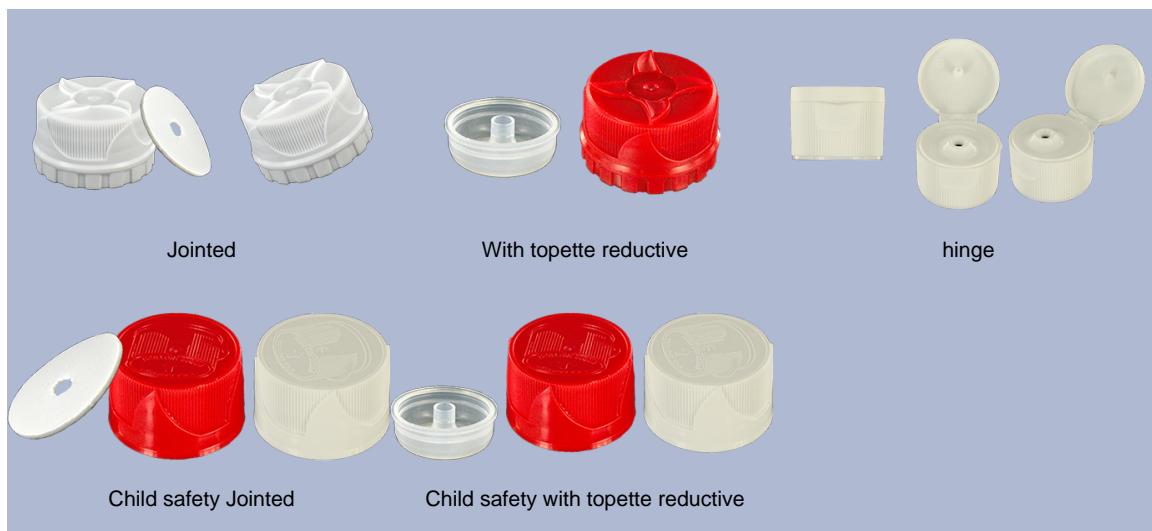

1000 ml bottle natural stock (other colors following minimum amount of production).
 With its articulated head, it can apply the product in difficult places.

General Information :

- Ordering numbers : 01050FLEXBH050NAT PL
- Capacity : 1000 ml
- Weight : 50.00 gr
- Color : natural
- Material : HDPE SABIC B-5421
- Dimensions : diameter 83 mm / height 242 mm

Photo

Neck : 28/410

Standard packaging : PALLETES

- 704 pcs per pallet
- Dimensions 120 x 100 x 180 cm
- Gross weight 35.20 Kg

Recommended accessories () :

Media