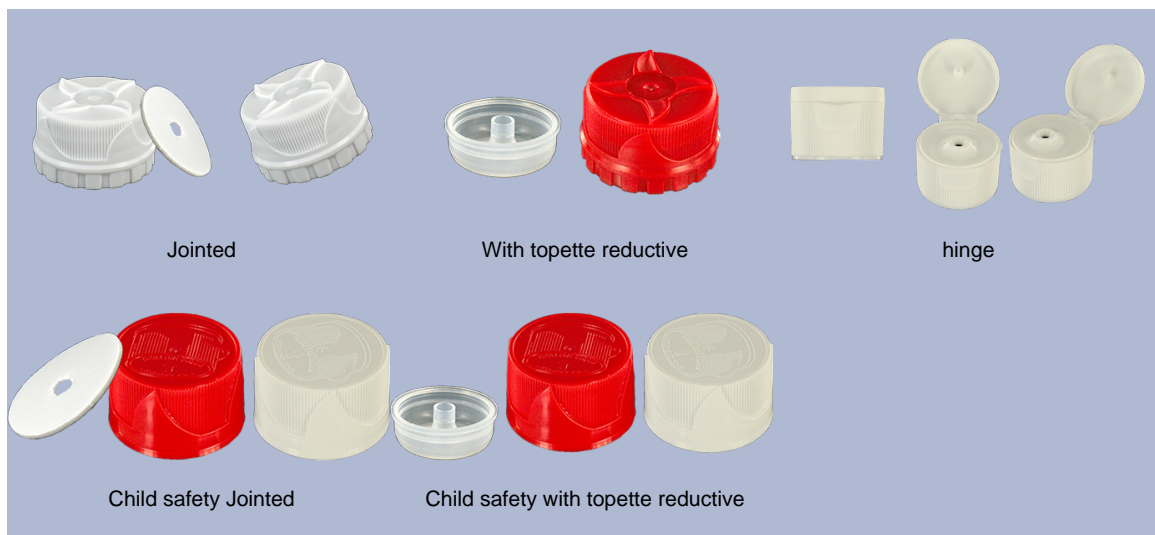

1000 ml bottle natural stock (other colors following minimum amount of production).
 With its articulated head, it can apply the product in difficult places.

General Information :

- Ordering numbers : 01050FLEXBH050NAT PL
- Capacity : 1000 ml
- Weight : 50.00 gr
- Color : natural
- Material : HDPE SABIC B-5421
- Dimensions : diameter 83 mm / height 242 mm

Photo

Neck : 28/410

Standard packaging : PALLETES

- 704 pcs per pallet
- Dimensions 120 x 100 x 180 cm
- Gross weight 35.20 Kg

Recommended accessories () :

Media