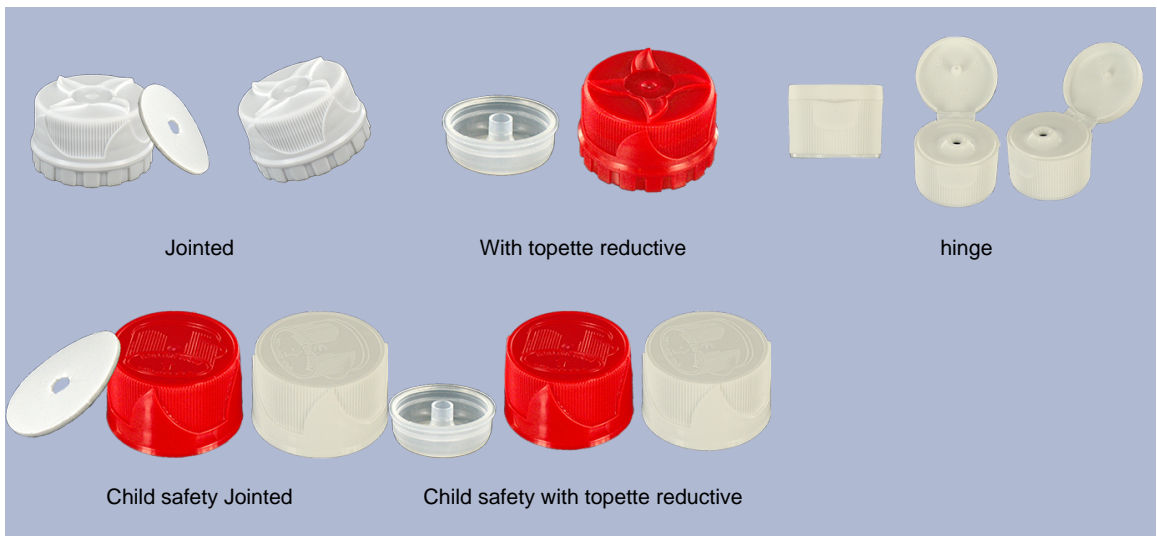

1000 ml bottle natural stock (other colors following minimum amount of production).
 With its articulated head, it can apply the product in difficult places.

General Information :

- Ordering numbers : 01050FLEXBH050NAT
- Capacity : 1000 ml
- Weight : 50.00 gr
- Color : natural
- Material : HDPE SABIC B-5421
- Dimensions : diameter 83 mm / height 242 mm

Photo

Neck : 28/410

Standard packaging : C13PF

- 92 pcs per box
- Dimensions 58 x 49 x 51 cm
- Gross weight 5.49 Kg

Recommended accessories () :

Media