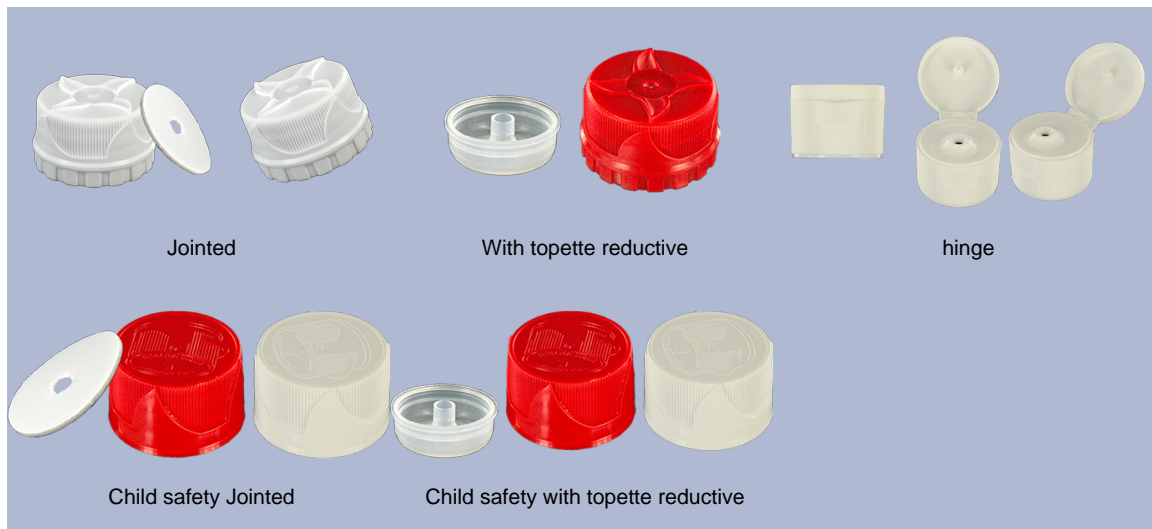

1000 ml bottle natural stock (other colors following minimum amount of production).
 With its articulated head, it can apply the product in difficult places.

General Information :

- Ordering numbers : 01050FLEXBH050NAT
- Capacity : 1000 ml
- Weight : 50.00 gr
- Color : natural
- Material : HDPE SABIC B-5421
- Dimensions : diameter 83 mm / height 242 mm

Photo

Neck : 28/410

Standard packaging : C13PF

- 92 pcs per box
- Dimensions 58 x 49 x 51 cm
- Gross weight 5.49 Kg

Recommended accessories () :

Media