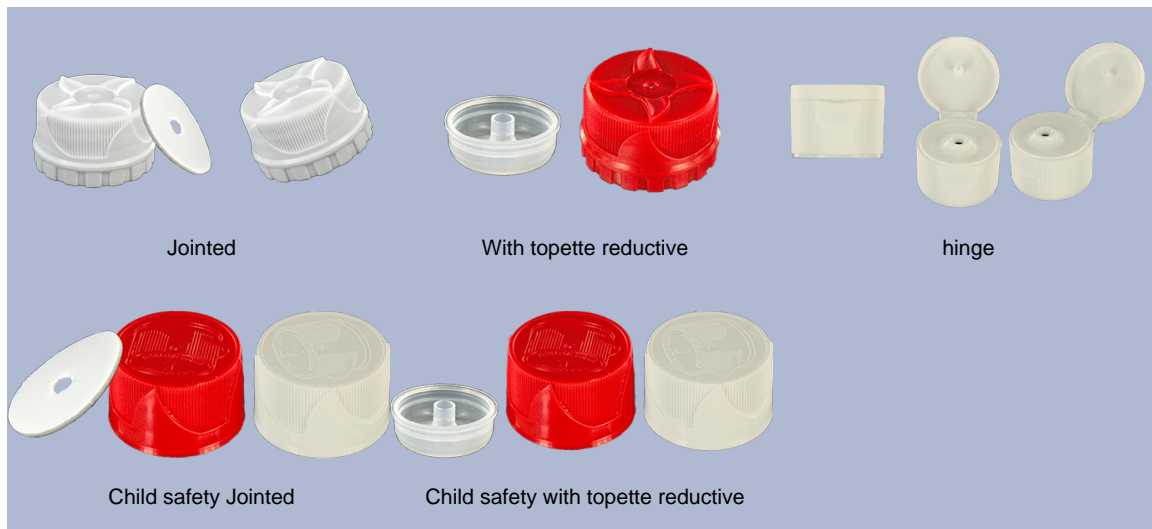

1000 ml bottle natural stock (other colors following minimum amount of production).  
 With its articulated head, it can apply the product in difficult places.

**General Information :**

- Ordering numbers : 01050FLEXBH050NAT
- Capacity : 1000 ml
- Weight : 50.00 gr
- Color : natural
- Material : HDPE SABIC B-5421
- Dimensions : diameter 83 mm / height 242 mm

**Photo**

**Neck : 28/410**

**Standard packaging : C13PF**

- 92 pcs per box
- Dimensions 58 x 49 x 51 cm
- Gross weight 5.49 Kg

**Recommended accessories ( ) :**

Media