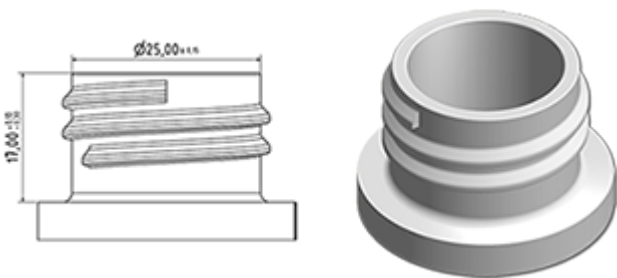

1000 ml bottle white stock (other colors according to minimum production quantity).  
 With its articulated head, it can apply the product in difficult places.

**General Information :**

- Ordering numbers : 01050FLEXBH050BLA
- Capacity : 1000 ml
- Weight : 50.00 gr
- Color : white
- Material : HDPE SABIC B-5421
- Dimensions : diameter 83 mm / height 242 mm

**Photo**

**Neck : 28/410**

**Standard packaging : C13PF**

- 92 pcs per box
- Dimensions 58 x 49 x 51 cm
- Gross weight 5.49 Kg

**Recommended accessories ( ) :**

Media