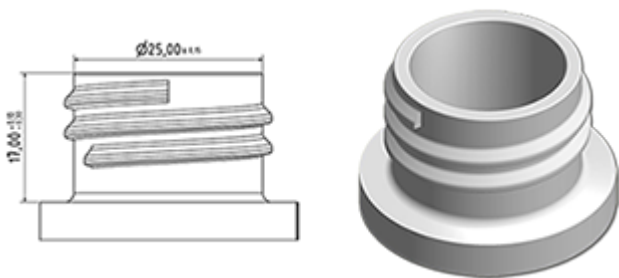

1000 ml bottle white stock (other colors according to minimum production quantity).
With its articulated head, it can apply the product in difficult places.

General Information :

- Ordering numbers : 01050FLEXBH050BLA
- Capacity : 1000 ml
- Weight : 50.00 gr
- Color : white
- Material : HDPE SABIC B-5421
- Dimensions : diameter 83 mm / height 242 mm

Photo

Neck : 28/410

Standard packaging : C13PF

- 92 pcs per box
- Dimensions 58 x 49 x 51 cm
- Gross weight 5.49 Kg

Recommended accessories () :

Media