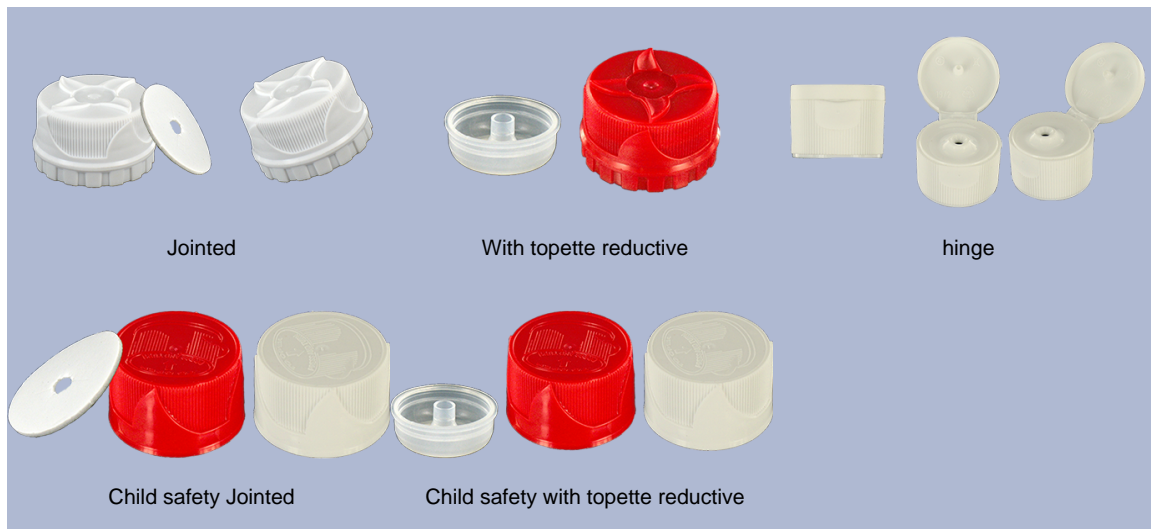

1000 ml bottle white stock (other colors according to minimum production quantity).  
 With its articulated head, it can apply the product in difficult places.

**General Information :**

- Ordering numbers : 01050FLEXBH050BLA
- Capacity : 1000 ml
- Weight : 50.00 gr
- Color : white
- Material : HDPE SABIC B-5421
- Dimensions : diameter 83 mm / height 242 mm

**Photo**

**Neck : 28/410**

**Standard packaging : C13PF**

- 92 pcs per box
- Dimensions 58 x 49 x 51 cm
- Gross weight 5.49 Kg

**Recommended accessories ( ) :**

Media