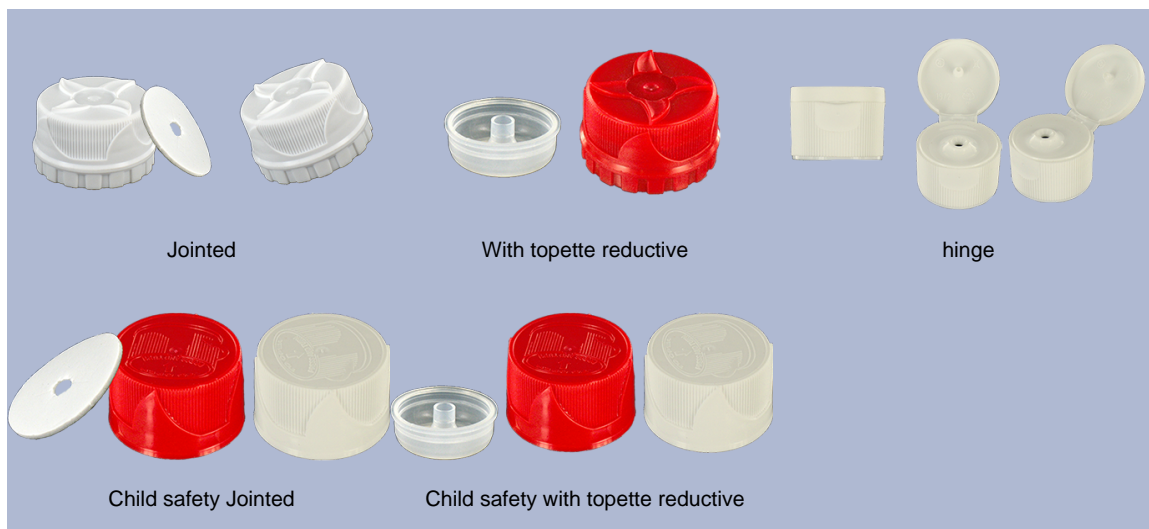

1000 ml bottle white stock (other colors according to minimum production quantity).
With its articulated head, it can apply the product in difficult places.

General Information :

- Ordering numbers : 01050FLEXBH050BLA
- Capacity : 1000 ml
- Weight : 50.00 gr
- Color : white
- Material : HDPE SABIC B-5421
- Dimensions : diameter 83 mm / height 242 mm

Photo

Neck : 28/410

Standard packaging : C13PF

- 92 pcs per box
- Dimensions 58 x 49 x 51 cm
- Gross weight 5.49 Kg

Recommended accessories () :

Media