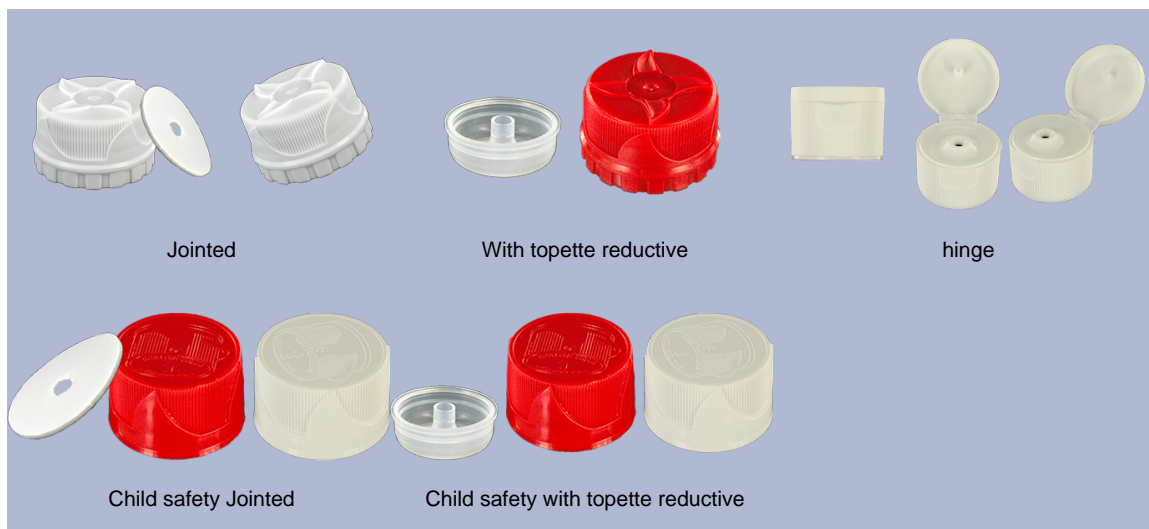

1000 ml bottle white stock (other colors according to minimum production quantity).
 With its articulated head, it can apply the product in difficult places.

General Information :

- Ordering numbers : 01050FLEXBH050BLA
- Capacity : 1000 ml
- Weight : 50.00 gr
- Color : white
- Material : HDPE SABIC B-5421
- Dimensions : diameter 83 mm / height 242 mm

Photo

Neck : 28/410

Standard packaging : C13PF

- 92 pcs per box
- Dimensions 58 x 49 x 51 cm
- Gross weight 5.49 Kg

Recommended accessories () :

Media