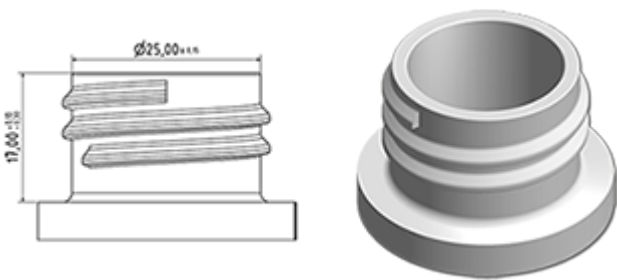

1000 ml bottle white stock (other colors according to minimum production quantity).
 With its articulated head, it can apply the product in difficult places.

General Information :

- Ordering numbers : 01050FLEXBH050BLA
- Capacity : 1000 ml
- Weight : 50.00 gr
- Color : white
- Material : HDPE SABIC B-5421
- Dimensions : diameter 83 mm / height 242 mm

Photo

Neck : 28/410

Standard packaging : C13PF

- 92 pcs per box
- Dimensions 58 x 49 x 51 cm
- Gross weight 5.49 Kg

Recommended accessories () :

Media