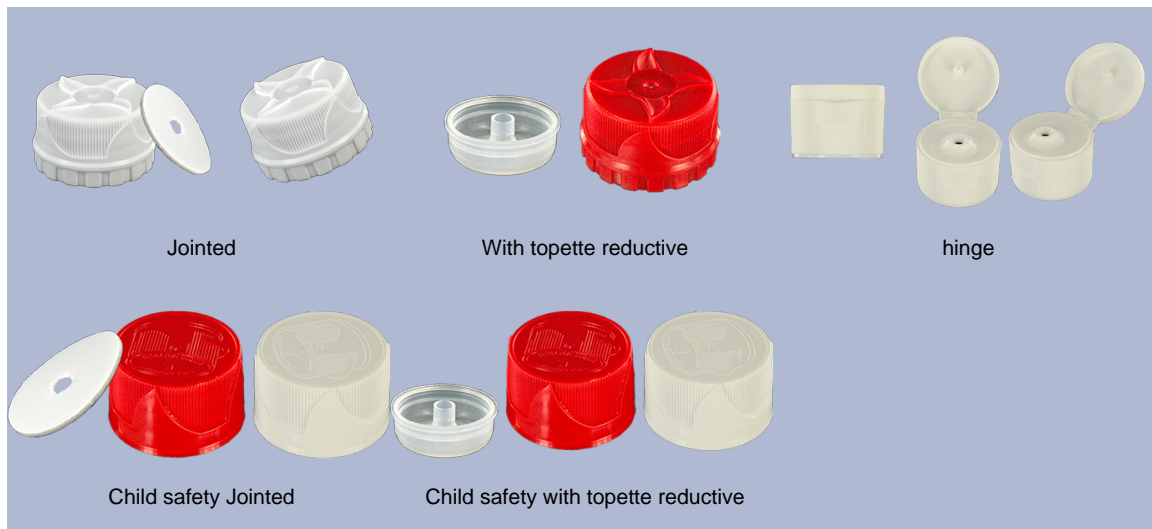

1000 ml bottle white stock (other colors according to minimum production quantity).  
 With its articulated head, it can apply the product in difficult places.

**General Information :**

- Ordering numbers : 01050FLEXBH050BLA
- Capacity : 1000 ml
- Weight : 50.00 gr
- Color : white
- Material : HDPE SABIC B-5421
- Dimensions : diameter 83 mm / height 242 mm

**Photo**

**Neck : 28/410**

**Standard packaging : C13PF**

- 92 pcs per box
- Dimensions 58 x 49 x 51 cm
- Gross weight 5.49 Kg

**Recommended accessories ( ) :**

Media