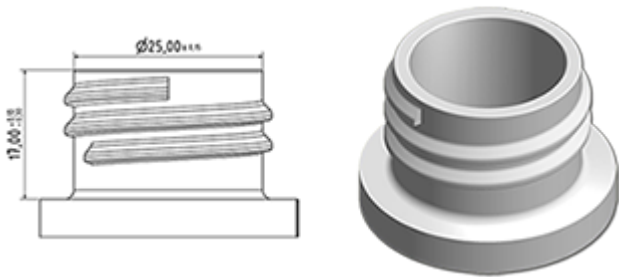

General Information :

- Ordering numbers : 0105007PEBH45 NAT PL
- Capacity : 1000 ml
- Weight : 45.00 gr
- Color : natural
- Material : HDPE SABIC B-5421
- Dimensions : diameter 79 mm / height 244 mm

Photo

Neck : 28/410

Standard packaging : PALLETES

- 1701 pcs per pallet
- Dimensions 120 x 100 x 180 cm
- Gross weight 76.55 Kg

Recommended accessories () :

Media