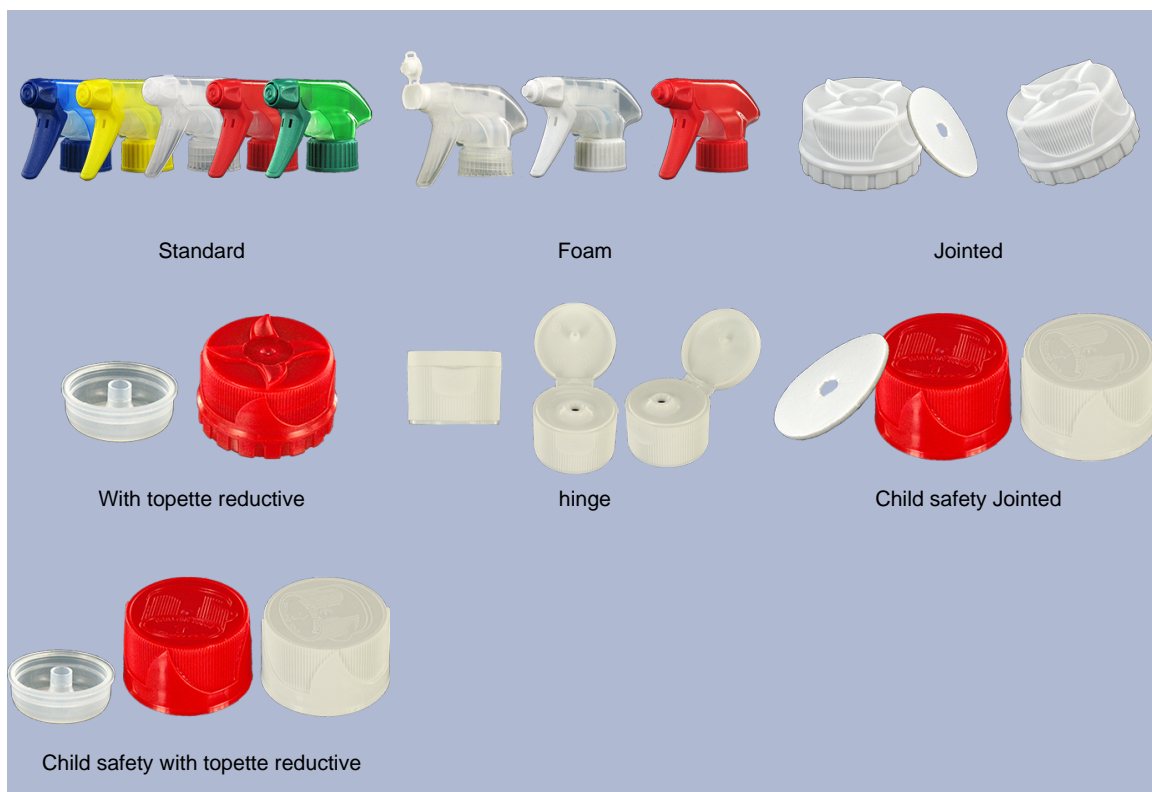

General Information :

- Ordering numbers : 0105007PEBH45 NAT PL
- Capacity : 1000 ml
- Weight : 45.00 gr
- Color : natural
- Material : HDPE SABIC B-5421
- Dimensions : diameter 79 mm / height 244 mm

Photo

Neck : 28/410

Standard packaging : PALLETES

- 1701 pcs per pallet
- Dimensions 120 x 100 x 180 cm
- Gross weight 76.55 Kg

Recommended accessories () :

Media