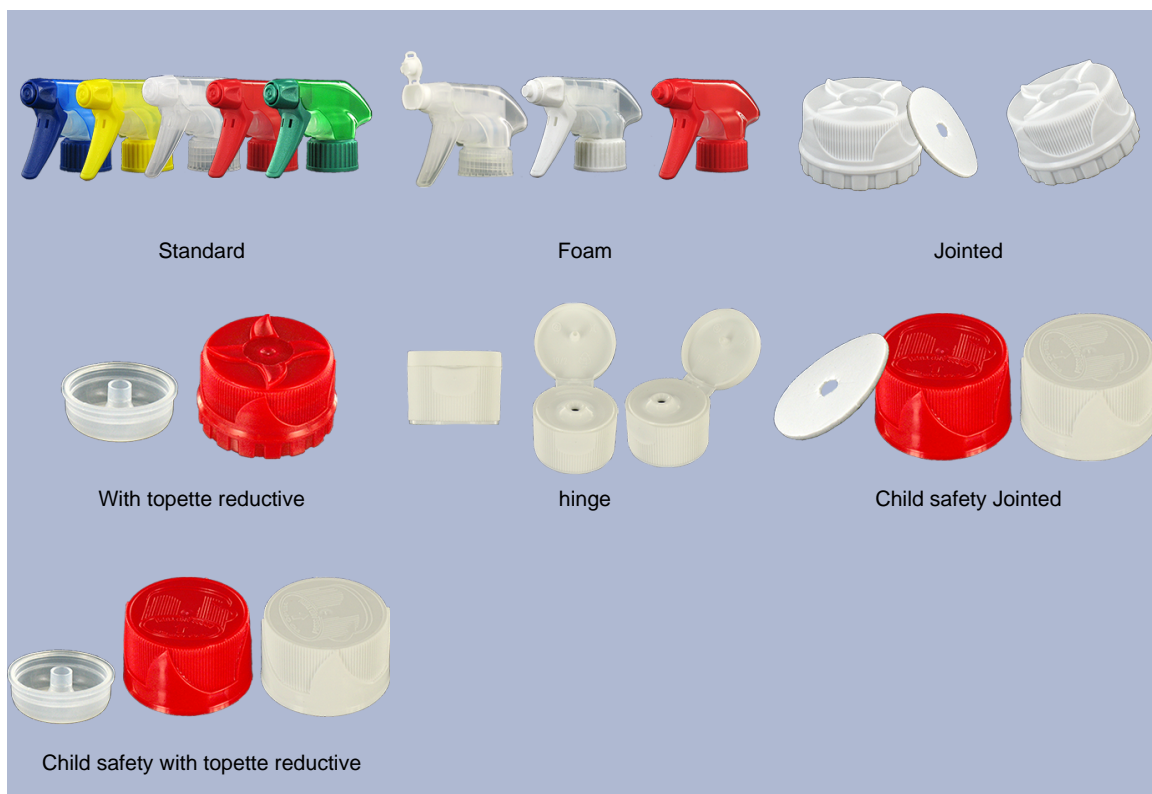

General Information :

- Ordering numbers : 0105007PEBH45 NAT PL
- Capacity : 1000 ml
- Weight : 45.00 gr
- Color : natural
- Material : HDPE SABIC B-5421
- Dimensions : diameter 79 mm / height 244 mm

Photo

Neck : 28/410

Standard packaging : PALLETES

- 1701 pcs per pallet
- Dimensions 120 x 100 x 180 cm
- Gross weight 76.55 Kg

Recommended accessories () :

Media