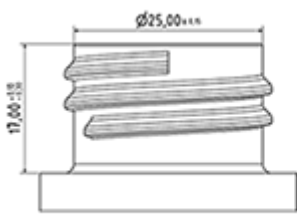

**General Information :**

- Ordering numbers : 0105006PEBH050NAT
- Capacity : 1000 ml
- Weight : 50.00 gr
- Color : natural
- Material : HDPE SABIC B-5421
- Dimensions : diameter 83 mm / height 244 mm

**Photo**

**Neck : 28/410**

**Standard packaging : C13PF**

- 92 pcs per box
- Dimensions 58 x 49 x 51 cm
- Gross weight 5.49 Kg

**Recommended accessories ( ) :**

Media