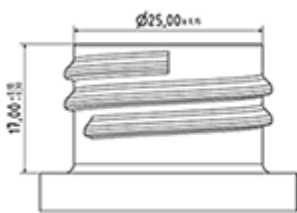

General Information :

- Ordering numbers : 0105006PEBH050NAT
- Capacity : 1000 ml
- Weight : 50.00 gr
- Color : natural
- Material : HDPE SABIC B-5421
- Dimensions : diameter 83 mm / height 244 mm

Photo

Neck : 28/410

Standard packaging : C13PF

- 92 pcs per box
- Dimensions 58 x 49 x 51 cm
- Gross weight 5.49 Kg

Recommended accessories () :

Media