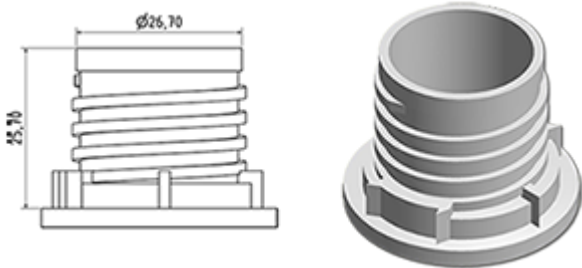

The patented 1L DOSY bottle allows an accurate dosing between 10 ml and 45 ml.
With only one type of bottle in stock, you can choose the dosing you want for your product between 10 & 45 ml, referring to the type of cap you place in the bottle.

General Information :

- **Ordering numbers : 01000DOPE30070NAT**
- Capacity : 1000 ml
- Weight : 70.00 gr
- Color : natural
- Material : HDPE SABIC B-5421
- Dimensions : length 139 mm / width 61 mm / height 260 mm

Photo

Neck : G141

Standard packaging : C13PF

- 72 pcs per box
- Dimensions 58 x 49 x 51 cm
- Gross weight 5.93 Kg

Recommended accessories () :

Media