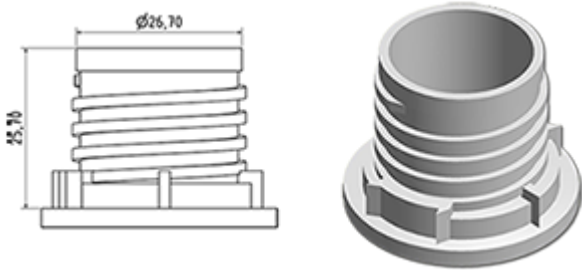

The patented 1L DOSY bottle allows an accurate dosing between 10 ml and 45 ml.  
With only one type of bottle in stock, you can choose the dosing you want for your product between 10 & 45 ml, referring to the type of cap you place in the bottle.

**General Information :**

- **Ordering numbers : 01000DOPE30070NAT**
- Capacity : 1000 ml
- Weight : 70.00 gr
- Color : natural
- Material : HDPE SABIC B-5421
- Dimensions : length 139 mm / width 61 mm / height 260 mm

**Photo**

**Neck : G141**

**Standard packaging : C13PF**

- 72 pcs per box
- Dimensions 58 x 49 x 51 cm
- Gross weight 5.93 Kg

**Recommended accessories ( ) :**

Media