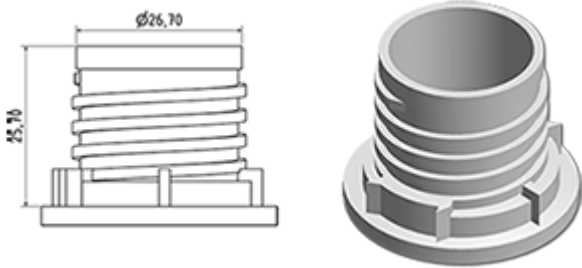

The patented 1L DOSY bottle allows an accurate dosing between 10, 20, 40 ml.
With only one type of bottle in stock, you can choose the dosing you want for your product between 10 & 45 ml, referring to the type of cap you place in the bottle.

General Information :

- Ordering numbers : 01000D2PE30055NAT
- Capacity : 1000 ml
- Weight : 55.00 gr
- Color : natural
- Material : HDPE SABIC B-5421
- Dimensions : length 0 mm / width 83 mm / height 297 mm

Photo

Neck : G141

Standard packaging : C13PF

- 72 pcs per box
- Dimensions 58 x 49 x 51 cm
- Gross weight 4.85 Kg

Recommended accessories () :

Media