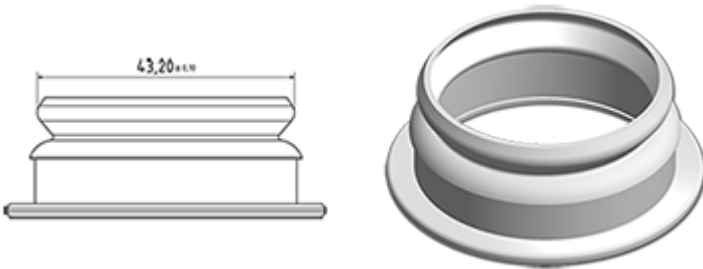

1000 ml natural milk bottle

**General Information :**

- **Ordering numbers : 0100011PE43040NAT**
- Capacity : 1000 ml
- Weight : 40.00 gr
- Color : natural
- Material : HDPE SABIC B-5421
- Dimensions : diameter 84 mm / height 235 mm

**Photo**

**Neck : G043**

**Standard packaging : C13PF**

- 92 pcs per box
- Dimensions 58 x 49 x 51 cm
- Gross weight 4.57 Kg

**Recommended accessories ( ) :**

Media