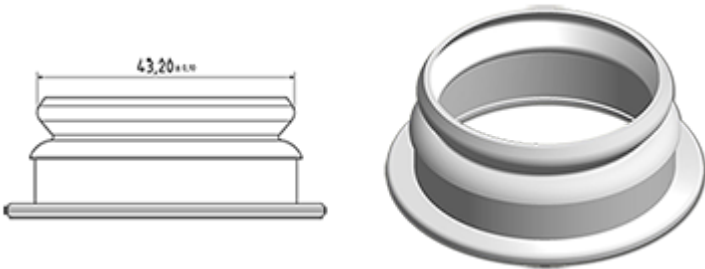

1000 ml natural milk bottle

General Information :

- **Ordering numbers : 0100011PE43040NAT**
- Capacity : 1000 ml
- Weight : 40.00 gr
- Color : natural
- Material : HDPE SABIC B-5421
- Dimensions : diameter 84 mm / height 235 mm

Photo

Neck : G043

Standard packaging : C13PF

- 92 pcs per box
- Dimensions 58 x 49 x 51 cm
- Gross weight 4.57 Kg

Recommended accessories () :

Media