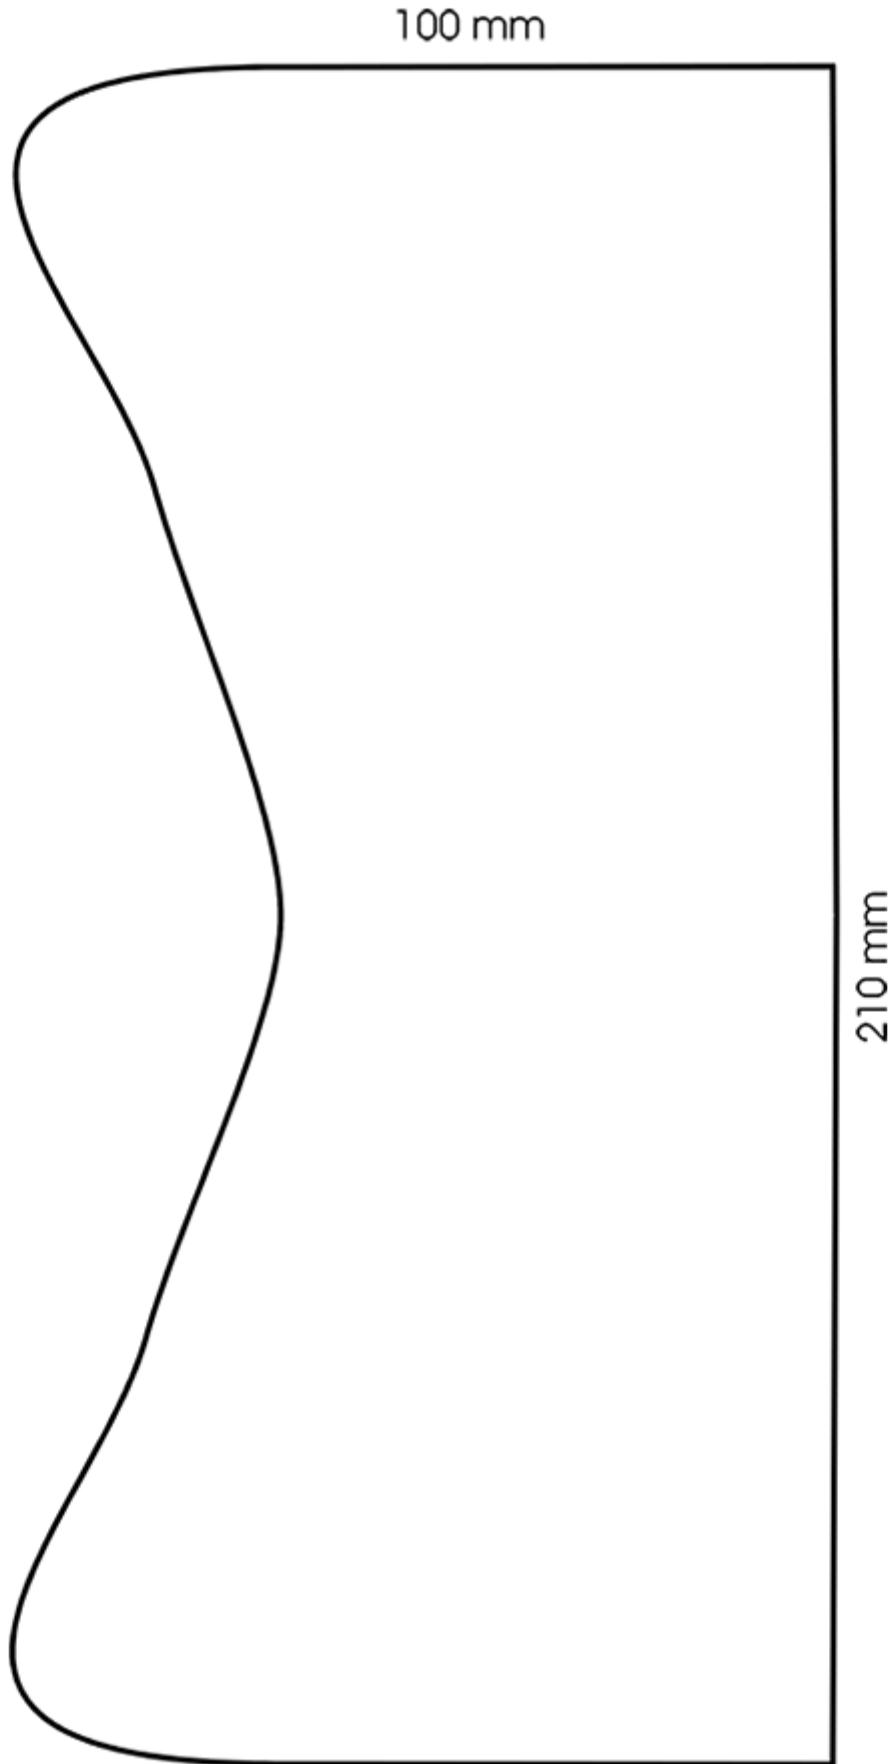

750 ml bottle metallic gray stock (other colors following minimum amount of production).  
Ergonomic spray bottle with graduation line.

**General Information :**

- **Ordering numbers : 00750L4PEBS042GRME**
- Capacity : 750 ml
- Weight : 42.00 gr
- Color : metallic gray
- Material : HDPE SABIC B-5421
- Dimensions : diameter 83 mm / height 224 mm

**Photo**

**Neck : 28/400**

**Standard packaging : C13PF**

- 88 pcs per box
- Dimensions 58 x 49 x 51 cm
- Gross weight 4.59 Kg

**Printing possible**

- Printing possible from 6000 pieces

**Recommended accessories ( ) :**

Screen surface

Media