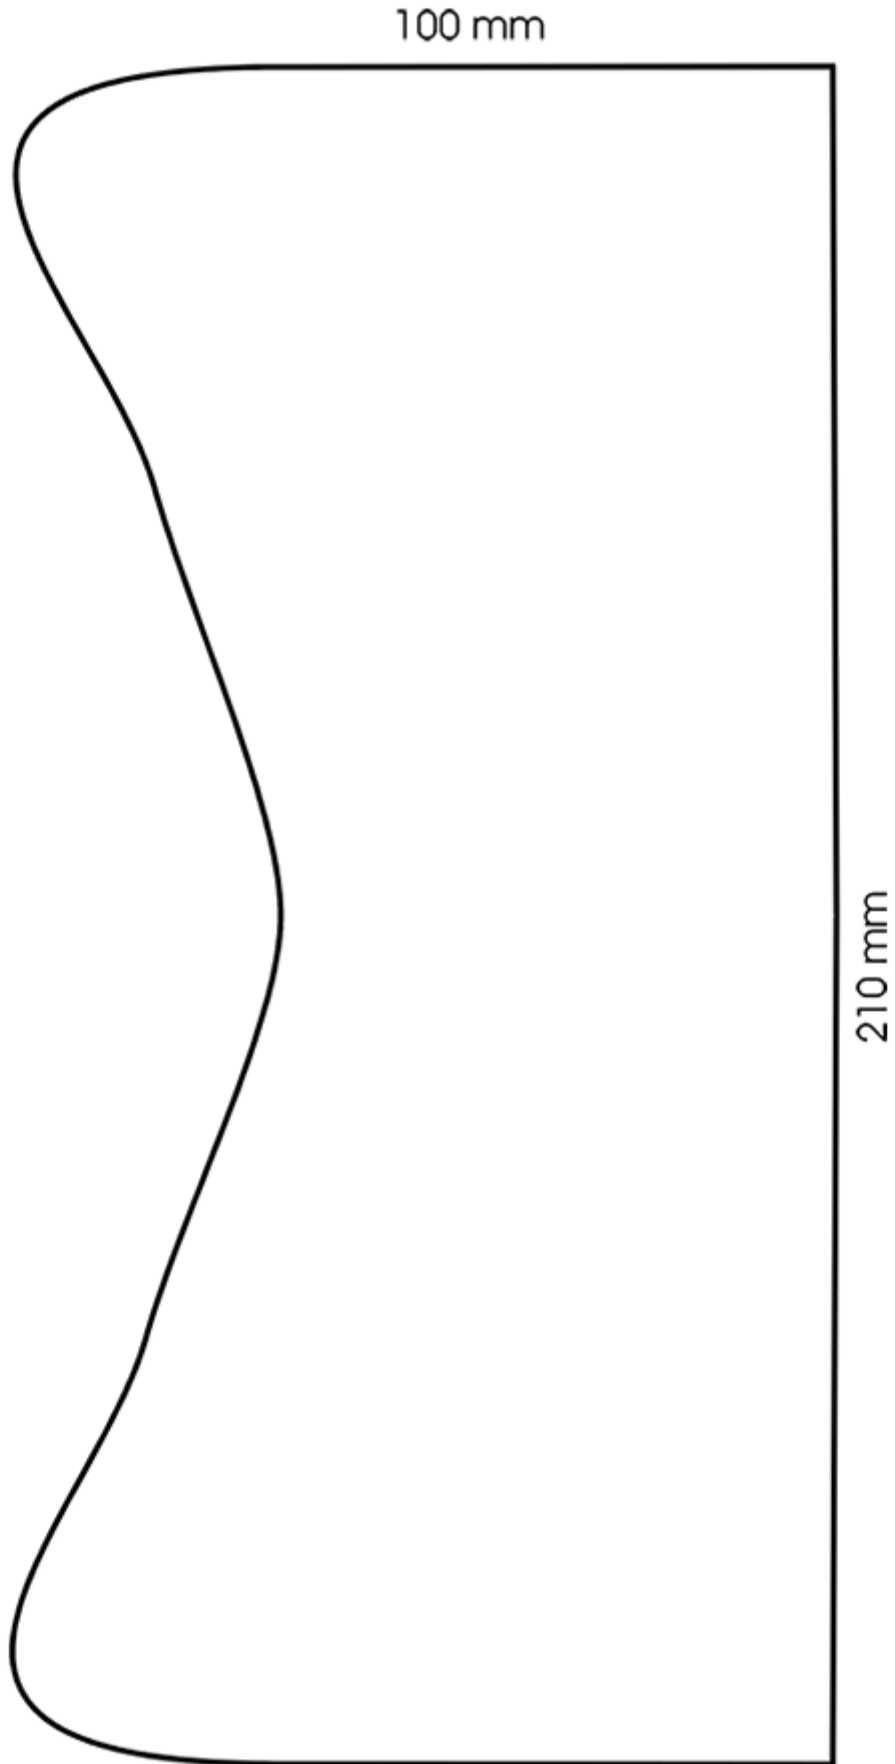

750 ml bottle metallic gray stock (other colors following minimum amount of production).  
Ergonomic spray bottle with graduation line.

**General Information :**

- Ordering numbers : 00750L4PEBS042GRME
- Capacity : 750 ml
- Weight : 42.00 gr
- Color : metallic gray
- Material : HDPE SABIC B-5421
- Dimensions : diameter 83 mm / height 224 mm

**Photo**

**Neck : 28/400**

**Standard packaging : C13PF**

- 88 pcs per box
- Dimensions 58 x 49 x 51 cm
- Gross weight 4.59 Kg

**Printing possible**

- Printing possible from 6000 pieces

**Recommended accessories ( ) :**

Screen surface

Media