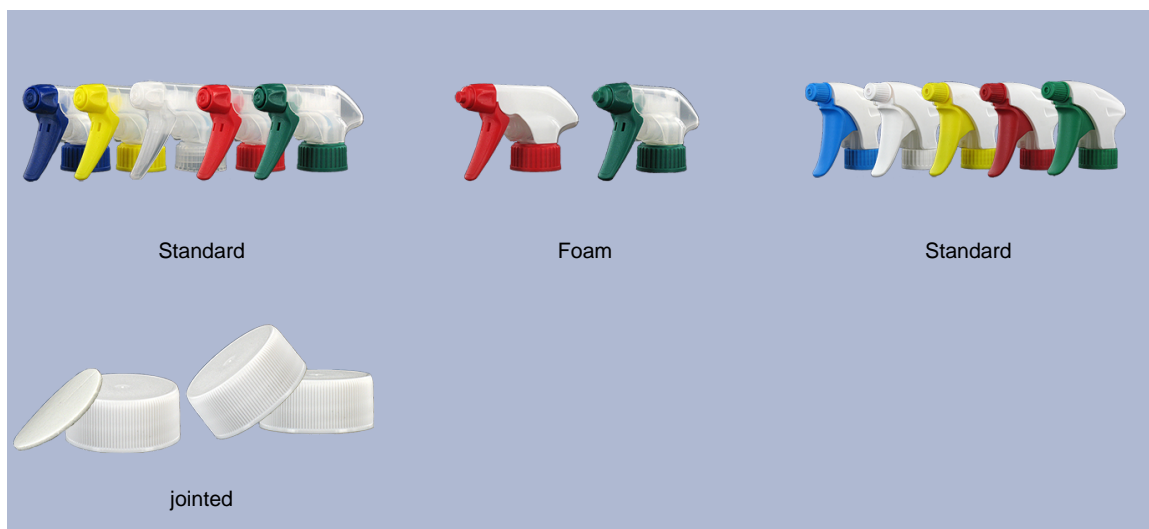

Spray bottle 750 ml of stock constantly.

General Information :

- Ordering numbers : 00750B1PEBS042NAT
- Capacity : 750 ml
- Weight : 42.00 gr
- Color : natural
- Material : HDPE SABIC B-5421
- Dimensions : length 114 mm / width 61 mm / height 240 mm

Photo

Neck : 28/400

Standard packaging : C13PF

- 110 pcs per box
- Dimensions 58 x 49 x 51 cm
- Gross weight 5.51 Kg

Recommended accessories () :

Media