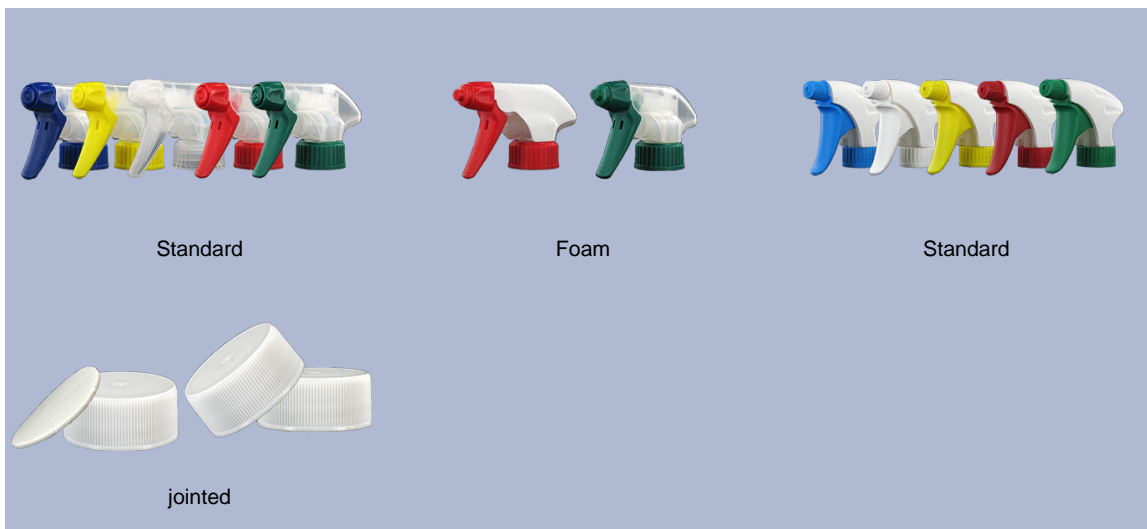

Spray bottle 750 ml of stock constantly.

General Information :

- Ordering numbers : 00750B1PEBS042NAT
- Capacity : 750 ml
- Weight : 42.00 gr
- Color : natural
- Material : HDPE SABIC B-5421
- Dimensions : length 114 mm / width 61 mm / height 240 mm

Photo

Neck : 28/400

Standard packaging : C13PF

- 110 pcs per box
- Dimensions 58 x 49 x 51 cm
- Gross weight 5.51 Kg

Recommended accessories () :

Media