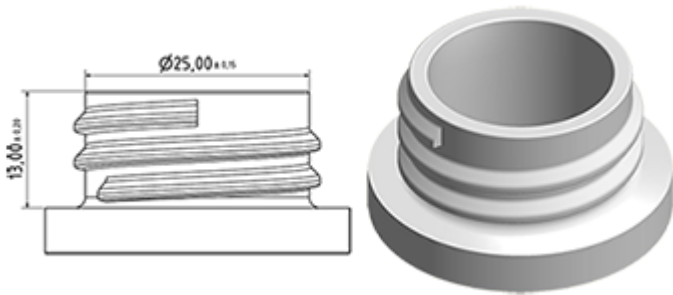

Spray bottle 750 ml of stock constantly.

General Information :

- Ordering numbers : 00750B1PEBS042NAT
- Capacity : 750 ml
- Weight : 42.00 gr
- Color : natural
- Material : HDPE SABIC B-5421
- Dimensions : length 114 mm / width 61 mm / height 240 mm

Photo

Neck : 28/400

Standard packaging : C13PF

- 110 pcs per box
- Dimensions 58 x 49 x 51 cm
- Gross weight 5.51 Kg

Recommended accessories () :

Media