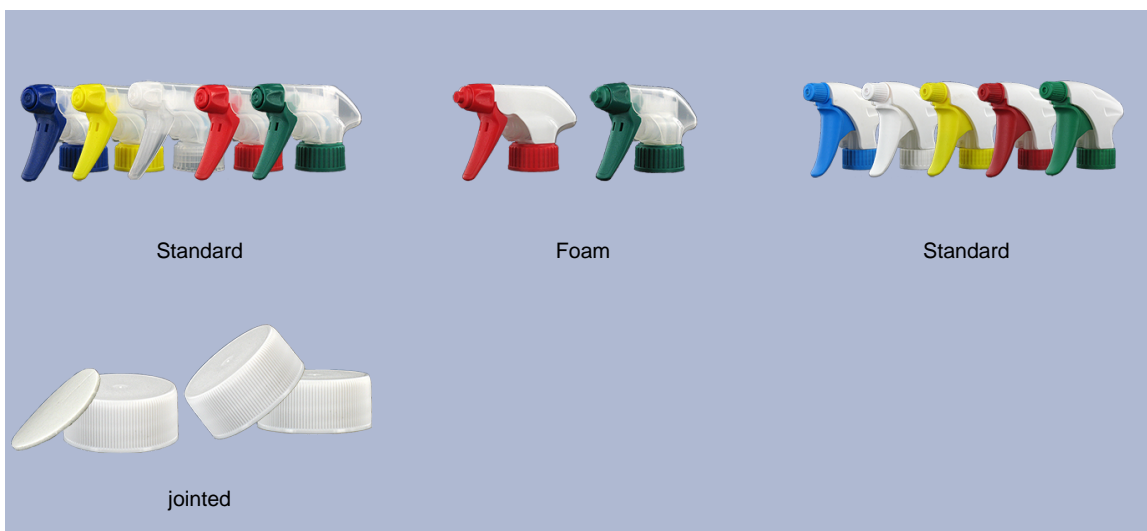

Recommended accessories ( ) :