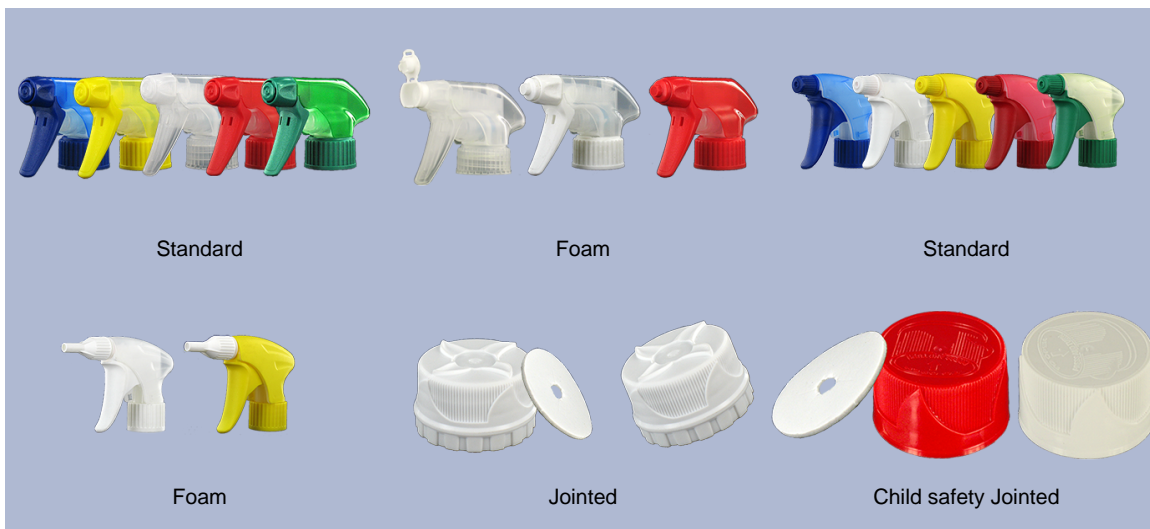

Ergonomic spray bottle 750 ml natural.

**General Information :**

- Ordering numbers : 0075006PEBH050BLA
- Capacity : 750 ml
- Weight : 50.00 gr
- Color : white
- Material : HDPE SABIC B-5421
- Dimensions : length 120 mm / width 75 mm / height 226 mm

**Photo**

**Neck : 28/410**

**Standard packaging : C13PF**

- 90 pcs per box
- Dimensions 58 x 49 x 51 cm
- Gross weight 5.39 Kg

**Recommended accessories ( ) :**

Media