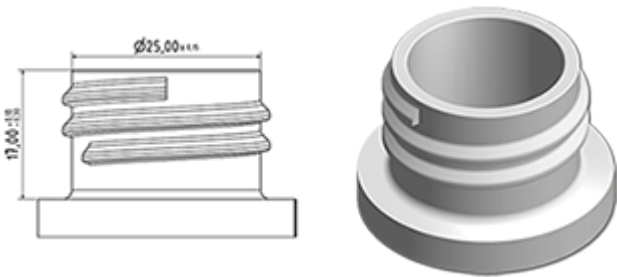

Ergonomic spray bottle 750 ml natural.

**General Information :**

- Ordering numbers : 0075006PEBH050BLA
- Capacity : 750 ml
- Weight : 50.00 gr
- Color : white
- Material : HDPE SABIC B-5421
- Dimensions : length 120 mm / width 75 mm / height 226 mm

**Photo**

**Neck : 28/410**

**Standard packaging : C13PF**

- 90 pcs per box
- Dimensions 58 x 49 x 51 cm
- Gross weight 5.39 Kg

**Recommended accessories ( ) :**

Media