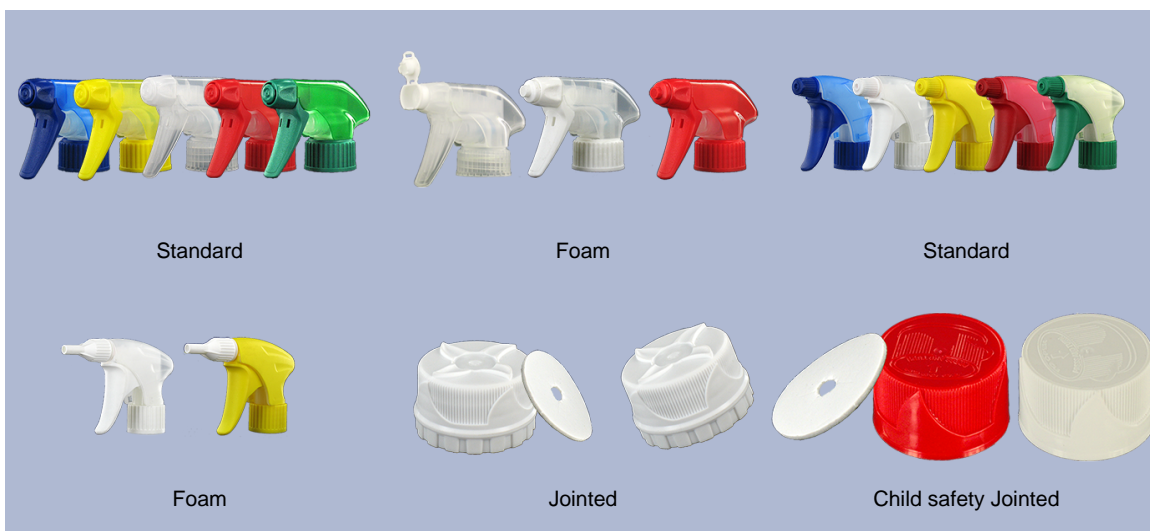

Ergonomic spray bottle 750 ml natural.

**General Information :**

- Ordering numbers : 0075006PEBH050BLA
- Capacity : 750 ml
- Weight : 50.00 gr
- Color : white
- Material : HDPE SABIC B-5421
- Dimensions : length 120 mm / width 75 mm / height 226 mm

**Photo**

**Neck : 28/410**

**Standard packaging : C13PF**

- 90 pcs per box
- Dimensions 58 x 49 x 51 cm
- Gross weight 5.39 Kg

**Recommended accessories ( ) :**

Media