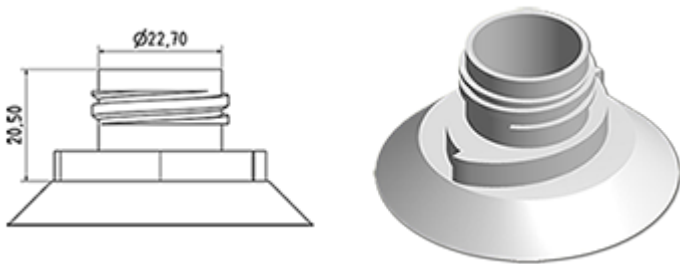

750 ml bottle white stock (other colors according to minimum production quantity)
Thanks to its articulated head, it can apply the product in difficult places.

General Information :

- Ordering numbers : 0075003PEWC045BLA
- Capacity : 750 ml
- Weight : 45.00 gr
- Color : white
- Material : HDPE SABIC B-5421
- Dimensions : length 84 mm / width 65 mm / height 242 mm

Photo

Neck : wc

Standard packaging : C13PF

- 110 pcs per box
- Dimensions 58 x 49 x 51 cm
- Gross weight 5.84 Kg

Recommended accessories () :

Media