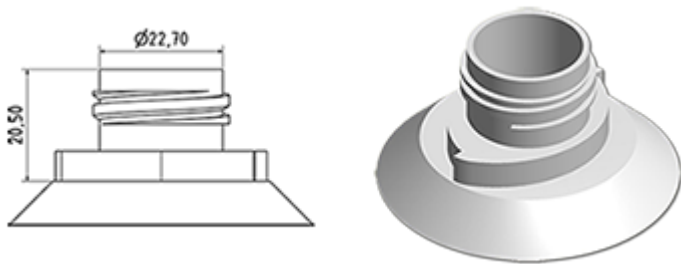

750 ml bottle white stock (other colors according to minimum production quantity)
Thanks to its articulated head, it can apply the product in difficult places.

General Information :

- Ordering numbers : 0075003PEWC045BLA
- Capacity : 750 ml
- Weight : 45.00 gr
- Color : white
- Material : HDPE SABIC B-5421
- Dimensions : length 84 mm / width 65 mm / height 242 mm

Photo

Neck : wc

Standard packaging : C13PF

- 110 pcs per box
- Dimensions 58 x 49 x 51 cm
- Gross weight 5.84 Kg

Recommended accessories () :

Media