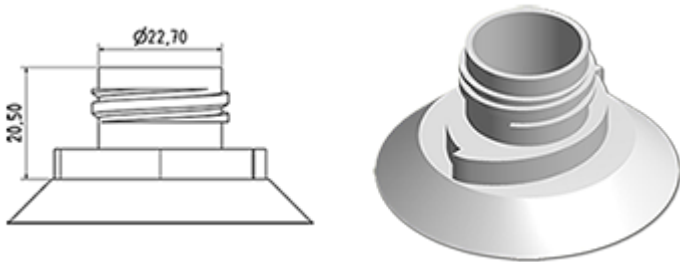

750 ml bottle white stock (other colors according to minimum production quantity)
Thanks to its articulated head, it can apply the product in difficult places.

General Information :

- Ordering numbers : 0075003PEWC045BLA
- Capacity : 750 ml
- Weight : 45.00 gr
- Color : white
- Material : HDPE SABIC B-5421
- Dimensions : length 84 mm / width 65 mm / height 242 mm

Photo

Neck : wc

Standard packaging : C13PF

- 110 pcs per box
- Dimensions 58 x 49 x 51 cm
- Gross weight 5.84 Kg

Recommended accessories () :

Media