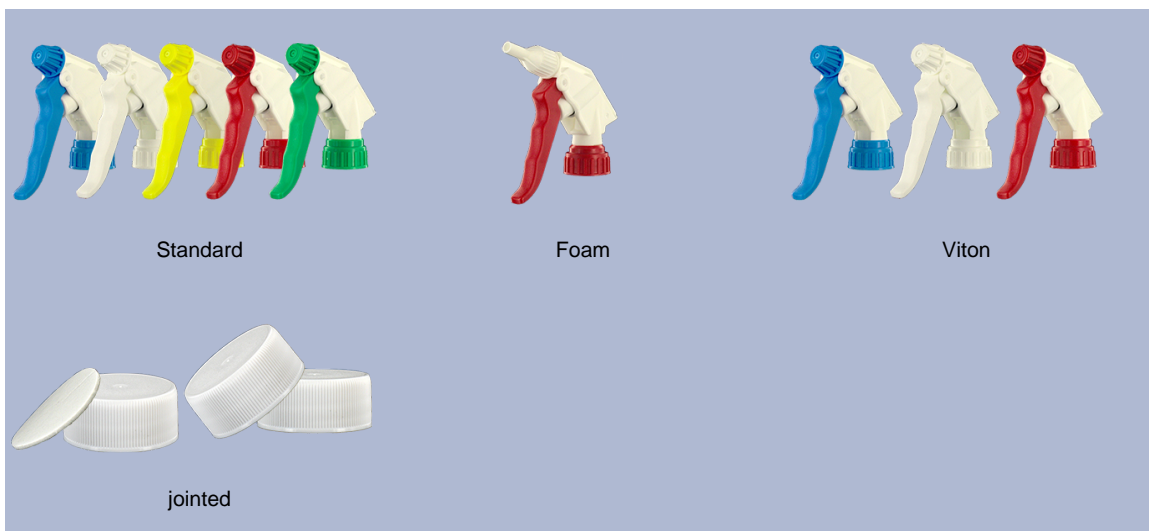

Bottle 650 ml in stock. It allows easy dilution of all your products through its graduations and its broad line level.

General Information :

- Ordering numbers : 00650B1PEBS45 NAT
- Capacity : 650 ml
- Weight : 42.00 gr
- Color : natural
- Material : HDPE SABIC B-5421
- Dimensions : length 94 mm / width 80 mm / height 186 mm

Neck : 28/400

Standard packaging : C13PF

- 125 pcs per box
- Dimensions 58 x 49 x 51 cm
- Gross weight 6.14 Kg

Printing possible

- Printing possible from 250 pieces

Recommended accessories () :

Photo

Screen surface