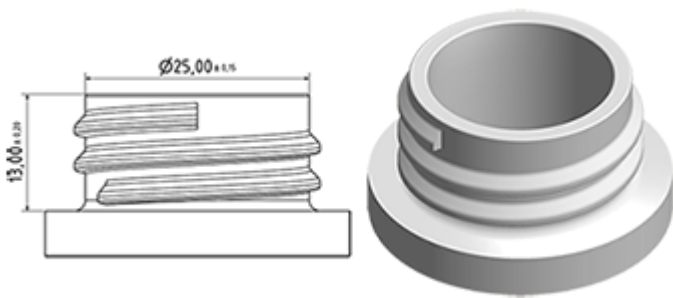

Bottle 650 ml in stock. It allows easy dilution of all your products through its graduations and its broad line level.

General Information :

- Ordering numbers : 00650B1PEBS45 NAT
- Capacity : 650 ml
- Weight : 42.00 gr
- Color : natural
- Material : HDPE SABIC B-5421
- Dimensions : length 94 mm / width 80 mm / height 186 mm

Neck : 28/400

Standard packaging : C13PF

- 125 pcs per box
- Dimensions 58 x 49 x 51 cm
- Gross weight 6.14 Kg

Printing possible

- Printing possible from 250 pieces

Recommended accessories () :

Photo

Screen surface