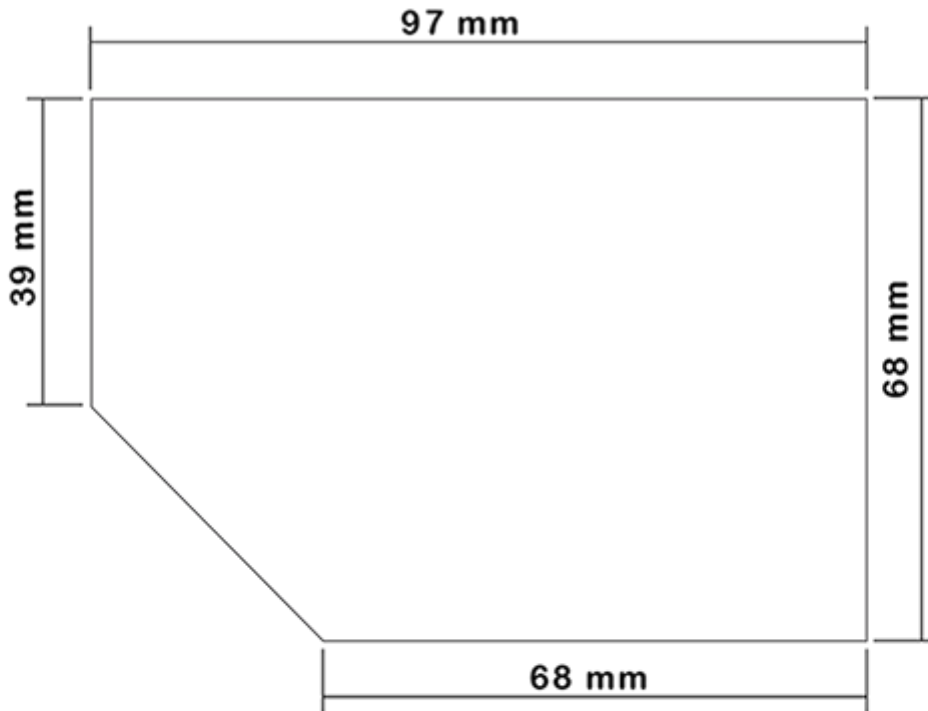

Bottle 650 ml in stock. It allows easy dilution of all your products through its graduations and its broad line level.

**General Information :**

- Ordering numbers : 0065001PEBS042VER
- Capacity : 650 ml
- Weight : 42.00 gr
- Color : green
- Material : HDPE SABIC B-5421
- Dimensions : length 94 mm / width 80 mm / height 186 mm

**Photo**

**Neck : 28/400**

**Standard packaging : C13PF**

- 125 pcs per box
- Dimensions 58 x 49 x 51 cm
- Gross weight 6.14 Kg

**Printing possible**

- Printing possible from 250 pieces

**Recommended accessories ( ) :**

Screen surface

VERSO

RECTO

Media