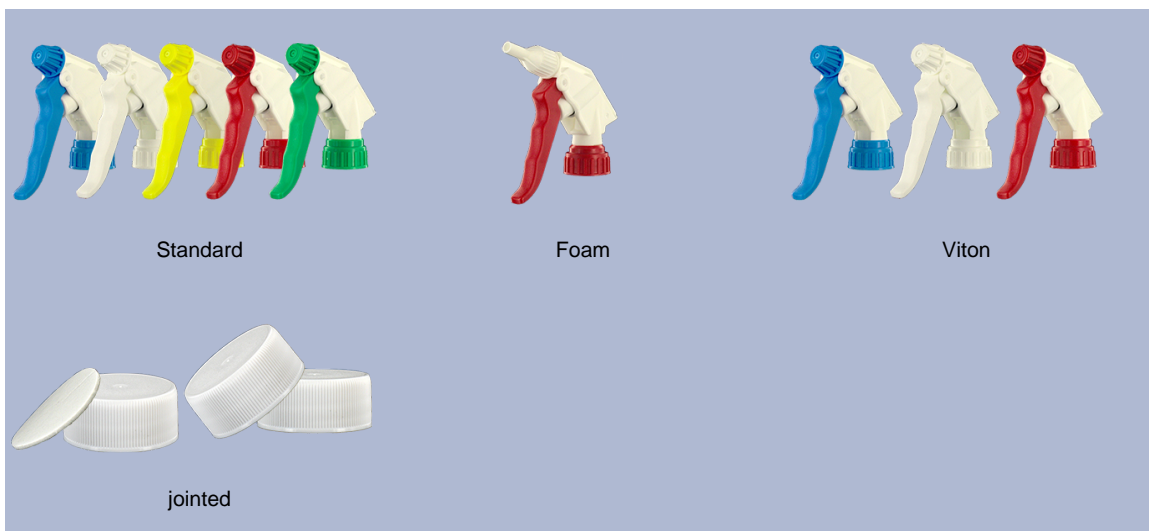

Bottle 650 ml in stock. It allows easy dilution of all your products through its graduations and its broad line level.

General Information :

- Ordering numbers : 0065001PEBS042VER
- Capacity : 650 ml
- Weight : 42.00 gr
- Color : green
- Material : HDPE SABIC B-5421
- Dimensions : length 94 mm / width 80 mm / height 186 mm

Neck : 28/400

Standard packaging : C13PF

- 125 pcs per box
- Dimensions 58 x 49 x 51 cm
- Gross weight 6.14 Kg

Printing possible

- Printing possible from 250 pieces

Recommended accessories () :

Photo

Screen surface