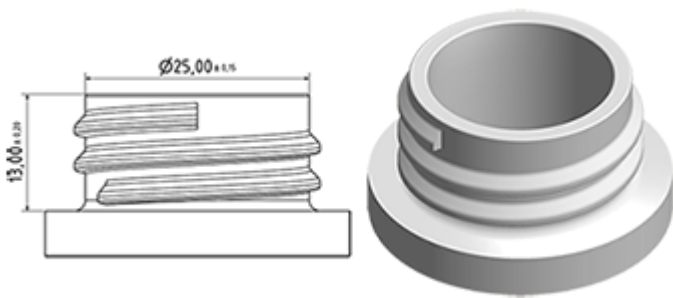

Bottle 650 ml in stock. It allows easy dilution of all your products through its graduations and its broad line level.

General Information :

- Ordering numbers : 0065001PEBS042VER
- Capacity : 650 ml
- Weight : 42.00 gr
- Color : green
- Material : HDPE SABIC B-5421
- Dimensions : length 94 mm / width 80 mm / height 186 mm

Neck : 28/400

Standard packaging : C13PF

- 125 pcs per box
- Dimensions 58 x 49 x 51 cm
- Gross weight 6.14 Kg

Printing possible

- Printing possible from 250 pieces

Recommended accessories () :

Photo

Screen surface