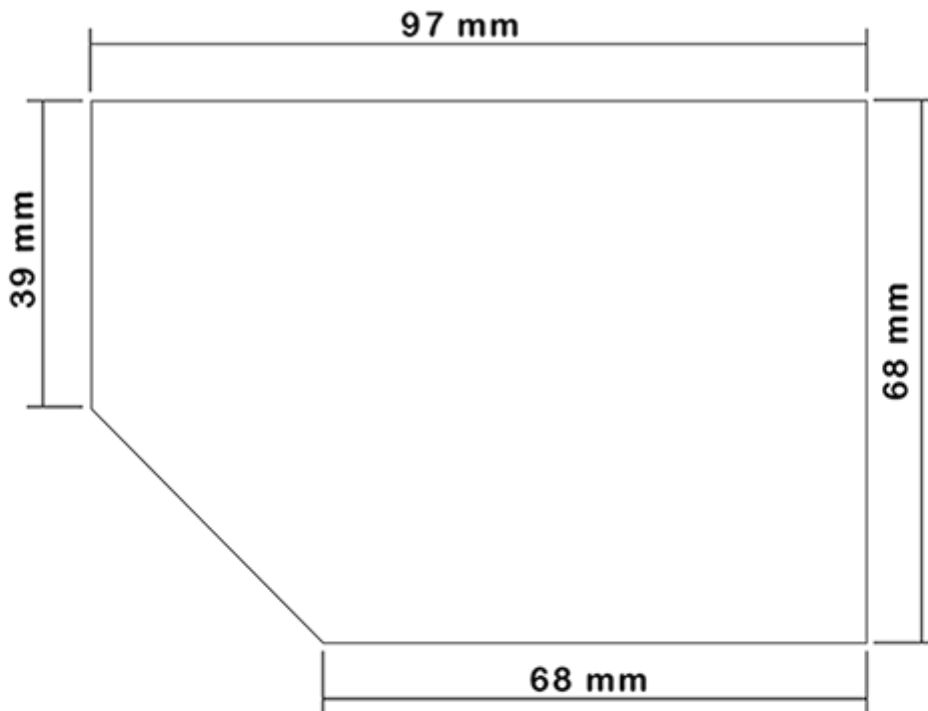

Screen surface

VERSO

RECTO