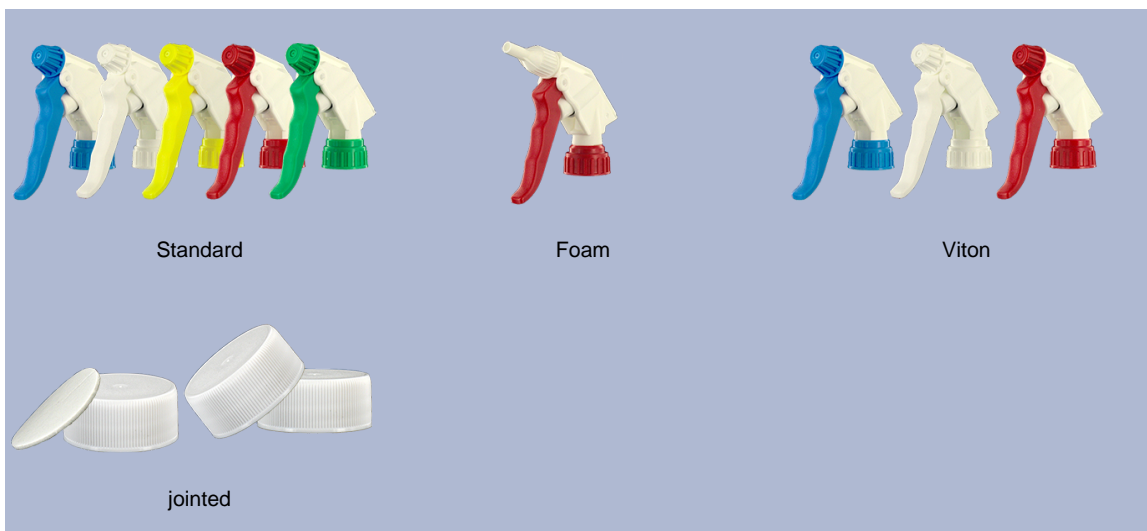

Bottle 650 ml in stock. It allows easy dilution of all your products through its graduations and its broad line level.

General Information :

- Ordering numbers : 0065001PEBS042VER
- Capacity : 650 ml
- Weight : 42.00 gr
- Color : green
- Material : HDPE SABIC B-5421
- Dimensions : length 94 mm / width 80 mm / height 186 mm

Photo

Neck : 28/400

Standard packaging : C13PF

- 125 pcs per box
- Dimensions 58 x 49 x 51 cm
- Gross weight 6.14 Kg

Printing possible

- Printing possible from 250 pieces

Recommended accessories () :

Screen surface