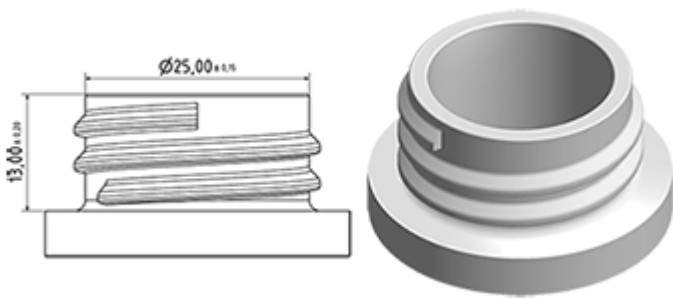

Bottle 650 ml in stock. It allows easy dilution of all your products through its graduations and its broad line level.

General Information :

- Ordering numbers : 0065001PEBS042VER
- Capacity : 650 ml
- Weight : 42.00 gr
- Color : green
- Material : HDPE SABIC B-5421
- Dimensions : length 94 mm / width 80 mm / height 186 mm

Photo

Neck : 28/400

Standard packaging : C13PF

- 125 pcs per box
- Dimensions 58 x 49 x 51 cm
- Gross weight 6.14 Kg

Printing possible

- Printing possible from 250 pieces

Recommended accessories () :

Screen surface