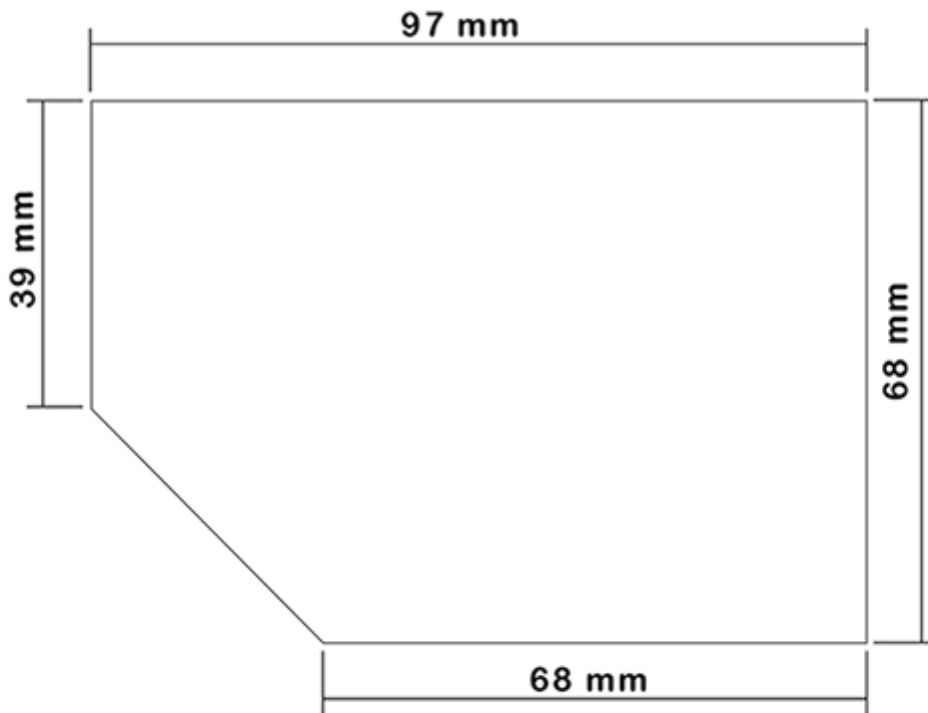

Screen surface

VERSO

RECTO