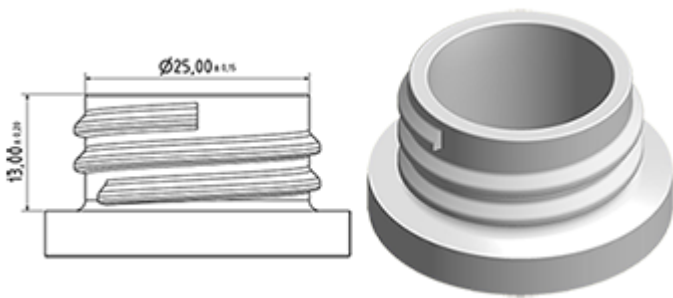

Bottle 650 ml in stock. It allows easy dilution of all your products through its graduations and its broad line level.

**General Information :**

- Ordering numbers : 0065001PEBS042ROU
- Capacity : 650 ml
- Weight : 42.00 gr
- Color : red
- Material : HDPE SABIC B-5421
- Dimensions : length 94 mm / width 80 mm / height 186 mm

**Photo**

**Neck : 28/400**

**Standard packaging : C13PF**

- 125 pcs per box
- Dimensions 58 x 49 x 51 cm
- Gross weight 6.14 Kg

**Printing possible**

- Printing possible from 250 pieces

**Recommended accessories ( ) :**

Screen surface

VERSO

RECTO

Media