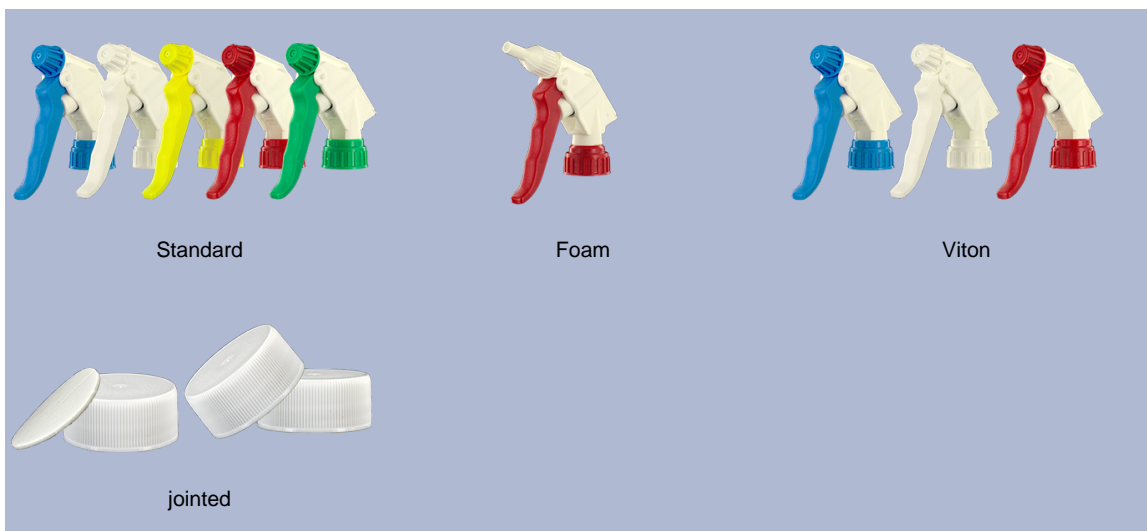

Bottle 650 ml in stock. It allows easy dilution of all your products through its graduations and its broad line level.

**General Information :**

- Ordering numbers : 0065001PEBS042ROU
- Capacity : 650 ml
- Weight : 42.00 gr
- Color : red
- Material : HDPE SABIC B-5421
- Dimensions : length 94 mm / width 80 mm / height 186 mm

**Photo**

**Neck : 28/400**

**Standard packaging : C13PF**

- 125 pcs per box
- Dimensions 58 x 49 x 51 cm
- Gross weight 6.14 Kg

**Printing possible**

- Printing possible from 250 pieces

**Recommended accessories ( ) :**

Screen surface

VERSO

RECTO

Media