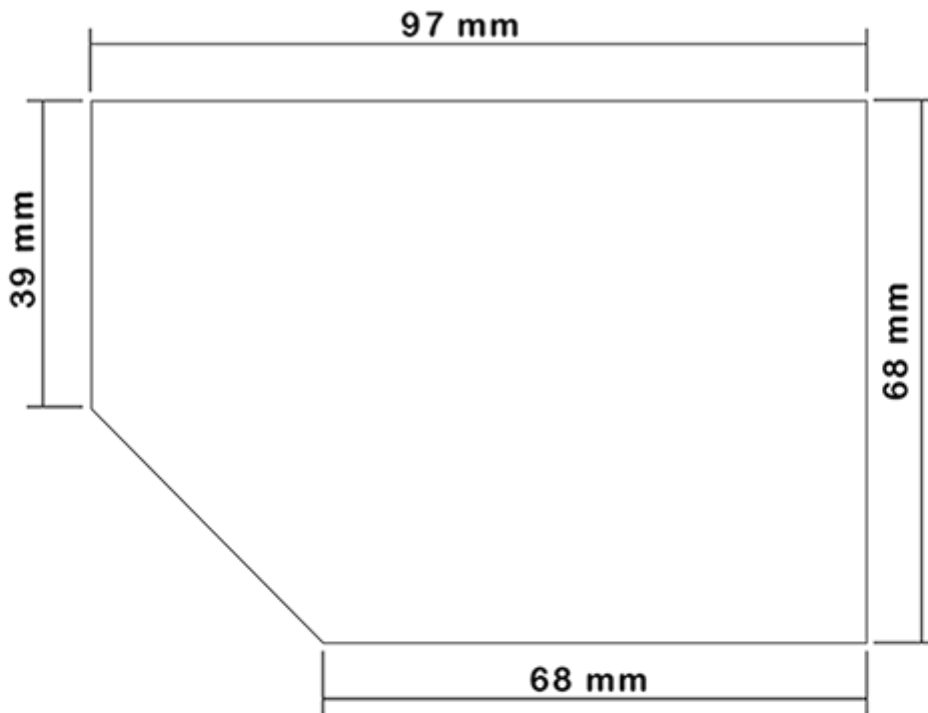

Bottle 650 ml in stock. It allows easy dilution of all your products through its graduations and its broad line level.

**General Information :**

- Ordering numbers : 0065001PEBS042ROU
- Capacity : 650 ml
- Weight : 42.00 gr
- Color : red
- Material : HDPE SABIC B-5421
- Dimensions : length 94 mm / width 80 mm / height 186 mm

**Photo**

**Neck : 28/400**

**Standard packaging : C13PF**

- 125 pcs per box
- Dimensions 58 x 49 x 51 cm
- Gross weight 6.14 Kg

**Printing possible**

- Printing possible from 250 pieces

**Recommended accessories ( ) :**

Screen surface

VERSO

RECTO

Media