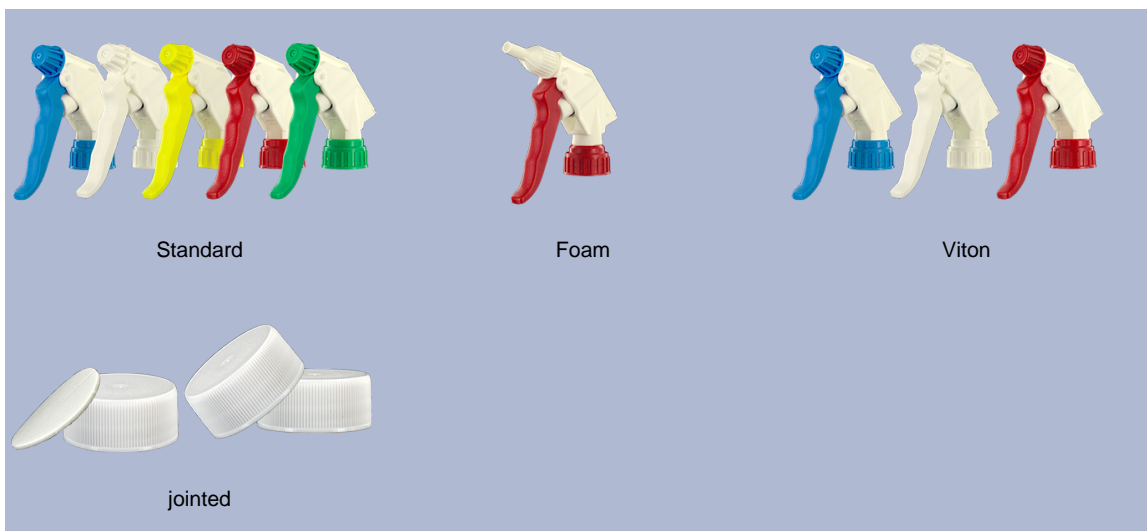

Bottle 650 ml in stock. It allows easy dilution of all your products through its graduations and its broad line level.

General Information :

- Ordering numbers : 0065001PEBS042ROU
- Capacity : 650 ml
- Weight : 42.00 gr
- Color : red
- Material : HDPE SABIC B-5421
- Dimensions : length 94 mm / width 80 mm / height 186 mm

Neck : 28/400

Standard packaging : C13PF

- 125 pcs per box
- Dimensions 58 x 49 x 51 cm
- Gross weight 6.14 Kg

Printing possible

- Printing possible from 250 pieces

Recommended accessories () :

Photo

Screen surface