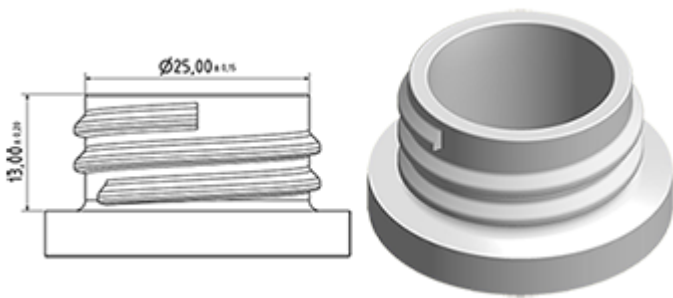

Bottle 650 ml in stock. It allows easy dilution of all your products through its graduations and its broad line level.

General Information :

- Ordering numbers : 0065001PEBS042ROU
- Capacity : 650 ml
- Weight : 42.00 gr
- Color : red
- Material : HDPE SABIC B-5421
- Dimensions : length 94 mm / width 80 mm / height 186 mm

Neck : 28/400

Standard packaging : C13PF

- 125 pcs per box
- Dimensions 58 x 49 x 51 cm
- Gross weight 6.14 Kg

Printing possible

- Printing possible from 250 pieces

Recommended accessories () :

Photo

Screen surface