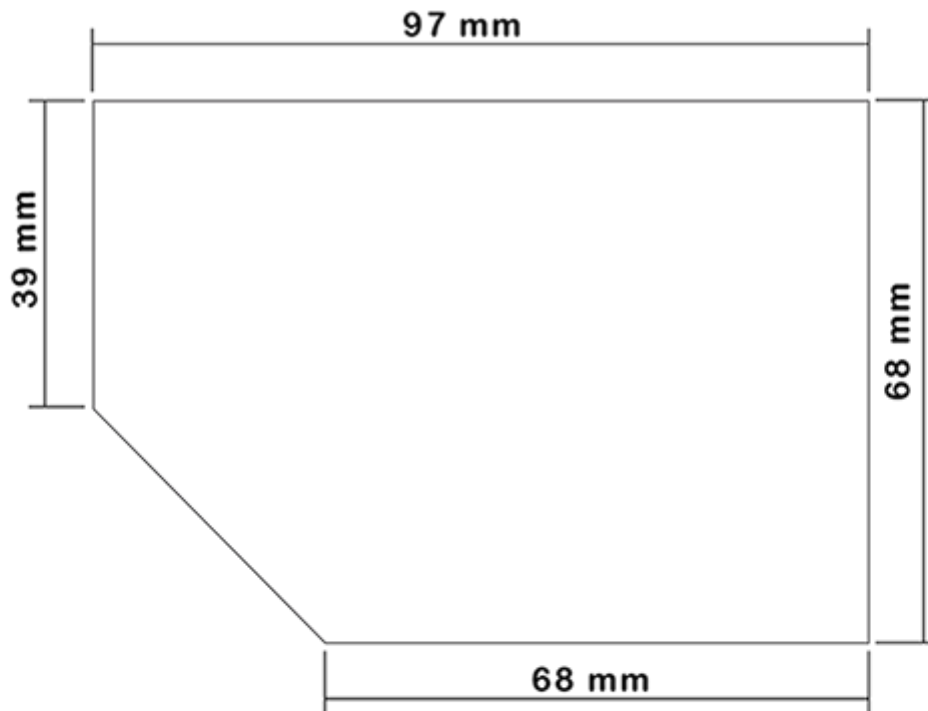

Screen surface

VERSO

RECTO