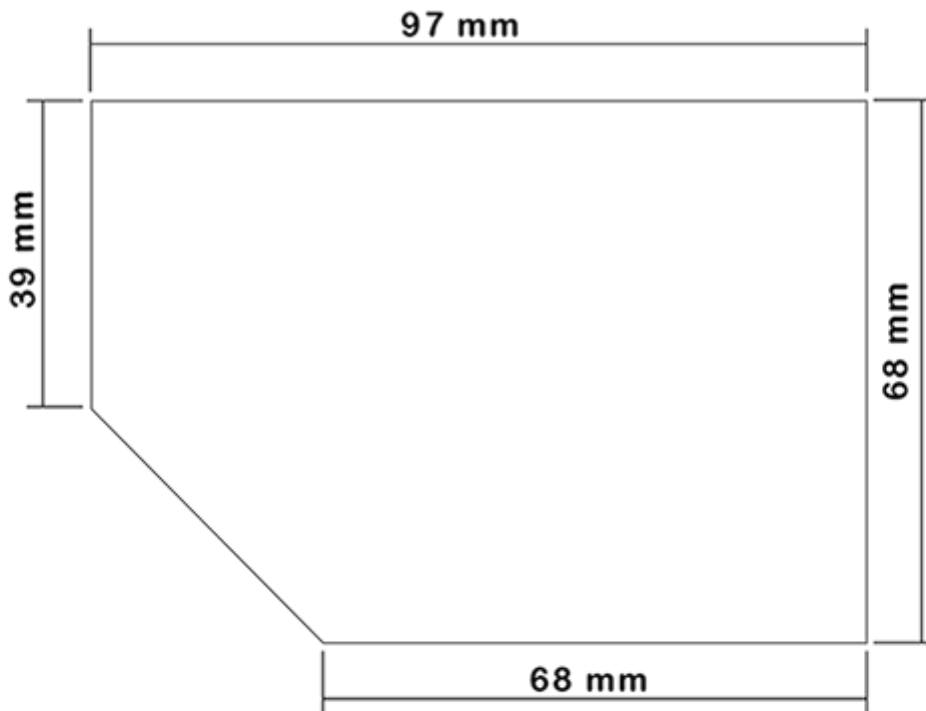

Screen surface

VERSO

RECTO