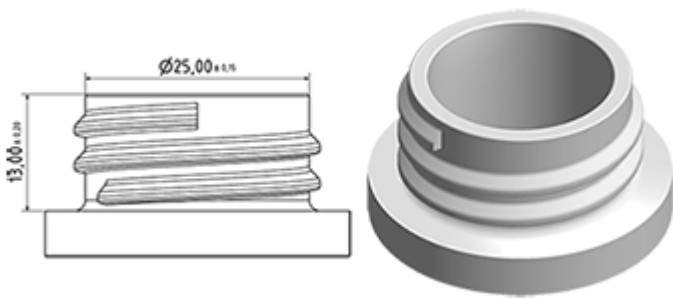

Bottle 650 ml in stock. It allows easy dilution of all your products through its graduations and its broad line level.

General Information :

- Ordering numbers : 0065001PEBS042JAUN
- Capacity : 650 ml
- Weight : 42.00 gr
- Color : yellow
- Material : HDPE SABIC B-5421
- Dimensions : length 94 mm / width 80 mm / height 186 mm

Photo

Neck : 28/400

Standard packaging : C13PF

- 125 pcs per box
- Dimensions 58 x 49 x 51 cm
- Gross weight 6.14 Kg

Printing possible

- Printing possible from 250 pieces

Recommended accessories () :

Screen surface