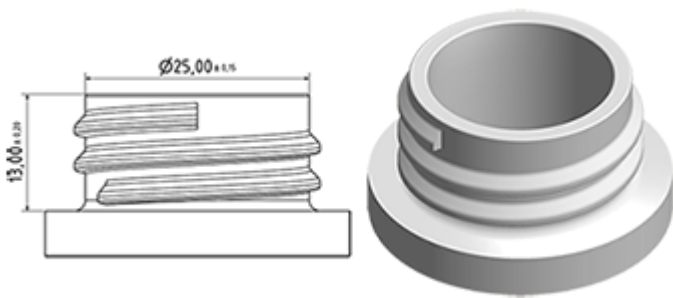

Bottle 650 ml in stock. It allows easy dilution of all your products through its graduations and its broad line level.

**General Information :**

- Ordering numbers : 0065001PEBS042JAUN
- Capacity : 650 ml
- Weight : 42.00 gr
- Color : yellow
- Material : HDPE SABIC B-5421
- Dimensions : length 94 mm / width 80 mm / height 186 mm

**Neck : 28/400**

**Standard packaging : C13PF**

- 125 pcs per box
- Dimensions 58 x 49 x 51 cm
- Gross weight 6.14 Kg

**Photo**

**Printing possible**

- Printing possible from 250 pieces

**Recommended accessories ( ) :**

Screen surface

VERSO

RECTO

Media