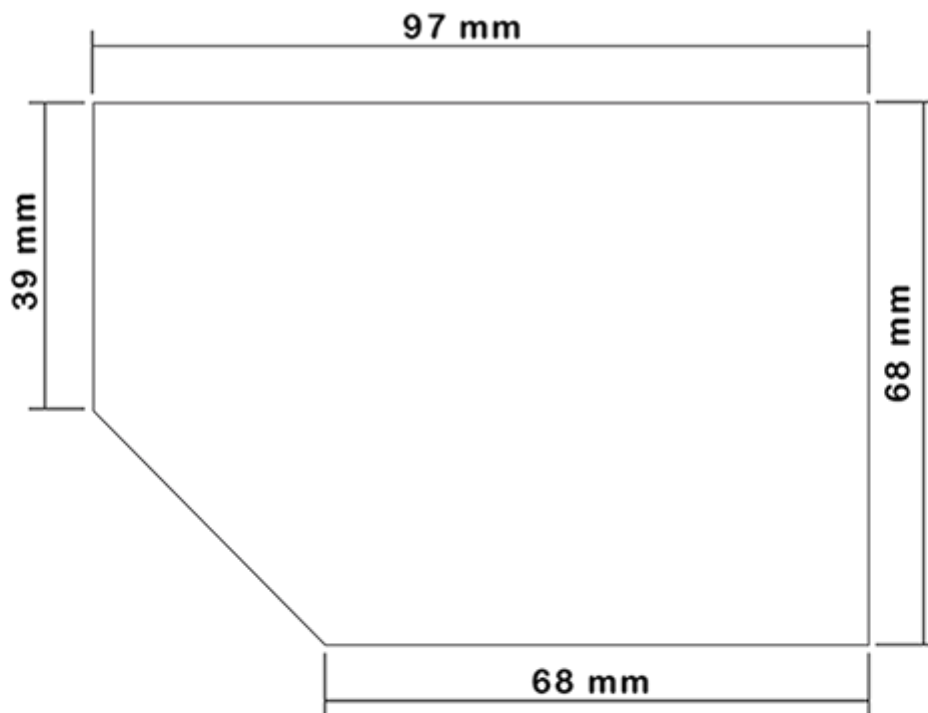

Screen surface

VERSO

RECTO