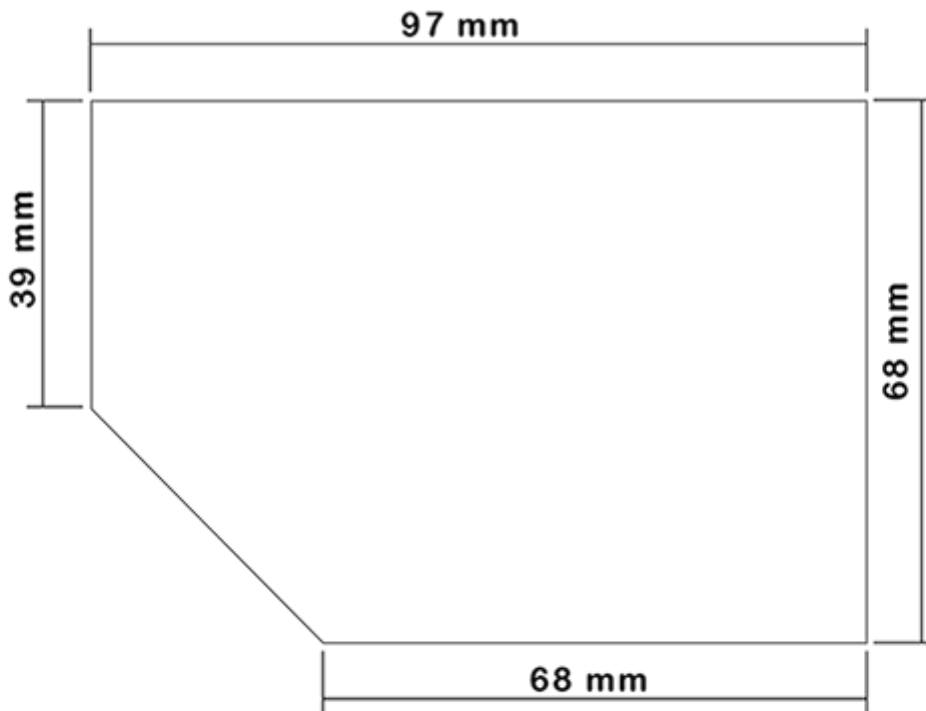

Bottle 650 ml in stock. It allows easy dilution of all your products through its graduations and its broad line level.

**General Information :**

- Ordering numbers : 0065001PEBS042JAUN
- Capacity : 650 ml
- Weight : 42.00 gr
- Color : yellow
- Material : HDPE SABIC B-5421
- Dimensions : length 94 mm / width 80 mm / height 186 mm

**Neck : 28/400**

**Standard packaging : C13PF**

- 125 pcs per box
- Dimensions 58 x 49 x 51 cm
- Gross weight 6.14 Kg

**Photo**

**Printing possible**

- Printing possible from 250 pieces

**Recommended accessories ( ) :**

Screen surface

VERSO

RECTO

Media