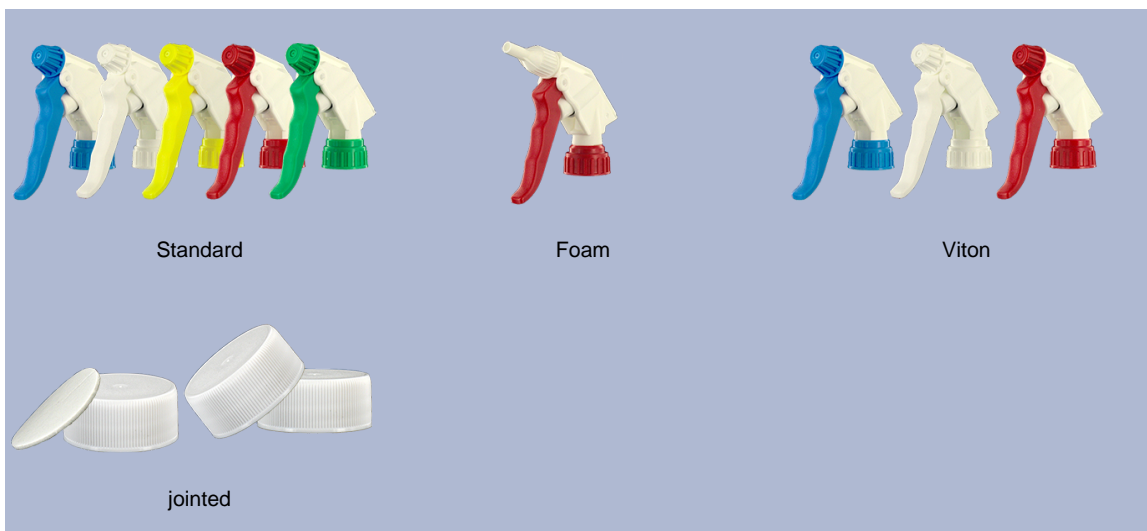

Bottle 650 ml in stock. It allows easy dilution of all your products through its graduations and its broad line level.

**General Information :**

- Ordering numbers : 0065001PEBS042JAUN
- Capacity : 650 ml
- Weight : 42.00 gr
- Color : yellow
- Material : HDPE SABIC B-5421
- Dimensions : length 94 mm / width 80 mm / height 186 mm

**Neck : 28/400**

**Standard packaging : C13PF**

- 125 pcs per box
- Dimensions 58 x 49 x 51 cm
- Gross weight 6.14 Kg

**Photo**

**Printing possible**

- Printing possible from 250 pieces

**Recommended accessories ( ) :**

Screen surface

VERSO

RECTO

Media