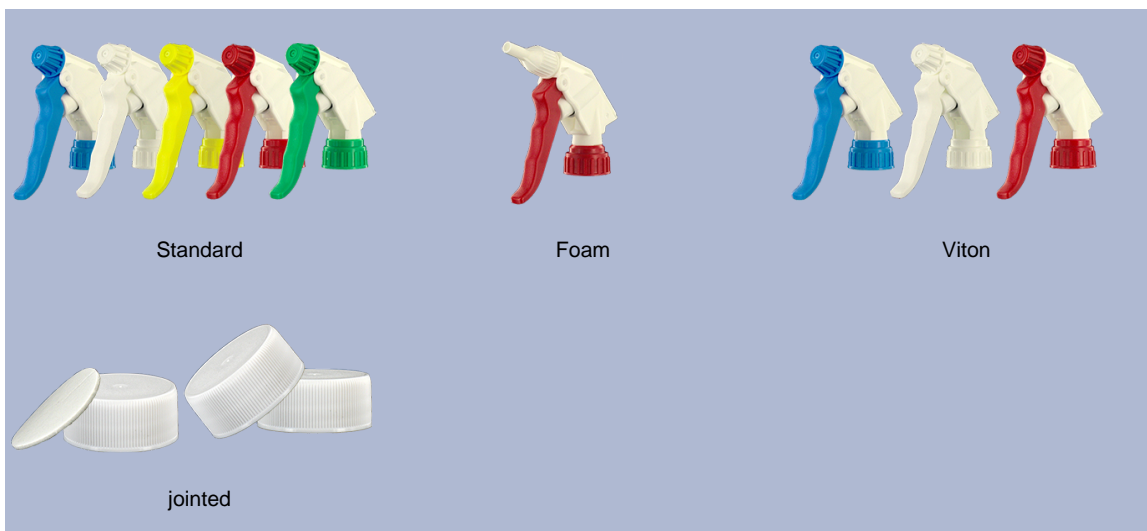

Bottle 650 ml in stock. It allows easy dilution of all your products through its graduations and its broad line level.

General Information :

- Ordering numbers : 0065001PEBS042JAUN
- Capacity : 650 ml
- Weight : 42.00 gr
- Color : yellow
- Material : HDPE SABIC B-5421
- Dimensions : length 94 mm / width 80 mm / height 186 mm

Photo

Neck : 28/400

Standard packaging : C13PF

- 125 pcs per box
- Dimensions 58 x 49 x 51 cm
- Gross weight 6.14 Kg

Printing possible

- Printing possible from 250 pieces

Recommended accessories () :

Screen surface