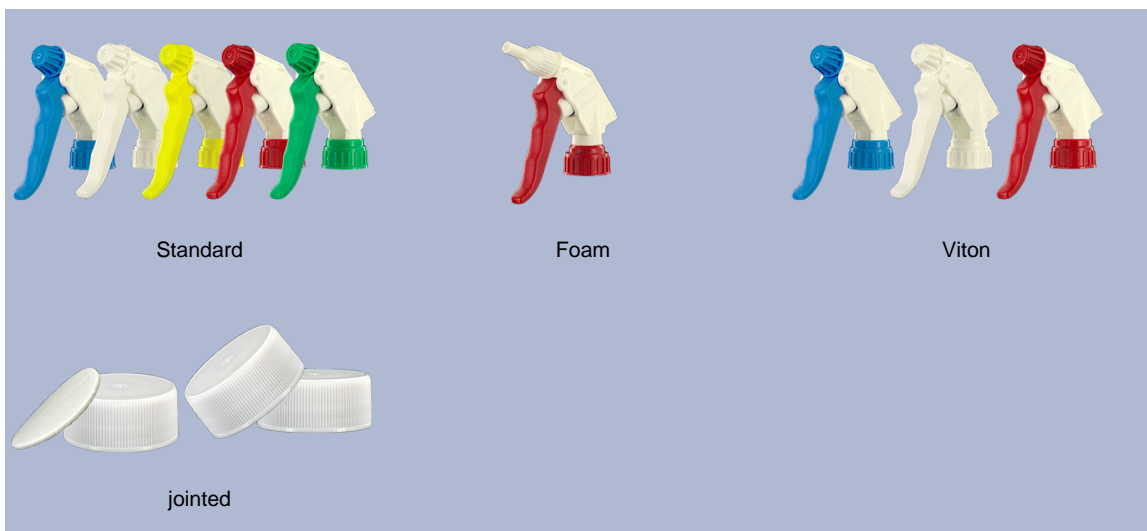

Bottle 650 ml in stock. It allows easy dilution of all your products through its graduations and its broad line level.

**General Information :**

- Ordering numbers : 0065001PEBS042BEU
- Capacity : 650 ml
- Weight : 42.00 gr
- Color : blue
- Material : HDPE SABIC B-5421
- Dimensions : length 94 mm / width 80 mm / height 186 mm

**Neck : 28/400**

**Standard packaging : C13PF**

- 125 pcs per box
- Dimensions 58 x 49 x 51 cm
- Gross weight 6.14 Kg

**Printing possible**

- Printing possible from 250 pieces

**Recommended accessories ( ) :**

**Photo**

Screen surface

VERSO

RECTO

Media