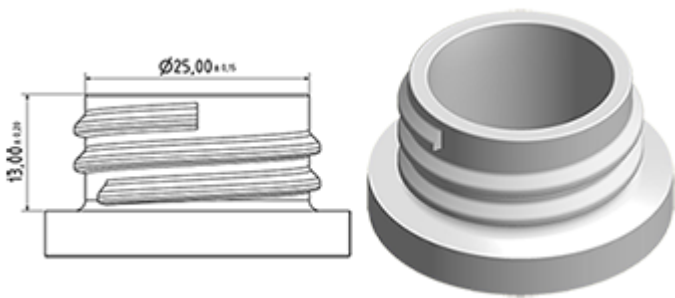

Bottle 650 ml in stock. It allows easy dilution of all your products through its graduations and its broad line level.

**General Information :**

- Ordering numbers : 0065001PEBS042BEU
- Capacity : 650 ml
- Weight : 42.00 gr
- Color : blue
- Material : HDPE SABIC B-5421
- Dimensions : length 94 mm / width 80 mm / height 186 mm

**Neck : 28/400**

**Standard packaging : C13PF**

- 125 pcs per box
- Dimensions 58 x 49 x 51 cm
- Gross weight 6.14 Kg

**Printing possible**

- Printing possible from 250 pieces

**Recommended accessories ( ) :**