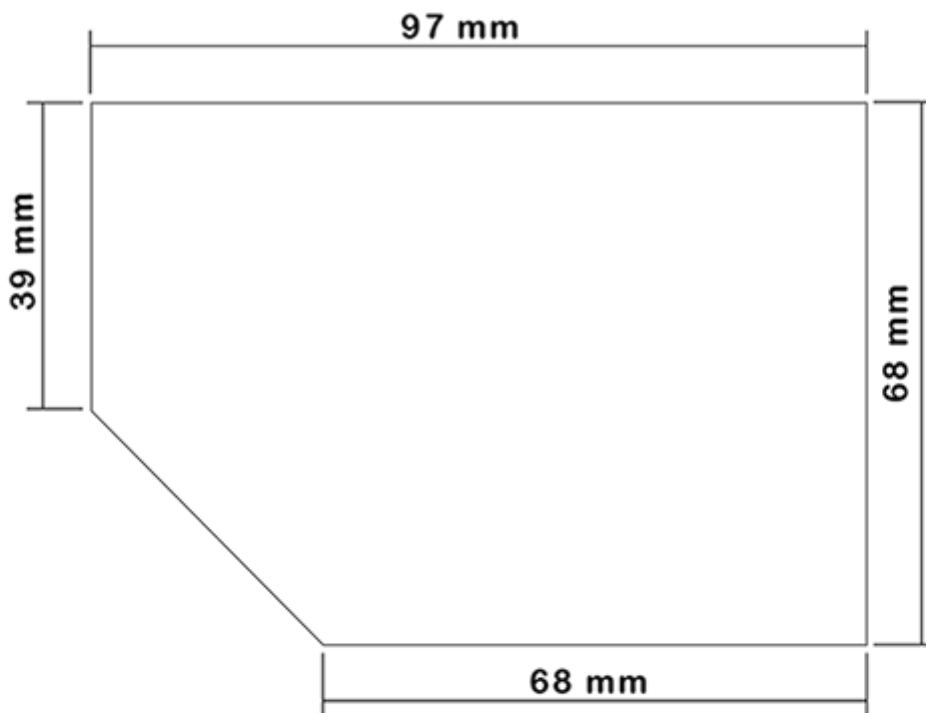

Bottle 650 ml in stock. It allows easy dilution of all your products through its graduations and its broad line level.

**General Information :**

- Ordering numbers : 0065001PEBS042BEU
- Capacity : 650 ml
- Weight : 42.00 gr
- Color : blue
- Material : HDPE SABIC B-5421
- Dimensions : length 94 mm / width 80 mm / height 186 mm

**Neck : 28/400**

**Standard packaging : C13PF**

- 125 pcs per box
- Dimensions 58 x 49 x 51 cm
- Gross weight 6.14 Kg

**Printing possible**

- Printing possible from 250 pieces

**Recommended accessories ( ) :**

**Photo**

Screen surface

VERSO

RECTO

Media