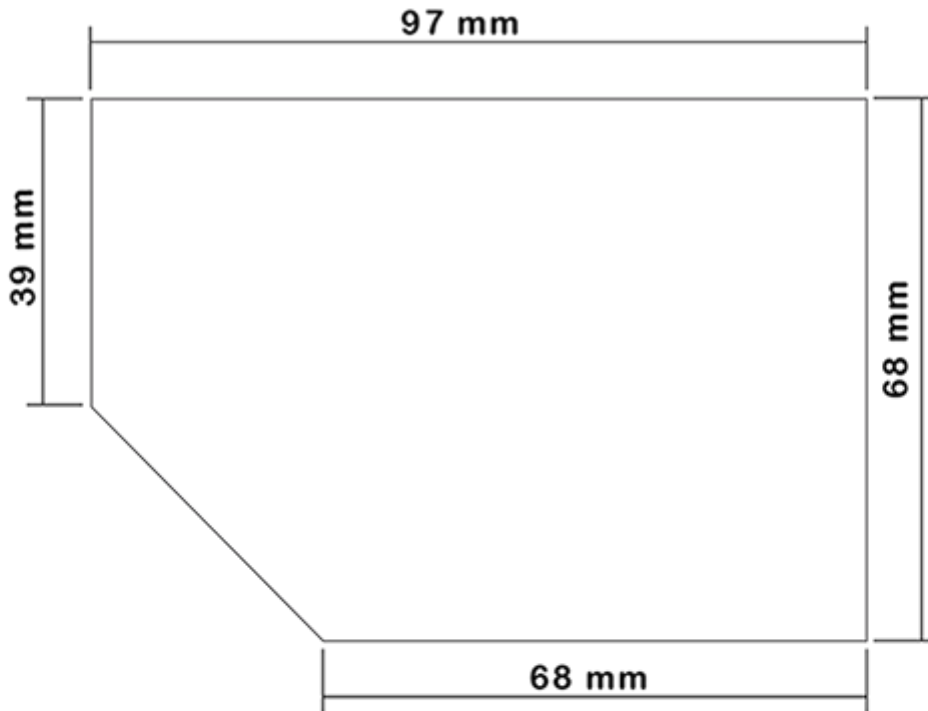

Screen surface

VERSO

RECTO