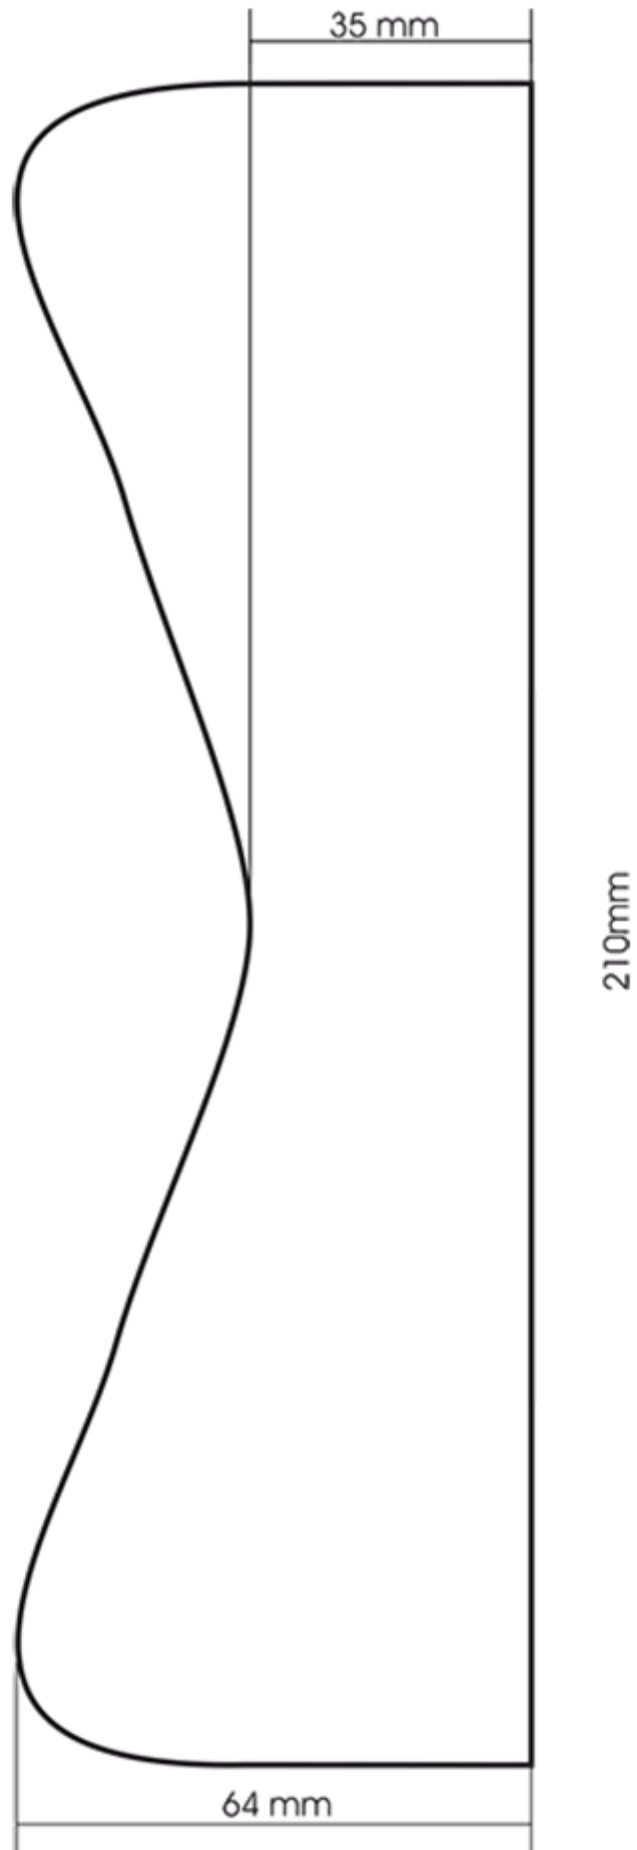

500 ml bottle metallic gray stock (other colors according to minimum production quantity).
Ergonomic spray bottle with graduation line.

General Information :

- Ordering numbers : 00500L4PEBS35 GRME
- Capacity : 500 ml
- Weight : 35.00 gr
- Color : metallic gray
- Material : HDPE SABIC B-5421
- Dimensions : diameter 82 mm / height 187 mm

Photo

Neck : 28/400

Standard packaging : C13PF

- 125 pcs per box
- Dimensions 58 x 49 x 51 cm
- Gross weight 5.27 Kg

Printing possible

- Printing possible from 6000 pieces

Recommended accessories () :

Screen surface