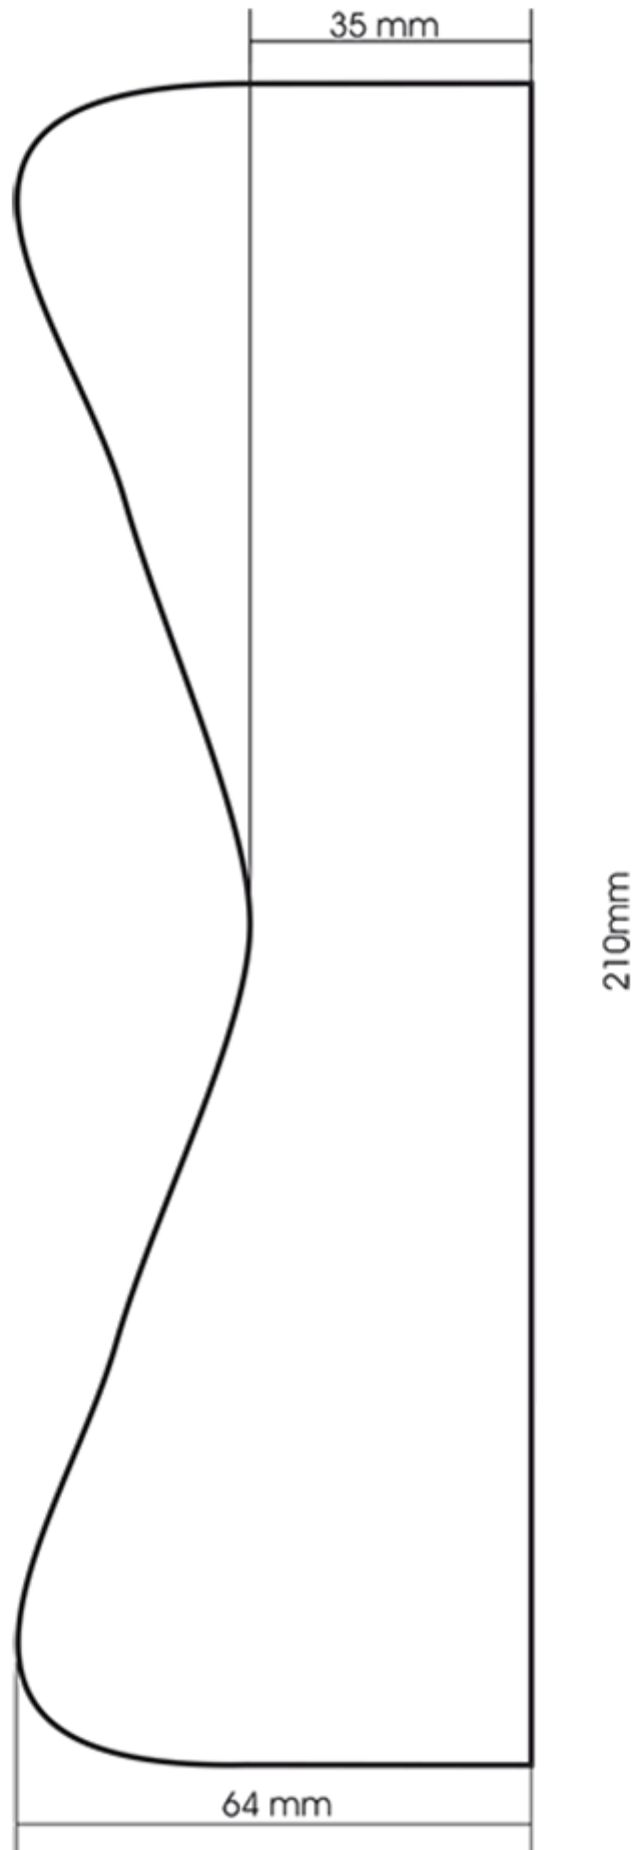

500 ml bottle metallic gray stock (other colors according to minimum production quantity).
Ergonomic spray bottle with graduation line.

General Information :

- Ordering numbers : 00500L4PEBS35 GRME
- Capacity : 500 ml
- Weight : 35.00 gr
- Color : metallic gray
- Material : HDPE SABIC B-5421
- Dimensions : diameter 82 mm / height 187 mm

Photo

Neck : 28/400

Standard packaging : C13PF

- 125 pcs per box
- Dimensions 58 x 49 x 51 cm
- Gross weight 5.27 Kg

Printing possible

- Printing possible from 6000 pieces

Recommended accessories () :

Screen surface