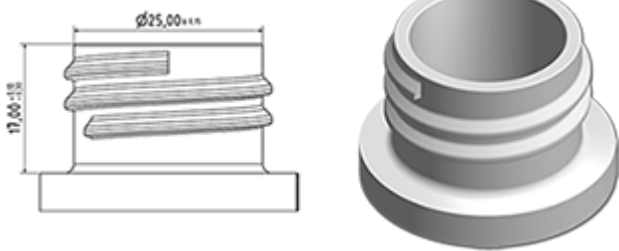

General Information :

- Ordering numbers : 0050015PEBH50 BLA
- Capacity : 500 ml
- Weight : 50.00 gr
- Color : white
- Material : HDPE SABIC B-5421
- Dimensions : diameter 67 mm / height 184 mm

Photo

Neck : 28/410

Standard packaging : C13PF

- 150 pcs per box
- Dimensions 58 x 49 x 51 cm
- Gross weight 8.39 Kg

Recommended accessories () :

Media