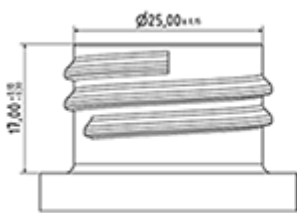

General Information :

- Ordering numbers : 0050015PEBH50 BLA
- Capacity : 500 ml
- Weight : 50.00 gr
- Color : white
- Material : HDPE SABIC B-5421
- Dimensions : diameter 67 mm / height 184 mm

Photo

Neck : 28/410

Standard packaging : C13PF

- 150 pcs per box
- Dimensions 58 x 49 x 51 cm
- Gross weight 8.39 Kg

Recommended accessories () :

Media