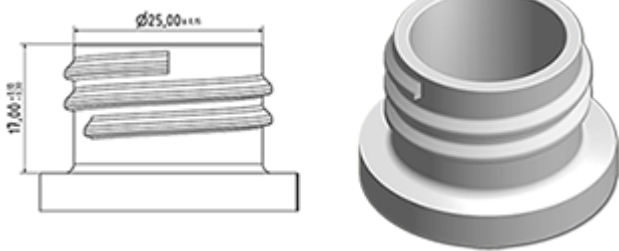

General Information :

- Ordering numbers : 0050015PEBH035 NAT
- Capacity : 500 ml
- Weight : 35.00 gr
- Color : natural
- Material : HDPE SABIC B-5421
- Dimensions : diameter 67 mm / height 184 mm

Photo

Neck : 28/410

Standard packaging : C13PF

- 150 pcs per box
- Dimensions 58 x 49 x 51 cm
- Gross weight 6.14 Kg

Recommended accessories () :

Media