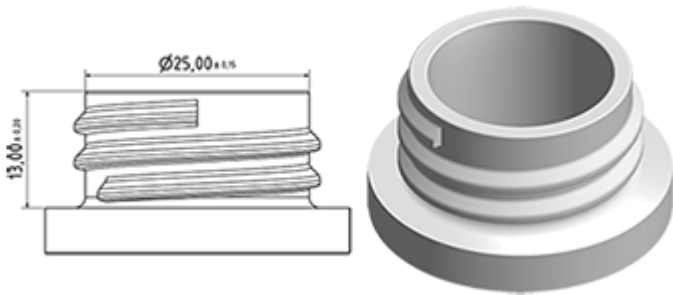

General Information :

- Ordering numbers : 0050014PEBS050 BLA
- Capacity : 500 ml
- Weight : 50.00 gr
- Color : white
- Material : HDPE SABIC B-5421
- Dimensions : diameter 67 mm / height 184 mm

Photo

Neck : 28/400

Standard packaging : C13PF

- 150 pcs per box
- Dimensions 58 x 49 x 51 cm
- Gross weight 8.39 Kg

Recommended accessories () :

Media