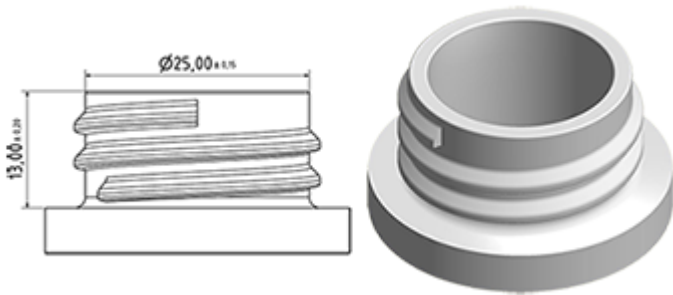

General Information :

- Ordering numbers : 0050014PEBS035 NAT
- Capacity : 500 ml
- Weight : 30.00 gr
- Color : natural
- Material : HDPE SABIC B-5421
- Dimensions : diameter 67 mm / height 184 mm

Photo

Neck : 28/400

Standard packaging : C13PF

- 150 pcs per box
- Dimensions 58 x 49 x 51 cm
- Gross weight 5.39 Kg

Recommended accessories () :

Media