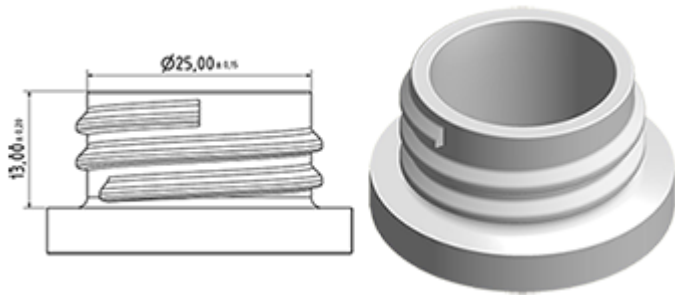

General Information :

- Ordering numbers : 0050014PEBS035 NAT
- Capacity : 500 ml
- Weight : 30.00 gr
- Color : natural
- Material : HDPE SABIC B-5421
- Dimensions : diameter 67 mm / height 184 mm

Photo

Neck : 28/400

Standard packaging : C13PF

- 150 pcs per box
- Dimensions 58 x 49 x 51 cm
- Gross weight 5.39 Kg

Recommended accessories () :

Media