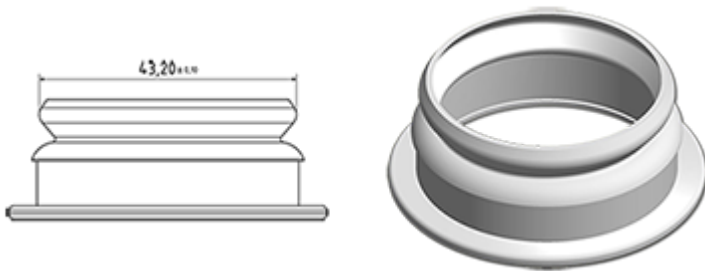

500 ml natural milk bottle

General Information :

- Ordering numbers : 0050011PE43024NAT
- Capacity : 500 ml
- Weight : 24.00 gr
- Color : natural
- Material : HDPE SABIC B-5421
- Dimensions : diameter 70 mm / height 175 mm

Photo

Neck : G043

Standard packaging : C13PF

- 150 pcs per box
- Dimensions 58 x 49 x 51 cm
- Gross weight 4.49 Kg

Recommended accessories () :

Media