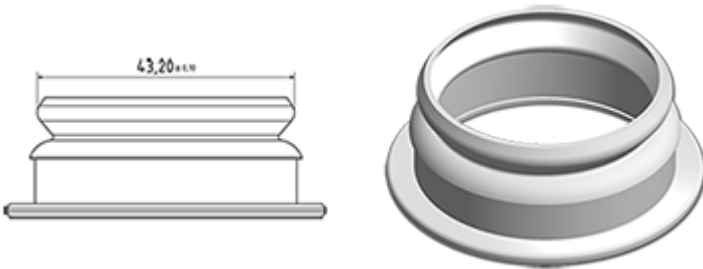

500 ml natural milk bottle

General Information :

- Ordering numbers : 0050011PE43024NAT
- Capacity : 500 ml
- Weight : 24.00 gr
- Color : natural
- Material : HDPE SABIC B-5421
- Dimensions : diameter 70 mm / height 175 mm

Photo

Neck : G043

Standard packaging : C13PF

- 150 pcs per box
- Dimensions 58 x 49 x 51 cm
- Gross weight 4.49 Kg

Recommended accessories () :

Media