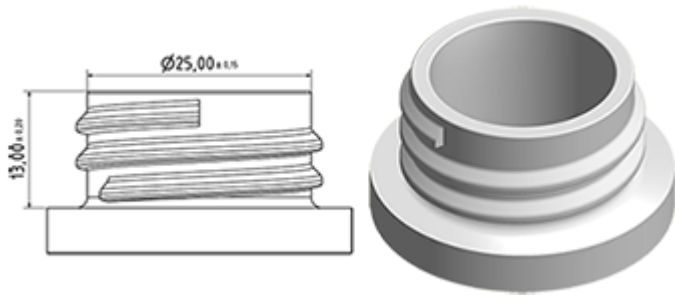

General Information :

- Ordering numbers : 0050002PEBS030NAT
- Capacity : 500 ml
- Weight : 30.00 gr
- Color : natural
- Material : HDPE SABIC B-5421
- Dimensions : diameter 62 mm / height 228 mm

Photo

Neck : 28/400

Standard packaging : C13PF

- 164 pcs per box
- Dimensions 58 x 49 x 51 cm
- Gross weight 5.81 Kg

Recommended accessories () :

Media