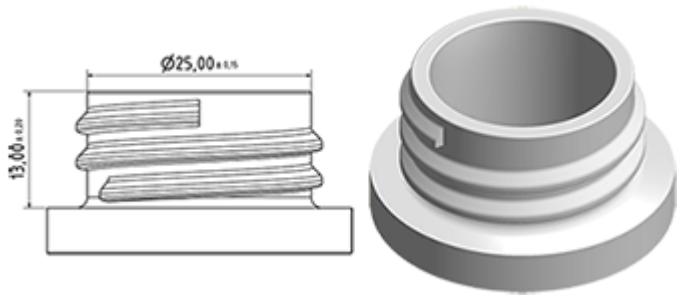

General Information :

- Ordering numbers : 0050002PEBS030NAT
- Capacity : 500 ml
- Weight : 30.00 gr
- Color : natural
- Material : HDPE SABIC B-5421
- Dimensions : diameter 62 mm / height 228 mm

Photo

Neck : 28/400

Standard packaging : C13PF

- 164 pcs per box
- Dimensions 58 x 49 x 51 cm
- Gross weight 5.81 Kg

Recommended accessories () :

Media