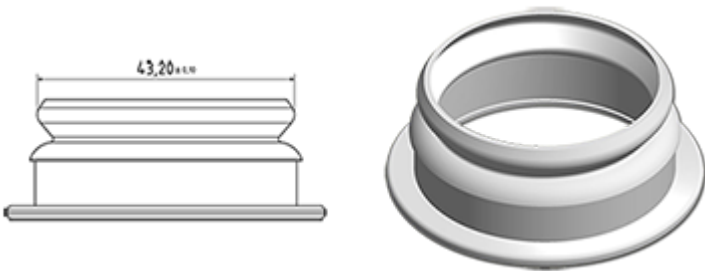

250ml natural milk bottle

General Information :

- Ordering numbers : 0025011PE43014NAT
- Capacity : 250 ml
- Weight : 14.00 gr
- Color : natural
- Material : HDPE SABIC B-5421
- Dimensions : diameter 56 mm / height 125 mm

Photo

Neck : G043

Standard packaging : C13PF

- 300 pcs per box
- Dimensions 58 x 49 x 51 cm
- Gross weight 5.09 Kg

Recommended accessories () :

Media