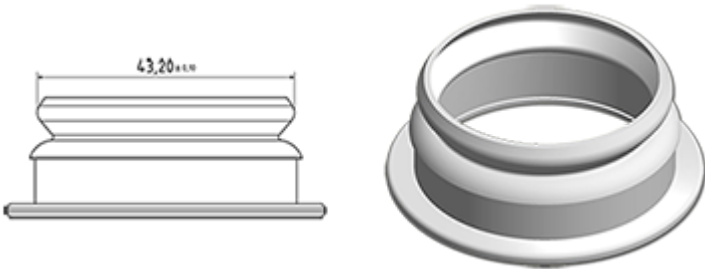

250ml natural milk bottle

General Information :

- **Ordering numbers : 0025011PE43014NAT**
- Capacity : 250 ml
- Weight : 14.00 gr
- Color : natural
- Material : HDPE SABIC B-5421
- Dimensions : diameter 56 mm / height 125 mm

Photo

Neck : G043

Standard packaging : C13PF

- 300 pcs per box
- Dimensions 58 x 49 x 51 cm
- Gross weight 5.09 Kg

Recommended accessories () :

Media