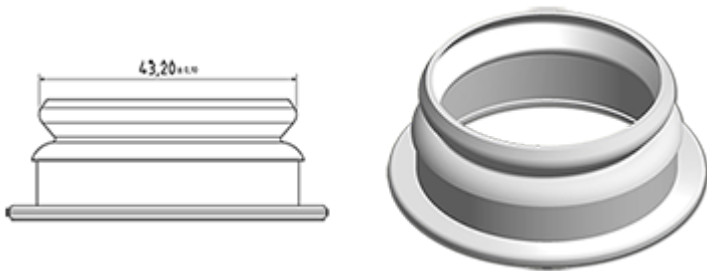

250ml natural milk bottle

General Information :

- Ordering numbers : 0025011PE43014NAT
- Capacity : 250 ml
- Weight : 14.00 gr
- Color : natural
- Material : HDPE SABIC B-5421
- Dimensions : diameter 56 mm / height 125 mm

Photo

Neck : G043

Standard packaging : C13PF

- 300 pcs per box
- Dimensions 58 x 49 x 51 cm
- Gross weight 5.09 Kg

Recommended accessories () :

Media