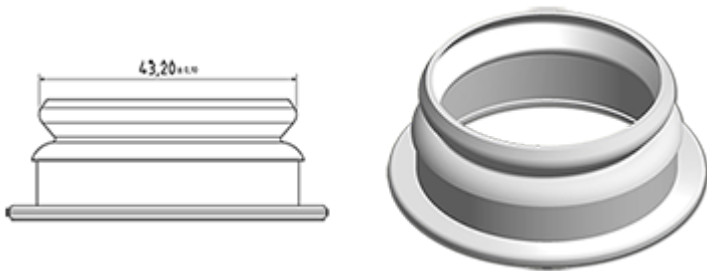

250ml natural milk bottle

General Information :

- **Ordering numbers : 0025011PE43014NAT**
- Capacity : 250 ml
- Weight : 14.00 gr
- Color : natural
- Material : HDPE SABIC B-5421
- Dimensions : diameter 56 mm / height 125 mm

Photo

Neck : G043

Standard packaging : C13PF

- 300 pcs per box
- Dimensions 58 x 49 x 51 cm
- Gross weight 5.09 Kg

Recommended accessories () :

Media