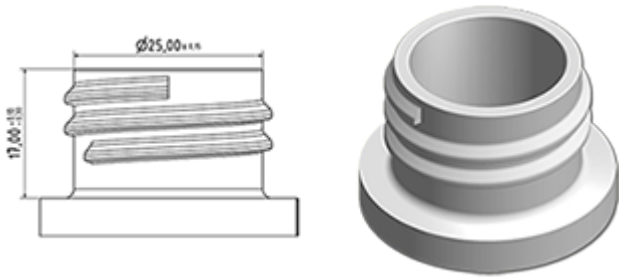

Hinged cap provided with an outlet of reduced diameter to 3 mm.

General Information

- Ordering numbers : ZELLEAIPPBH005BLA
- Weight : 5.00 gr
- Color : white
- Dimensions : diameter 32 mm / height 24 mm

Neck : 28/410

Photo

Standard packaging :

- 2100 pcs per box
- Dimensions : 60 x 40 x 31 cm
- Gross weight : 11.28 Kg

Material

Pos	description	Material
1	Cap	PEBD