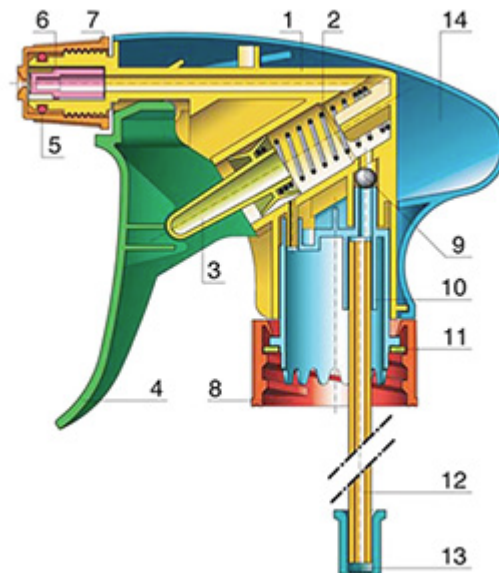

The Vella trigger-sprayer is a versatile, robust, all-purpose sprayer with a 1.3 ml output. The Vella sprayer is designed with user comfort in mind, with a rounded, ergonomic body style and a wide trigger shape. The trigger has a textured surface to help grip with wet or gloved hands. With its solid construction, the Vella is suitable for a wide range of uses including consumer and professional products, janitorial spraying and home and garden use. It is a « shipper » sprayer, suitable for fitting onto full bottles of product. The nozzle is fully adjustable from a fine mist to a direct jet. A diptube filter is fitted as standard. A foamer nozzle is also available.

General Information

- Ordering numbers : VELLA BS260NOI
- Spraying capacity : 1.3 ml
- Weight : 35.00 gr
- Color : black
- Tube length : 260 mm

Neck : 28/400

Photo

Standard packaging :

- 400 pcs per box
- Dimensions : 57 x 39 x 55 cm
- Gross weight : 15.25 Kg

Exploded View

| Pos | description | Material |
|-----|-------------|---------------|
| 1 | Body | PP |
| 2 | Spring | st. steel 304 |
| 3 | Valve | PP |
| 4 | Trigger | PP |
| 5 | O-ring | NBR |
| 6 | Valve | POM |
| 7 | Nozzle | PP |
| 8 | Ring | PP |
| 9 | Ball | st. steel 304 |
| 10 | Connection | PP |
| 11 | Seal | PP/EPE |
| 12 | Tube | PE |
| 13 | Filter | PP |
| 14 | Body | PP |