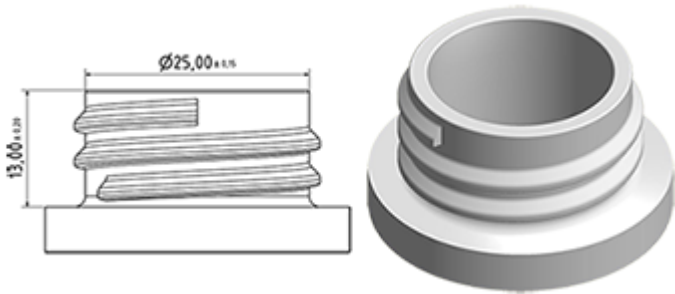

The Vella trigger-sprayer is a versatile, robust, all-purpose sprayer with a 1.3 ml output. The Vella sprayer is designed with user comfort in mind, with a rounded, ergonomic body style and a wide trigger shape. The trigger has a textured surface to help grip with wet or gloved hands. With its solid construction, the Vella is suitable for a wide range of uses including consumer and professional products, janitorial spraying and home and garden use. It is a « shipper » sprayer, suitable for fitting onto full bottles of product. The nozzle is fully adjustable from a fine mist to a direct jet. A diptube filter is fitted as standard. A foamer nozzle is also available.

General Information

- Ordering numbers : VELLA BS260NOI
- Spraying capacity : 1.3 ml
- Weight : 35.00 gr
- Color : black
- Tube length : 260 mm

Neck : 28/400

Photo

Standard packaging :

- 400 pcs per box
- Dimensions : 57 x 39 x 55 cm
- Gross weight : 15.25 Kg

Exploded View

| Pos | description | Material |
|-----|-------------|---------------|
| 1 | Body | PP |
| 2 | Spring | st. steel 304 |
| 3 | Valve | PP |
| 4 | Trigger | PP |
| 5 | O-ring | NBR |
| 6 | Valve | POM |
| 7 | Nozzle | PP |
| 8 | Ring | PP |
| 9 | Ball | st. steel 304 |
| 10 | Connection | PP |
| 11 | Seal | PP/EPE |
| 12 | Tube | PE |
| 13 | Filter | PP |
| 14 | Body | PP |