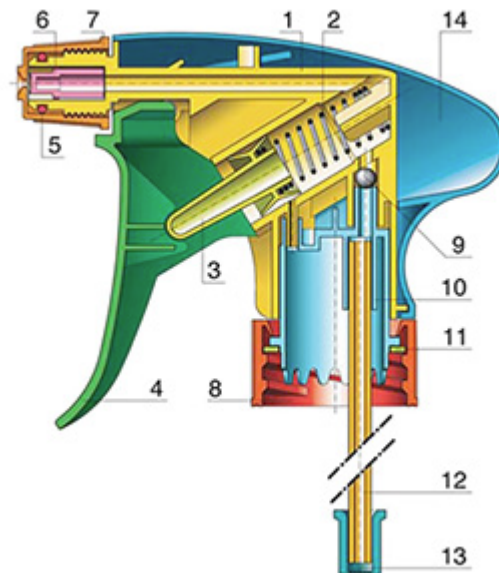

The Vella trigger-sprayer is a versatile, robust, all-purpose sprayer with a 1.3 ml output. The Vella sprayer is designed with user comfort in mind, with a rounded, ergonomic body style and a wide trigger shape. The trigger has a textured surface to help grip with wet or gloved hands. With its solid construction, the Vella is suitable for a wide range of uses including consumer and professional products, janitorial spraying and home and garden use. It is a « shipper » sprayer, suitable for fitting onto full bottles of product. The nozzle is fully adjustable from a fine mist to a direct jet. A diptube filter is fitted as standard. A foamer nozzle is also available.

**General Information**

- Ordering numbers : VELLA BS260JAUN
- Spraying capacity : 1.3 ml
- Weight : 35.00 gr
- Color : yellow
- Tube length : 260 mm

**Neck : 28/400**

**Photo**

**Standard packaging :**

- 400 pcs per box
- Dimensions : 57 x 39 x 55 cm
- Gross weight : 15.25 Kg

**Exploded View**

Pos	description	Material
1	Body	PP
2	Spring	st. steel 304
3	Valve	PP
4	Trigger	PP
5	O-ring	NBR
6	Valve	POM
7	Nozzle	PP
8	Ring	PP
9	Ball	st. steel 304
10	Connection	PP
11	Seal	PP/EPE
12	Tube	PE
13	Filter	PP
14	Body	PP