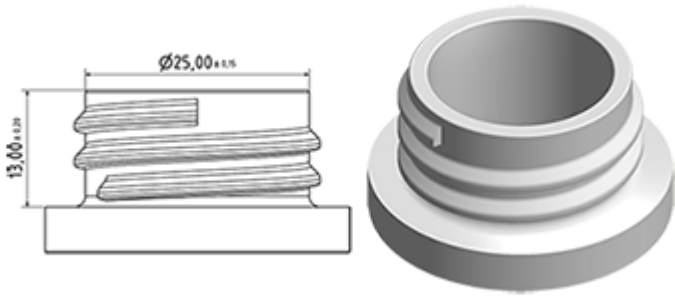

The Vella trigger-sprayer is a versatile, robust, all-purpose sprayer with a 1.3 ml output. The Vella sprayer is designed with user comfort in mind, with a rounded, ergonomic body style and a wide trigger shape. The trigger has a textured surface to help grip with wet or gloved hands. With its solid construction, the Vella is suitable for a wide range of uses including consumer and professional products, janitorial spraying and home and garden use. It is a « shipper » sprayer, suitable for fitting onto full bottles of product. The nozzle is fully adjustable from a fine mist to a direct jet. A diptube filter is fitted as standard. A foamer nozzle is also available.

**General Information**

- Ordering numbers : VELLA BS260JAUN
- Spraying capacity : 1.3 ml
- Weight : 35.00 gr
- Color : yellow
- Tube length : 260 mm

**Neck : 28/400**

**Photo**

**Standard packaging :**

- 400 pcs per box
- Dimensions : 57 x 39 x 55 cm
- Gross weight : 15.25 Kg

**Exploded View**

Pos	description	Material
1	Body	PP
2	Spring	st. steel 304
3	Valve	PP
4	Trigger	PP
5	O-ring	NBR
6	Valve	POM
7	Nozzle	PP
8	Ring	PP
9	Ball	st. steel 304
10	Connection	PP
11	Seal	PP/EPE
12	Tube	PE
13	Filter	PP
14	Body	PP