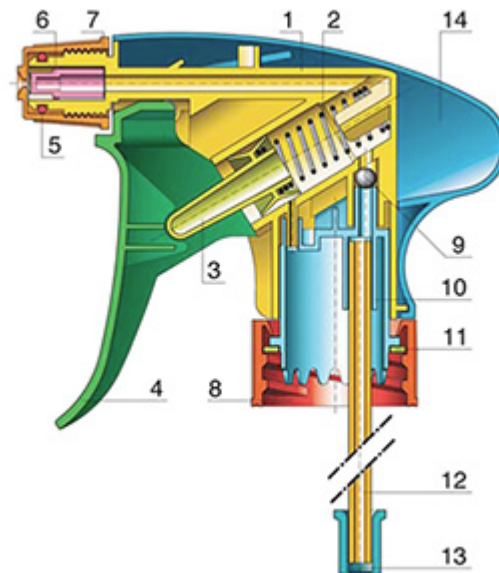

The Vella trigger-sprayer is a versatile, robust, all-purpose sprayer with a 1.3 ml output. The Vella sprayer is designed with user comfort in mind, with a rounded, ergonomic body style and a wide trigger shape. The trigger has a textured surface to help grip with wet or gloved hands. With its solid construction, the Vella is suitable for a wide range of uses including consumer and professional products, janitorial spraying and home and garden use. It is a « shipper » sprayer, suitable for fitting onto full bottles of product. The nozzle is fully adjustable from a fine mist to a direct jet. A diptube filter is fitted as standard. A foamer nozzle is also available.

General Information

- Ordering numbers : VELLA BS255BVER
- Spraying capacity : 1.3 ml
- Weight : 35.00 gr
- Color : white green
- Tube length : 255 mm

Neck : 28/400

Standard packaging :

- 400 pcs per box
- Dimensions : 57 x 39 x 55 cm
- Gross weight : 15.25 Kg

Photo

Exploded View

Pos	description	Material
1	Body	PP
2	Spring	st. steel 304
3	Valve	PP
4	Trigger	PP
5	O-ring	NBR
6	Valve	POM
7	Nozzle	PP
8	Ring	PP
9	Ball	st. steel 304
10	Connection	PP
11	Seal	PP/EPE
12	Tube	PE
13	Filter	PP
14	Body	PP