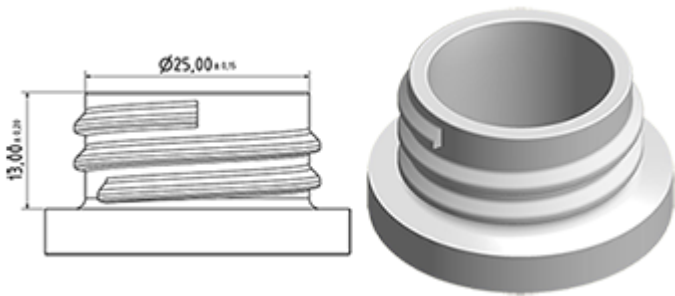

The Vella trigger-sprayer is a versatile, robust, all-purpose sprayer with a 1.3 ml output. The Vella sprayer is designed with user comfort in mind, with a rounded, ergonomic body style and a wide trigger shape. The trigger has a textured surface to help grip with wet or gloved hands. With its solid construction, the Vella is suitable for a wide range of uses including consumer and professional products, janitorial spraying and home and garden use. It is a « shipper » sprayer, suitable for fitting onto full bottles of product. The nozzle is fully adjustable from a fine mist to a direct jet. A diptube filter is fitted as standard. A foamer nozzle is also available.

General Information

- Ordering numbers : VELLA BS255BVER
- Spraying capacity : 1.3 ml
- Weight : 35.00 gr
- Color : white green
- Tube length : 255 mm

Neck : 28/400

Standard packaging :

- 400 pcs per box
- Dimensions : 57 x 39 x 55 cm
- Gross weight : 15.25 Kg

Photo

Exploded View

Pos	description	Material
1	Body	PP
2	Spring	st. steel 304
3	Valve	PP
4	Trigger	PP
5	O-ring	NBR
6	Valve	POM
7	Nozzle	PP
8	Ring	PP
9	Ball	st. steel 304
10	Connection	PP
11	Seal	PP/EPE
12	Tube	PE
13	Filter	PP
14	Body	PP