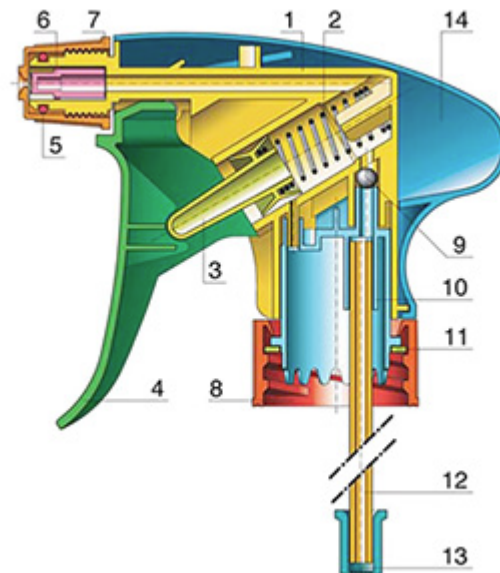

The Vella trigger-sprayer is a versatile, robust, all-purpose sprayer with a 1.3 ml output. The Vella sprayer is designed with user comfort in mind, with a rounded, ergonomic body style and a wide trigger shape. The trigger has a textured surface to help grip with wet or gloved hands. With its solid construction, the Vella is suitable for a wide range of uses including consumer and professional products, janitorial spraying and home and garden use. It is a « shipper » sprayer, suitable for fitting onto full bottles of product. The nozzle is fully adjustable from a fine mist to a direct jet. A diptube filter is fitted as standard. A foamer nozzle is also available.

General Information

- Ordering numbers : VELLA BS255BROU
- Spraying capacity : 1.3 ml
- Weight : 35.00 gr
- Color : red white
- Tube length : 255 mm

Neck : 28/400

Standard packaging :

- 400 pcs per box
- Dimensions : 57 x 39 x 55 cm
- Gross weight : 15.25 Kg

Photo

Exploded View

Pos	description	Material
1	Body	PP
2	Spring	st. steel 304
3	Valve	PP
4	Trigger	PP
5	O-ring	NBR
6	Valve	POM
7	Nozzle	PP
8	Ring	PP
9	Ball	st. steel 304
10	Connection	PP
11	Seal	PP/EPE
12	Tube	PE
13	Filter	PP
14	Body	PP