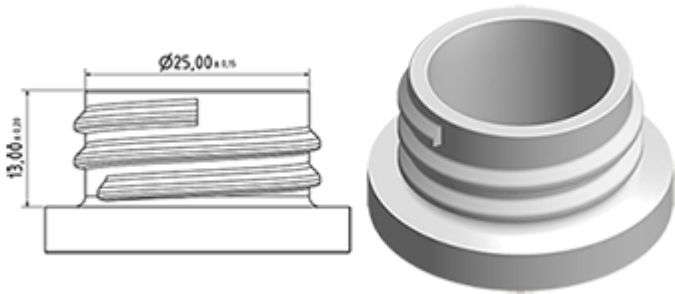

The Vella trigger-sprayer is a versatile, robust, all-purpose sprayer with a 1.3 ml output. The Vella sprayer is designed with user comfort in mind, with a rounded, ergonomic body style and a wide trigger shape. The trigger has a textured surface to help grip with wet or gloved hands. With its solid construction, the Vella is suitable for a wide range of uses including consumer and professional products, janitorial spraying and home and garden use. It is a « shipper » sprayer, suitable for fitting onto full bottles of product. The nozzle is fully adjustable from a fine mist to a direct jet. A diptube filter is fitted as standard. A foamer nozzle is also available.

General Information

- Ordering numbers : VELLA BS255BROU
- Spraying capacity : 1.3 ml
- Weight : 35.00 gr
- Color : red white
- Tube length : 255 mm

Neck : 28/400

Standard packaging :

- 400 pcs per box
- Dimensions : 57 x 39 x 55 cm
- Gross weight : 15.25 Kg

Photo

Exploded View

Pos	description	Material
1	Body	PP
2	Spring	st. steel 304
3	Valve	PP
4	Trigger	PP
5	O-ring	NBR
6	Valve	POM
7	Nozzle	PP
8	Ring	PP
9	Ball	st. steel 304
10	Connection	PP
11	Seal	PP/EPE
12	Tube	PE
13	Filter	PP
14	Body	PP