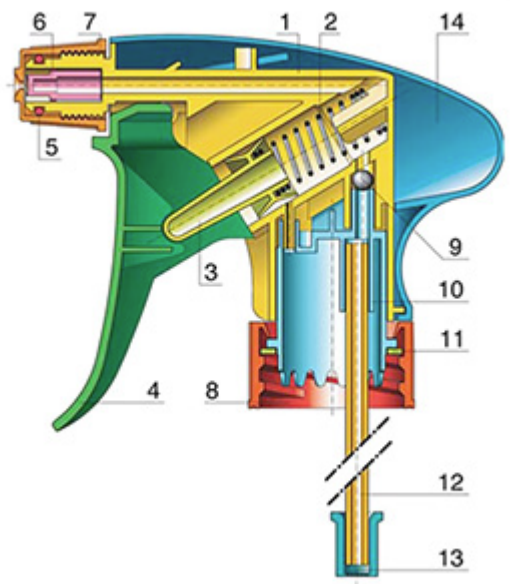

The Vella trigger-sprayer is a versatile, robust, all-purpose sprayer with a 1.3 ml output. The Vella sprayer is designed with user comfort in mind, with a rounded, ergonomic body style and a wide trigger shape. The trigger has a textured surface to help grip with wet or gloved hands. With its solid construction, the Vella is suitable for a wide range of uses including consumer and professional products, janitorial spraying and home and garden use. It is a « shipper » sprayer, suitable for fitting onto full bottles of product. The nozzle is fully adjustable from a fine mist to a direct jet. A diptube filter is fitted as standard. A foamer nozzle is also available.

General Information

- Ordering numbers : VELLA BS255BJAU
- Spraying capacity : 1.3 ml
- Weight : 35.00 gr
- Color : yellow white
- Tube length : 255 mm

Neck : 28/400

Standard packaging :

- 400 pcs per box
- Dimensions : 57 x 39 x 55 cm
- Gross weight : 15.25 Kg

Photo

Exploded View

Pos	description	Material
1	Body	PP
2	Spring	st. steel 304
3	Valve	PP
4	Trigger	PP
5	O-ring	NBR
6	Valve	POM
7	Nozzle	PP
8	Ring	PP
9	Ball	st. steel 304
10	Connection	PP
11	Seal	PP/EPE
12	Tube	PE
13	Filter	PP
14	Body	PP