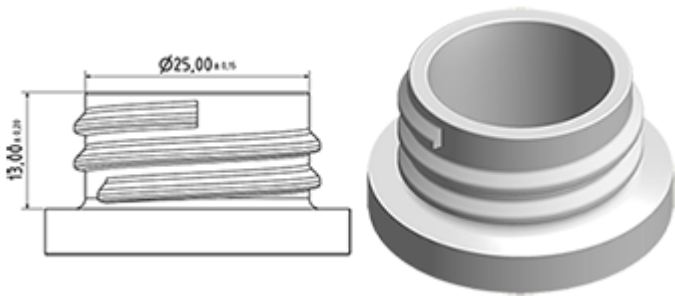

The Vella trigger-sprayer is a versatile, robust, all-purpose sprayer with a 1.3 ml output. The Vella sprayer is designed with user comfort in mind, with a rounded, ergonomic body style and a wide trigger shape. The trigger has a textured surface to help grip with wet or gloved hands. With its solid construction, the Vella is suitable for a wide range of uses including consumer and professional products, janitorial spraying and home and garden use. It is a « shipper » sprayer, suitable for fitting onto full bottles of product. The nozzle is fully adjustable from a fine mist to a direct jet. A diptube filter is fitted as standard. A foamer nozzle is also available.

General Information

- Ordering numbers : VELLA BS255BJAU
- Spraying capacity : 1.3 ml
- Weight : 35.00 gr
- Color : yellow white
- Tube length : 255 mm

Neck : 28/400

Standard packaging :

- 400 pcs per box
- Dimensions : 57 x 39 x 55 cm
- Gross weight : 15.25 Kg

Photo

Exploded View

Pos	description	Material
1	Body	PP
2	Spring	st. steel 304
3	Valve	PP
4	Trigger	PP
5	O-ring	NBR
6	Valve	POM
7	Nozzle	PP
8	Ring	PP
9	Ball	st. steel 304
10	Connection	PP
11	Seal	PP/EPE
12	Tube	PE
13	Filter	PP
14	Body	PP