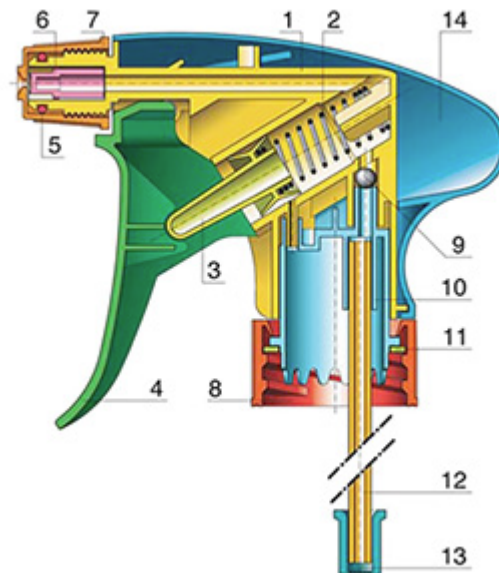

The Vella trigger-sprayer is a versatile, robust, all-purpose sprayer with a 1.3 ml output. The Vella sprayer is designed with user comfort in mind, with a rounded, ergonomic body style and a wide trigger shape. The trigger has a textured surface to help grip with wet or gloved hands. With its solid construction, the Vella is suitable for a wide range of uses including consumer and professional products, janitorial spraying and home and garden use. It is a « shipper » sprayer, suitable for fitting onto full bottles of product. The nozzle is fully adjustable from a fine mist to a direct jet. A diptube filter is fitted as standard. A foamer nozzle is also available.

General Information

- Ordering numbers : VELLA BS255BBLA
- Spraying capacity : 1.3 ml
- Weight : 35.00 gr
- Color : white
- Tube length : 255 mm

Neck : 28/400

Standard packaging :

- 400 pcs per box
- Dimensions : 57 x 39 x 55 cm
- Gross weight : 15.25 Kg

Photo

Exploded View

Pos	description	Material
1	Body	PP
2	Spring	st. steel 304
3	Valve	PP
4	Trigger	PP
5	O-ring	NBR
6	Valve	POM
7	Nozzle	PP
8	Ring	PP
9	Ball	st. steel 304
10	Connection	PP
11	Seal	PP/EPE
12	Tube	PE
13	Filter	PP
14	Body	PP