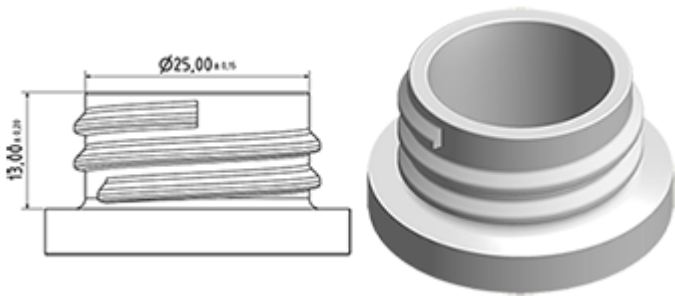

The Vella trigger-sprayer is a versatile, robust, all-purpose sprayer with a 1.3 ml output. The Vella sprayer is designed with user comfort in mind, with a rounded, ergonomic body style and a wide trigger shape. The trigger has a textured surface to help grip with wet or gloved hands. With its solid construction, the Vella is suitable for a wide range of uses including consumer and professional products, janitorial spraying and home and garden use. It is a « shipper » sprayer, suitable for fitting onto full bottles of product. The nozzle is fully adjustable from a fine mist to a direct jet. A diptube filter is fitted as standard. A foamer nozzle is also available.

General Information

- Ordering numbers : VELLA BS255BBLA
- Spraying capacity : 1.3 ml
- Weight : 35.00 gr
- Color : white
- Tube length : 255 mm

Neck : 28/400

Standard packaging :

- 400 pcs per box
- Dimensions : 57 x 39 x 55 cm
- Gross weight : 15.25 Kg

Photo

Exploded View

Pos	description	Material
1	Body	PP
2	Spring	st. steel 304
3	Valve	PP
4	Trigger	PP
5	O-ring	NBR
6	Valve	POM
7	Nozzle	PP
8	Ring	PP
9	Ball	st. steel 304
10	Connection	PP
11	Seal	PP/EPE
12	Tube	PE
13	Filter	PP
14	Body	PP