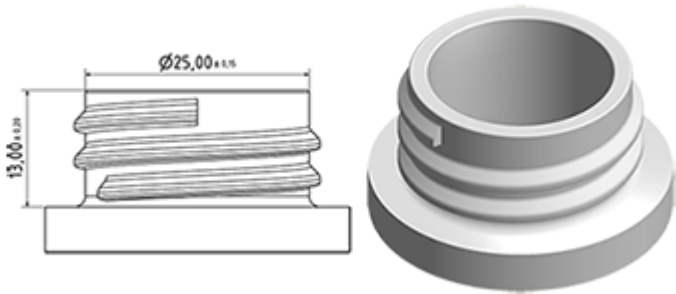

The Vella trigger-sprayer is a versatile, robust, all-purpose sprayer with a 1.3 ml output. The Vella sprayer is designed with user comfort in mind, with a rounded, ergonomic body style and a wide trigger shape. The trigger has a textured surface to help grip with wet or gloved hands. With its solid construction, the Vella is suitable for a wide range of uses including consumer and professional products, janitorial spraying and home and garden use. It is a « shipper » sprayer, suitable for fitting onto full bottles of product. The nozzle is fully adjustable from a fine mist to a direct jet. A diptube filter is fitted as standard. A foamer nozzle is also available.

- : **VELLA BS255BBLA**
- : 1.3 ml
- : 35.00 gr
- : white
- : 255 mm

- 400 box
- : 57 x 39 x 55 cm
- : 15.25 Kg

Pos		
-----	--	--