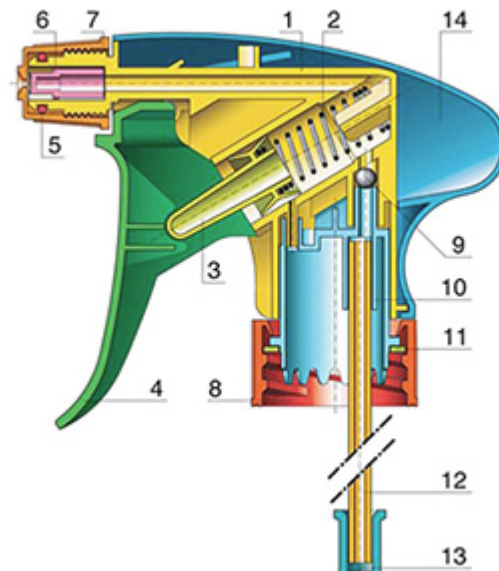

The Vella trigger-sprayer is a versatile, robust, all-purpose sprayer with a 1.3 ml output. The Vella sprayer is designed with user comfort in mind, with a rounded, ergonomic body style and a wide trigger shape. The trigger has a textured surface to help grip with wet or gloved hands. With its solid construction, the Vella is suitable for a wide range of uses including consumer and professional products, janitorial spraying and home and garden use. It is a « shipper » sprayer, suitable for fitting onto full bottles of product. The nozzle is fully adjustable from a fine mist to a direct jet. A diptube filter is fitted as standard. A foamer nozzle is also available.

General Information

- Ordering numbers : VELLA BS255BBLA
- Spraying capacity : 1.3 ml
- Weight : 35.00 gr
- Color : white
- Tube length : 255 mm

Neck : 28/400

Standard packaging :

- 400 pcs per box
- Dimensions : 57 x 39 x 55 cm
- Gross weight : 15.25 Kg

Photo

Exploded View

Pos	description	Material
1	Body	PP
2	Spring	st. steel 304
3	Valve	PP
4	Trigger	PP
5	O-ring	NBR
6	Valve	POM
7	Nozzle	PP
8	Ring	PP
9	Ball	st. steel 304
10	Connection	PP
11	Seal	PP/EPE
12	Tube	PE
13	Filter	PP
14	Body	PP