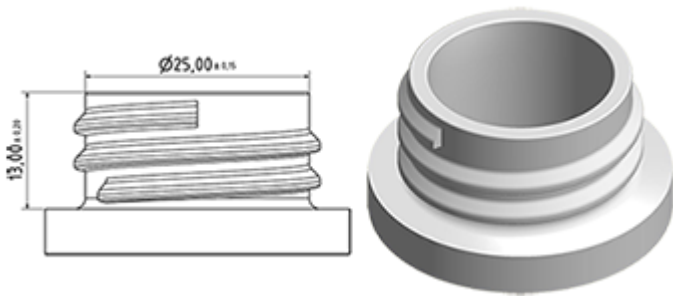

The Vella trigger-sprayer is a versatile, robust, all-purpose sprayer with a 1.3 ml output. The Vella sprayer is designed with user comfort in mind, with a rounded, ergonomic body style and a wide trigger shape. The trigger has a textured surface to help grip with wet or gloved hands. With its solid construction, the Vella is suitable for a wide range of uses including consumer and professional products, janitorial spraying and home and garden use. It is a « shipper » sprayer, suitable for fitting onto full bottles of product. The nozzle is fully adjustable from a fine mist to a direct jet. A diptube filter is fitted as standard. A foamer nozzle is also available.

General Information

- Ordering numbers : VELLA BS255BBEU
- Spraying capacity : 1.3 ml
- Weight : 35.00 gr
- Color : white and blue
- Tube length : 255 mm

Photo

Neck : 28/400

Standard packaging :

- 400 pcs per box
- Dimensions : 57 x 39 x 55 cm
- Gross weight : 15.25 Kg

Exploded View

Pos	description	Material
1	Body	PP
2	Spring	st. steel 304
3	Valve	PP
4	Trigger	PP
5	O-ring	NBR
6	Valve	POM
7	Nozzle	PP
8	Ring	PP
9	Ball	st. steel 304
10	Connection	PP
11	Seal	PP/EPE
12	Tube	PE
13	Filter	PP
14	Body	PP