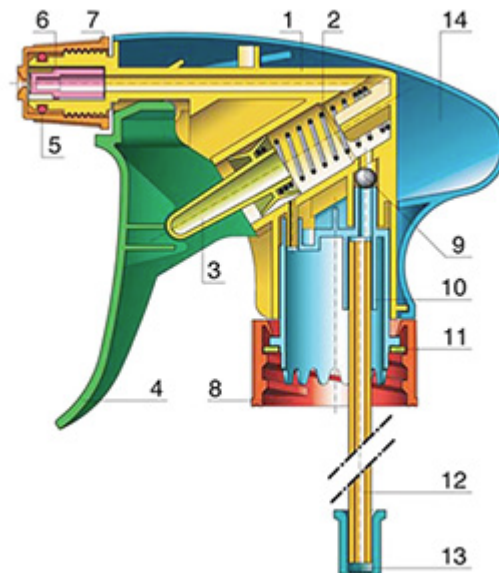

The Vella trigger-sprayer is a versatile, robust, all-purpose sprayer with a 1.3 ml output. The Vella sprayer is designed with user comfort in mind, with a rounded, ergonomic body style and a wide trigger shape. The trigger has a textured surface to help grip with wet or gloved hands. With its solid construction, the Vella is suitable for a wide range of uses including consumer and professional products, janitorial spraying and home and garden use. It is a « shipper » sprayer, suitable for fitting onto full bottles of product. The nozzle is fully adjustable from a fine mist to a direct jet. A diptube filter is fitted as standard. A foamer nozzle is also available.

General Information

- Ordering numbers : VELLA BS255BBEU
- Spraying capacity : 1.3 ml
- Weight : 35.00 gr
- Color : white and blue
- Tube length : 255 mm

Photo

Neck : 28/400

Standard packaging :

- 400 pcs per box
- Dimensions : 57 x 39 x 55 cm
- Gross weight : 15.25 Kg

Exploded View

Pos	description	Material
1	Body	PP
2	Spring	st. steel 304
3	Valve	PP
4	Trigger	PP
5	O-ring	NBR
6	Valve	POM
7	Nozzle	PP
8	Ring	PP
9	Ball	st. steel 304
10	Connection	PP
11	Seal	PP/EPE
12	Tube	PE
13	Filter	PP
14	Body	PP