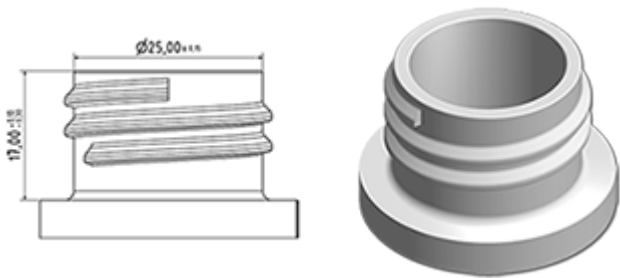

The Vella trigger-sprayer is a versatile, robust, all-purpose sprayer with a 1.3 ml output. The Vella sprayer is designed with user comfort in mind, with a rounded, ergonomic body style and a wide trigger shape. The trigger has a textured surface to help grip with wet or gloved hands. With its solid construction, the Vella is suitable for a wide range of uses including consumer and professional products, janitorial spraying and home and garden use. It is a « shipper » sprayer, suitable for fitting onto full bottles of product. The nozzle is fully adjustable from a fine mist to a direct jet. A diptube filter is fitted as standard. A foamer nozzle is also available.

**General Information**

- Ordering numbers : VELLA BH265VEVE
- Spraying capacity : 1.3 ml
- Weight : 35.00 gr
- Color : green greenish
- Tube length : 265 mm

**Neck : 28/410**

**Photo**

**Standard packaging :**

- 400 pcs per box
- Dimensions : 57 x 39 x 55 cm
- Gross weight : 15.25 Kg

**Exploded View**

Pos	description	Material
1	Body	PP
2	Spring	st. steel 304
3	Valve	PP
4	Trigger	PP
4	Trigger	PP
5	O-ring	NBR
6	Valve	POM
7	Nozzle	PP
8	Ring	PP
9	Ball	st. steel 304
10	Connection	PP
11	Seal	PP/EPE
12	Tube	PE
13	Filter	PP
14	Body	PP