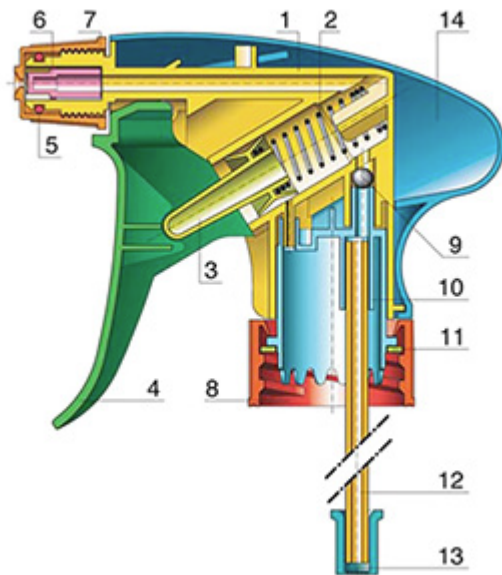

The Vella trigger-sprayer is a versatile, robust, all-purpose sprayer with a 1.3 ml output. The Vella sprayer is designed with user comfort in mind, with a rounded, ergonomic body style and a wide trigger shape. The trigger has a textured surface to help grip with wet or gloved hands. With its solid construction, the Vella is suitable for a wide range of uses including consumer and professional products, janitorial spraying and home and garden use. It is a « shipper » sprayer, suitable for fitting onto full bottles of product. The nozzle is fully adjustable from a fine mist to a direct jet. A diptube filter is fitted as standard. A foamer nozzle is also available.

**General Information**

- Ordering numbers : VELLA BH265VEVE
- Spraying capacity : 1.3 ml
- Weight : 35.00 gr
- Color : green greenish
- Tube length : 265 mm

**Neck : 28/410**

**Photo**

**Standard packaging :**

- 400 pcs per box
- Dimensions : 57 x 39 x 55 cm
- Gross weight : 15.25 Kg

**Exploded View**

Pos	description	Material
1	Body	PP
2	Spring	st. steel 304
3	Valve	PP
4	Trigger	PP
4	Trigger	PP
5	O-ring	NBR
6	Valve	POM
7	Nozzle	PP
8	Ring	PP
9	Ball	st. steel 304
10	Connection	PP
11	Seal	PP/EPE
12	Tube	PE
13	Filter	PP
14	Body	PP