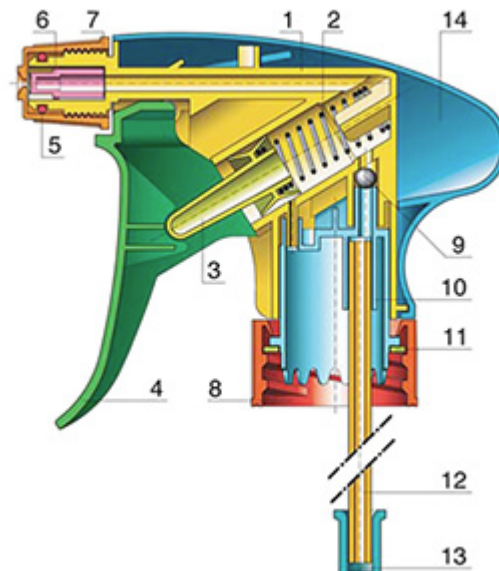

The Vella trigger-sprayer is a versatile, robust, all-purpose sprayer with a 1.3 ml output. The Vella sprayer is designed with user comfort in mind, with a rounded, ergonomic body style and a wide trigger shape. The trigger has a textured surface to help grip with wet or gloved hands. With its solid construction, the Vella is suitable for a wide range of uses including consumer and professional products, janitorial spraying and home and garden use. It is a « shipper » sprayer, suitable for fitting onto full bottles of product. The nozzle is fully adjustable from a fine mist to a direct jet. A diptube filter is fitted as standard. A foamer nozzle is also available.

**General Information**

- Ordering numbers : VELLA BH265RORO
- Spraying capacity : 1.3 ml
- Weight : 37.00 gr
- Color : red reddish
- Tube length : 265 mm

**Neck : 28/410**

**Photo**

**Standard packaging :**

- 400 pcs per box
- Dimensions : 57 x 39 x 55 cm
- Gross weight : 16.05 Kg

**Exploded View**

Pos	description	Material
1	Body	PP
2	Spring	st. steel 304
3	Valve	PP
4	Trigger	PP
4	Trigger	PP
5	O-ring	NBR
6	Valve	POM
7	Nozzle	PP
8	Ring	PP
9	Ball	st. steel 304
10	Connection	PP
11	Seal	PP/EPE
12	Tube	PE
13	Filter	PP
14	Body	PP