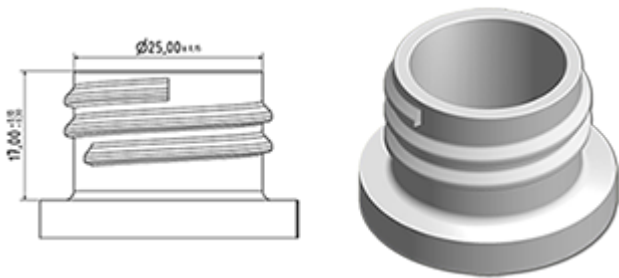

The Vella trigger-sprayer is a versatile, robust, all-purpose sprayer with a 1.3 ml output. The Vella sprayer is designed with user comfort in mind, with a rounded, ergonomic body style and a wide trigger shape. The trigger has a textured surface to help grip with wet or gloved hands. With its solid construction, the Vella is suitable for a wide range of uses including consumer and professional products, janitorial spraying and home and garden use. It is a « shipper » sprayer, suitable for fitting onto full bottles of product. The nozzle is fully adjustable from a fine mist to a direct jet. A diptube filter is fitted as standard. A foamer nozzle is also available.

**General Information**

- Ordering numbers : VELLA BH265RORO
- Spraying capacity : 1.3 ml
- Weight : 37.00 gr
- Color : red reddish
- Tube length : 265 mm

**Neck : 28/410**

**Photo**

**Standard packaging :**

- 400 pcs per box
- Dimensions : 57 x 39 x 55 cm
- Gross weight : 16.05 Kg

**Exploded View**

Pos	description	Material
1	Body	PP
2	Spring	st. steel 304
3	Valve	PP
4	Trigger	PP
4	Trigger	PP
5	O-ring	NBR
6	Valve	POM
7	Nozzle	PP
8	Ring	PP
9	Ball	st. steel 304
10	Connection	PP
11	Seal	PP/EPE
12	Tube	PE
13	Filter	PP
14	Body	PP