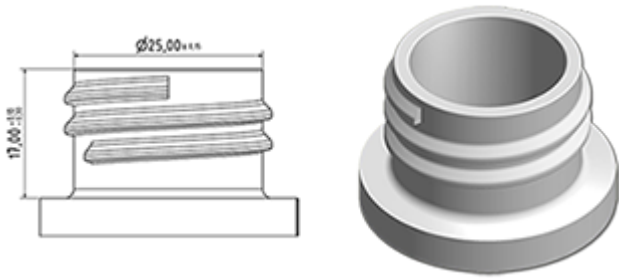

General Information

- Ordering numbers : VELLA BH265BLBLMO
- Spraying capacity : 1.3 ml
- Weight : 35.00 gr
- Color : white whitish
- Tube length : 265 mm

Neck : 28/410

Standard packaging :

- 400 pcs per box
- Dimensions : 57 x 39 x 55 cm
- Gross weight : 15.25 Kg

Photo

Exploded View

Pos	description	Material
1	Body	PP
2	Spring	st. steel 304
3	Valve	PP
4	Trigger	PP
5	O-ring	NBR
6	Valve	POM
7	Valve	PP
8	Ring	PP
9	Ball	st. steel 304
10	Connection	PP
11	Seal	PP/EPE
12	Tube	PE
13	Filter	PP
14	Body	PP