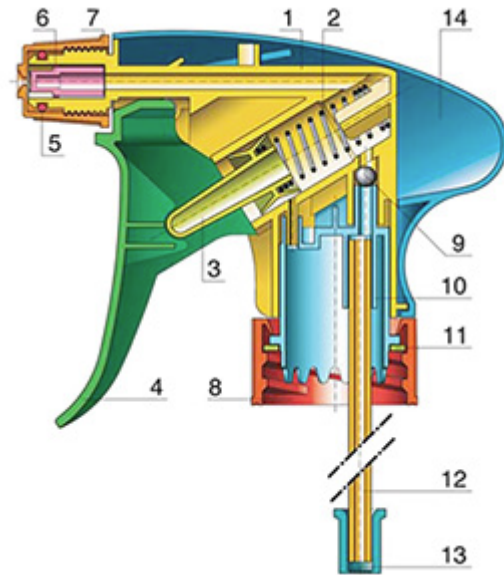

General Information

- Ordering numbers : VELLA BH265BLBLMO
- Spraying capacity : 1.3 ml
- Weight : 35.00 gr
- Color : white whitish
- Tube length : 265 mm

Neck : 28/410

Standard packaging :

- 400 pcs per box
- Dimensions : 57 x 39 x 55 cm
- Gross weight : 15.25 Kg

Photo

Exploded View

Pos	description	Material
1	Body	PP
2	Spring	st. steel 304
3	Valve	PP
4	Trigger	PP
5	O-ring	NBR
6	Valve	POM
7	Valve	PP
8	Ring	PP
9	Ball	st. steel 304
10	Connection	PP
11	Seal	PP/EPE
12	Tube	PE
13	Filter	PP
14	Body	PP