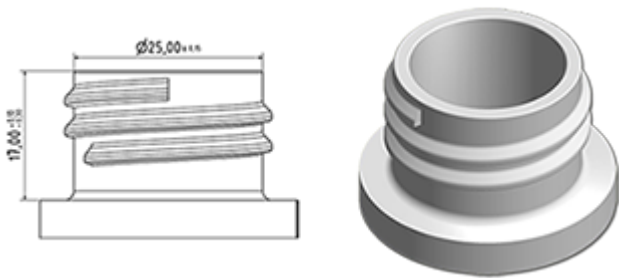

The Vella trigger-sprayer is a versatile, robust, all-purpose sprayer with a 1.3 ml output. The Vella sprayer is designed with user comfort in mind, with a rounded, ergonomic body style and a wide trigger shape. The trigger has a textured surface to help grip with wet or gloved hands. With its solid construction, the Vella is suitable for a wide range of uses including consumer and professional products, janitorial spraying and home and garden use. It is a « shipper » sprayer, suitable for fitting onto full bottles of product. The nozzle is fully adjustable from a fine mist to a direct jet. A diptube filter is fitted as standard. A foamer nozzle is also available.

General Information

- Ordering numbers : VELLA BH265BLBL
- Spraying capacity : 1.3 ml
- Weight : 35.00 gr
- Color : white whitish
- Tube length : 265 mm

Neck : 28/410

Photo

Standard packaging :

- 400 pcs per box
- Dimensions : 57 x 39 x 55 cm
- Gross weight : 15.25 Kg

Exploded View

Pos	description	Material
1	Body	PP
2	Spring	st. steel 304
3	Valve	PP
4	Trigger	PP
4	Trigger	PP
5	O-ring	NBR
6	Valve	POM
7	Nozzle	PP
8	Ring	PP
9	Ball	st. steel 304
10	Connection	PP
11	Seal	PP/EPE
12	Tube	PE
13	Filter	PP
14	Body	PP