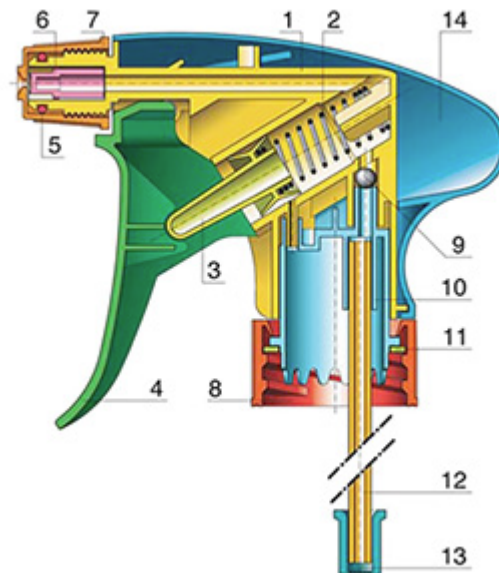

The Vella trigger-sprayer is a versatile, robust, all-purpose sprayer with a 1.3 ml output. The Vella sprayer is designed with user comfort in mind, with a rounded, ergonomic body style and a wide trigger shape. The trigger has a textured surface to help grip with wet or gloved hands. With its solid construction, the Vella is suitable for a wide range of uses including consumer and professional products, janitorial spraying and home and garden use. It is a « shipper » sprayer, suitable for fitting onto full bottles of product. The nozzle is fully adjustable from a fine mist to a direct jet. A diptube filter is fitted as standard. A foamer nozzle is also available.

General Information

- Ordering numbers : VELLA BH265BLBL
- Spraying capacity : 1.3 ml
- Weight : 35.00 gr
- Color : white whitish
- Tube length : 265 mm

Neck : 28/410

Photo

Standard packaging :

- 400 pcs per box
- Dimensions : 57 x 39 x 55 cm
- Gross weight : 15.25 Kg

Exploded View

Pos	description	Material
1	Body	PP
2	Spring	st. steel 304
3	Valve	PP
4	Trigger	PP
4	Trigger	PP
5	O-ring	NBR
6	Valve	POM
7	Nozzle	PP
8	Ring	PP
9	Ball	st. steel 304
10	Connection	PP
11	Seal	PP/EPE
12	Tube	PE
13	Filter	PP
14	Body	PP