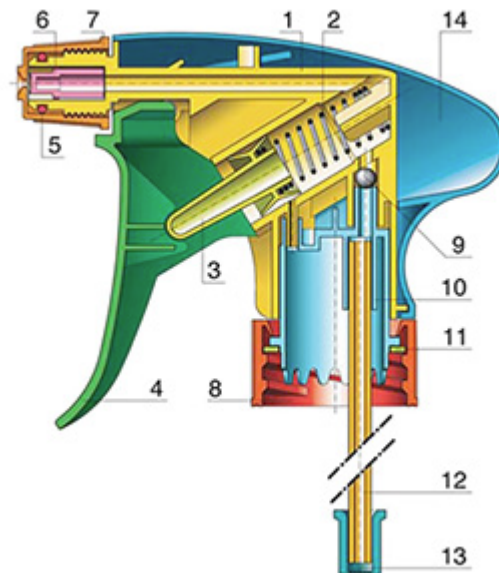

The Vella trigger-sprayer is a versatile, robust, all-purpose sprayer with a 1.3 ml output. The Vella sprayer is designed with user comfort in mind, with a rounded, ergonomic body style and a wide trigger shape. The trigger has a textured surface to help grip with wet or gloved hands. With its solid construction, the Vella is suitable for a wide range of uses including consumer and professional products, janitorial spraying and home and garden use. It is a « shipper » sprayer, suitable for fitting onto full bottles of product. The nozzle is fully adjustable from a fine mist to a direct jet. A diptube filter is fitted as standard. A foamer nozzle is also available.

General Information

- Ordering numbers : VELLA BH265BEBE
- Spraying capacity : 1.3 ml
- Weight : 35.00 gr
- Color : blue blue
- Tube length : 265 mm

Neck : 28/410

Standard packaging :

- 400 pcs per box
- Dimensions : 57 x 39 x 55 cm
- Gross weight : 15.25 Kg

Photo

Exploded View

Pos	description	Material
1	Body	PP
2	Spring	st. steel 304
3	Valve	PP
4	Trigger	PP
4	Trigger	PP
5	O-ring	NBR
6	Valve	POM
7	Nozzle	PP
8	Ring	PP
9	Ball	st. steel 304
10	Connection	PP
11	Seal	PP/EPE
12	Tube	PE
13	Filter	PP
14	Body	PP