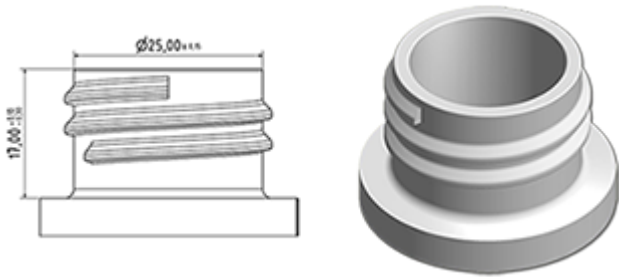

Single screw cap with gasket EPE

**General Information**

- Ordering numbers : TA327PE BH BLA
- Weight : 3.00 gr
- Color : white
- Dimensions : diameter 31 mm / height 19 mm

**Neck : 28/410**

**Photo**

**Standard packaging :**

- 3500 pcs per box
- Dimensions : 60 x 40 x 31 cm
- Gross weight : 11.28 Kg

**Material**

Pos	description	Material
1	Cap	PP
2	Seal	EPE