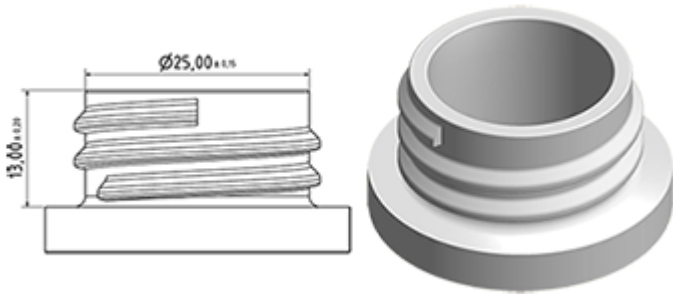

The SP05 sprayer is an all-plastic sprayer with a spraying capacity of 1.25 ML

The SP05 sprayer is easy to use, with its ergonomic shape and its easy-grip trigger and nozzle.

The nozzle has two positions with spray pictogram and « stop ». The spray pattern is even and circular without large droplets.

**General Information**

- Ordering numbers : SP05 IN BS255NVERMO
- Spraying capacity : 1.25 ml
- Weight : 22.00 gr
- Color : natural green
- Tube length : 255 mm

**Neck : 28/400**

**Photo**

**Standard packaging :**

- 370 pcs per box
- Dimensions : 60 x 40 x 36 cm
- Gross weight : 9.14 Kg

**Exploded View**

Pos	description	Material
1	Cover	PP
2	Body	PP
3	Ring	PP
4	Seal	PP/EPE
5	Tube	PP
6	Valve	PP
7	Valve	PP
8	Nozzle	PE
9	Trigger	PP
10	Spring	POM