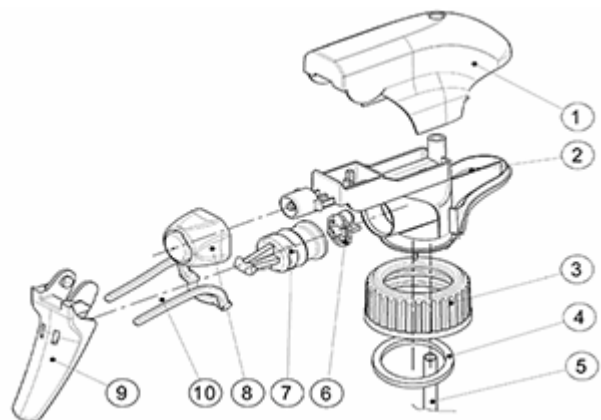

**General Information**

- Ordering numbers : SP05 IN BS255NVERMO
- Spraying capacity : 1.25 ml
- Weight : 22.00 gr
- Color : natural green
- Tube length : 255 mm

**Neck : 28/400**

**Photo**

**Standard packaging :**

- 370 pcs per box
- Dimensions : 60 x 40 x 36 cm
- Gross weight : 9.14 Kg

**Exploded View**

Pos	description	Material
1	Cover	PP
2	Body	PP
3	Ring	PP
4	Seal	PP/EPE
5	Tube	PP
6	Valve	PP
7	Valve	PP
8	Nozzle	PE
9	Trigger	PP
10	Spring	POM