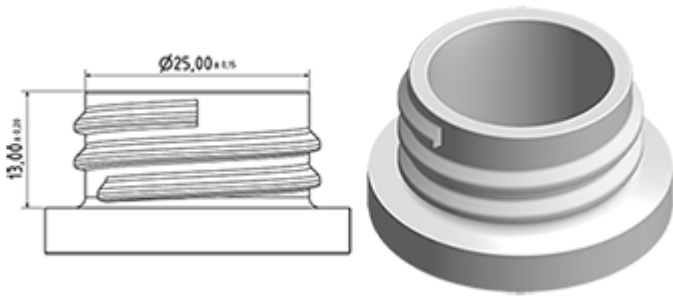

The SP05 sprayer is an all-plastic sprayer with a spraying capacity of 1.25 ML.
 The SP05 sprayer is easy to use, with its ergonomic shape and its easy-grip trigger and nozzle.
 The nozzle has two positions with spray pictogram and « stop ». The spray pattern is even and circular without large droplets.
 A foam nozzle is also available.
 The SP05 sprayer is an all-plastic sprayer with a spraying capacity of 1.25 ML.
 The SP05 sprayer is easy to use, with its ergonomic shape and its easy-grip trigger and nozzle.
 The nozzle has two positions with spray pictogram and « stop ». The spray pattern is even and circular without large droplets.
 A foam nozzle is also available.

General Information

- Ordering numbers : SP05 IN BS255NROU
- Spraying capacity : 1.25 ml
- Weight : 22.00 gr
- Color : natural red
- Tube length : 255 mm

Neck : 28/400

Standard packaging :

- 370 pcs per box
- Dimensions : 60 x 40 x 36 cm
- Gross weight : 9.14 Kg