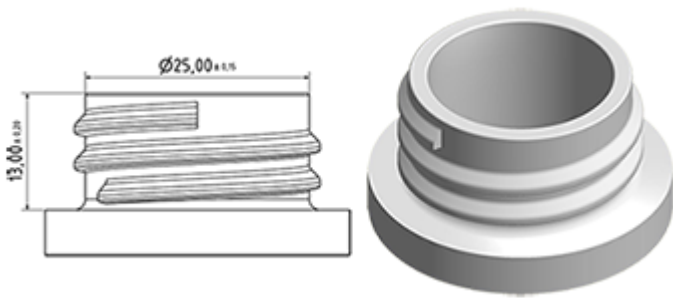

The SP05 sprayer is an all-plastic sprayer with a spraying capacity of 1.25 ML.
 The SP05 sprayer is easy to use, with its ergonomic shape and its easy-grip trigger and nozzle.
 The nozzle has two positions with spray pictogram and « stop ». The spray pattern is even and circular without large droplets.
 A foam nozzle is also available.
 The SP05 sprayer is an all-plastic sprayer with a spraying capacity of 1.25 ML.
 The SP05 sprayer is easy to use, with its ergonomic shape and its easy-grip trigger and nozzle.
 The nozzle has two positions with spray pictogram and « stop ». The spray pattern is even and circular without large droplets.
 A foam nozzle is also available.

General Information

- Ordering numbers : SP05 IN BS255NROU
- Spraying capacity : 1.25 ml
- Weight : 22.00 gr
- Color : natural red
- Tube length : 255 mm

Neck : 28/400

Standard packaging :

- 370 pcs per box
- Dimensions : 60 x 40 x 36 cm
- Gross weight : 9.14 Kg