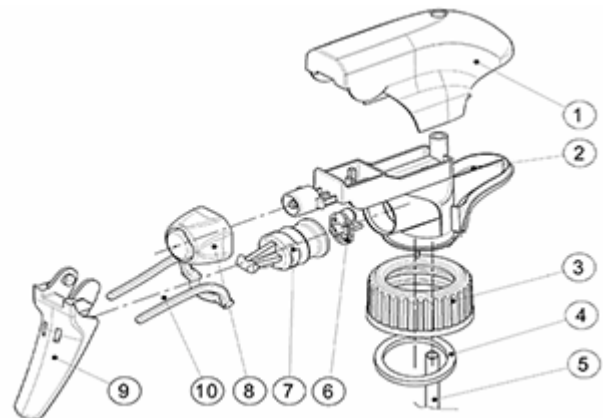

The SP05 sprayer is an all-plastic sprayer with a spraying capacity of 1.25 ML.
 The SP05 sprayer is easy to use, with its ergonomic shape and its easy-grip trigger and nozzle.
 The nozzle has two positions with spray pictogram and « stop ». The spray pattern is even and circular without large droplets.
 A foam nozzle is also available.
 The SP05 sprayer is an all-plastic sprayer with a spraying capacity of 1.25 ML.
 The SP05 sprayer is easy to use, with its ergonomic shape and its easy-grip trigger and nozzle.
 The nozzle has two positions with spray pictogram and « stop ». The spray pattern is even and circular without large droplets.
 A foam nozzle is also available.

General Information

- Ordering numbers : SP05 IN BS255NROU
- Spraying capacity : 1.25 ml
- Weight : 22.00 gr
- Color : natural red
- Tube length : 255 mm

Neck : 28/400

Standard packaging :

- 370 pcs per box
- Dimensions : 60 x 40 x 36 cm
- Gross weight : 9.14 Kg

Photo

Exploded View

Pos	description	Material
1	Cover	PP
2	Body	PP
3	Ring	PP
4	Seal	PP/EPE
5	Tube	PP
6	Valve	PP
7	Valve	PP
8	Nozzle	PE
9	Trigger	PP
10	Spring	POM

Media