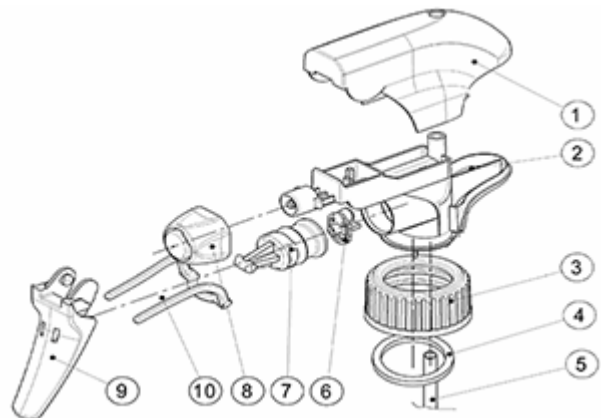

The SP05 sprayer is an all-plastic sprayer with a spraying capacity of 1.25 ML.
The SP05 sprayer is easy to use, with its ergonomic shape and its easy-grip trigger and nozzle.
The nozzle has two positions with spray pictogram and « stop ». The spray pattern is even and circular without large droplets.
A foam nozzle is also available.

General Information

- Ordering numbers : SP05 IN BS255NBEU
- Spraying capacity : 1.25 ml
- Weight : 22.00 gr
- Color : natural blue
- Tube length : 255 mm

Neck : 28/400

Photo

Standard packaging :

- 370 pcs per box
- Dimensions : 60 x 40 x 36 cm
- Gross weight : 9.14 Kg

Exploded View

Pos	description	Material
1	Cover	PP
2	Body	PP
3	Ring	PP
4	Seal	PP/EPE
5	Tube	PP
6	Valve	PP
7	Valve	PP
8	Nozzle	PE
9	Trigger	PP
10	Spring	POM

Media