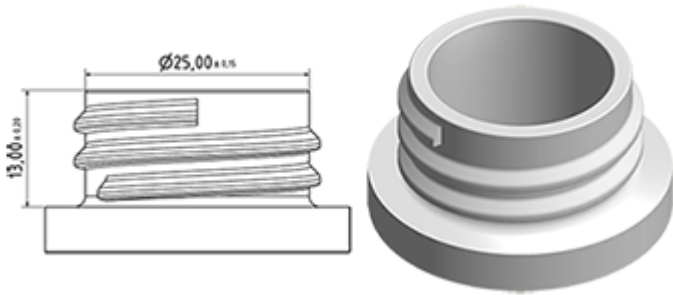

The SP05 sprayer is an all-plastic sprayer with a spraying capacity of 1.25 ML.
The SP05 sprayer is easy to use, with its ergonomic shape and its easy-grip trigger and nozzle.
The nozzle has two positions with spray pictogram and « stop ». The spray pattern is even and circular without large droplets.
A foam nozzle is also available.

General Information

- Ordering numbers : SP05 IN BS255NBEU
- Spraying capacity : 1.25 ml
- Weight : 22.00 gr
- Color : natural blue
- Tube length : 255 mm

Neck : 28/400

Photo

Standard packaging :

- 370 pcs per box
- Dimensions : 60 x 40 x 36 cm
- Gross weight : 9.14 Kg

Exploded View

Pos	description	Material
1	Cover	PP
2	Body	PP
3	Ring	PP
4	Seal	PP/EPE
5	Tube	PP
6	Valve	PP
7	Valve	PP
8	Nozzle	PE
9	Trigger	PP
10	Spring	POM

Media