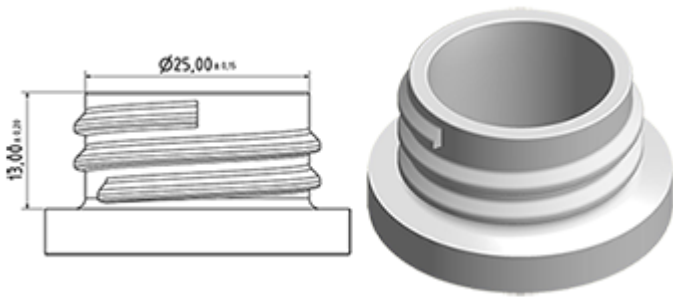

The SP05 sprayer is an all-plastic sprayer with a spraying capacity of 1.25 ML

The SP05 sprayer is easy to use, with its ergonomic shape and its easy-grip trigger and nozzle.

The nozzle has two positions with spray pictogram and « stop ». The spray pattern is even and circular without large droplets.

General Information

- Ordering numbers : SP05 IN BS255BROUMO
- Spraying capacity : 1.25 ml
- Weight : 22.00 gr
- Color : red white
- Tube length : 255 mm

Neck : 28/400

Photo

Standard packaging :

- 370 pcs per box
- Dimensions : 60 x 40 x 36 cm
- Gross weight : 9.14 Kg

Exploded View

Pos	description	Material
1	Cover	PP
2	Body	PP
3	Ring	PP
4	Seal	PP/EPE
5	Tube	PP
6	Valve	PP
7	Valve	PP
8	Nozzle	PE
9	Trigger	PP
10	Spring	POM

Media