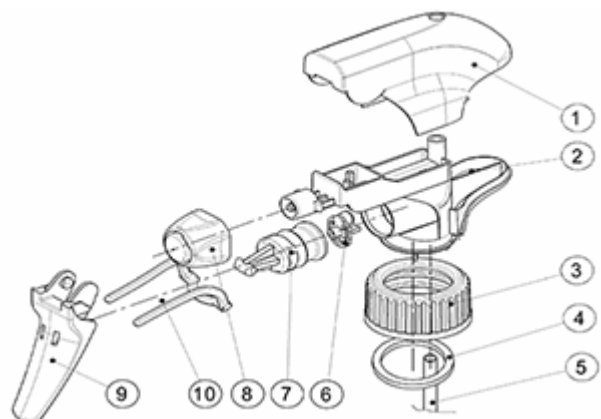

The SP05 sprayer is an all-plastic sprayer with a spraying capacity of 1.25 ML

The SP05 sprayer is easy to use, with its ergonomic shape and its easy-grip trigger and nozzle.

The nozzle has two positions with spray pictogram and « stop ». The spray pattern is even and circular without large droplets.

General Information

- Ordering numbers : SP05 IN BS255BROUMO
- Spraying capacity : 1.25 ml
- Weight : 22.00 gr
- Color : red white
- Tube length : 255 mm

Neck : 28/400

Photo

Standard packaging :

- 370 pcs per box
- Dimensions : 60 x 40 x 36 cm
- Gross weight : 9.14 Kg

Exploded View

Pos	description	Material
1	Cover	PP
2	Body	PP
3	Ring	PP
4	Seal	PP/EPE
5	Tube	PP
6	Valve	PP
7	Valve	PP
8	Nozzle	PE
9	Trigger	PP
10	Spring	POM

Media