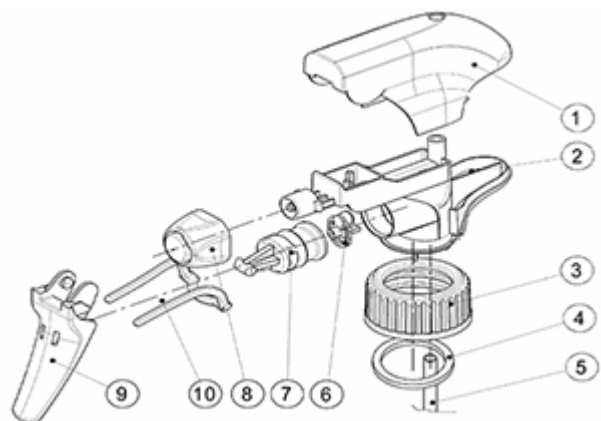

The SP05 sprayer is an all-plastic sprayer with a spraying capacity of 1.25 ML.
 The SP05 sprayer is easy to use, with its ergonomic shape and its easy-grip trigger and nozzle.
 The nozzle has two positions with spray pictogram and « stop ». The spray pattern is even and circular without large droplets.
 A foam nozzle is also available.

General Information

- Ordering numbers : SP05 IN BH255VEVE
- Spraying capacity : 1.25 ml
- Weight : 22.00 gr
- Color : green greenish
- Tube length : 255 mm

Neck : 28/410

Photo

Standard packaging :

- 370 pcs per box
- Dimensions : 60 x 40 x 36 cm
- Gross weight : 9.14 Kg

Exploded View

Pos	description	Material
1	Cover	PP
2	Body	PP
3	Ring	PP
4	Seal	PP/EPE
5	Tube	PP
6	Valve	PP
7	Valve	PP
8	Nozzle	PE
9	Trigger	PP
10	Spring	POM

Media