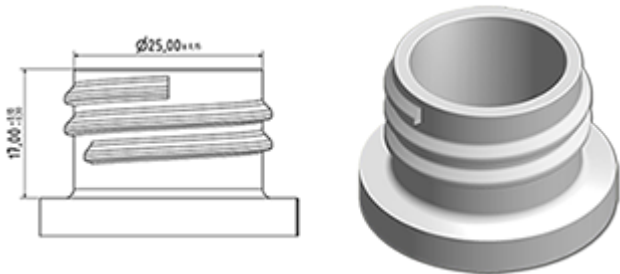

The SP05 sprayer is an all-plastic sprayer with a spraying capacity of 1.25 ML.
 The SP05 sprayer is easy to use, with its ergonomic shape and its easy-grip trigger and nozzle.
 The nozzle has two positions with spray pictogram and « stop ». The spray pattern is even and circular without large droplets.
 A foam nozzle is also available.

General Information

- Ordering numbers : SP05 IN BH255VEVE
- Spraying capacity : 1.25 ml
- Weight : 22.00 gr
- Color : green greenish
- Tube length : 255 mm

Neck : 28/410

Photo

Standard packaging :

- 370 pcs per box
- Dimensions : 60 x 40 x 36 cm
- Gross weight : 9.14 Kg

Exploded View

Pos	description	Material
1	Cover	PP
2	Body	PP
3	Ring	PP
4	Seal	PP/EPE
5	Tube	PP
6	Valve	PP
7	Valve	PP
8	Nozzle	PE
9	Trigger	PP
10	Spring	POM

Media