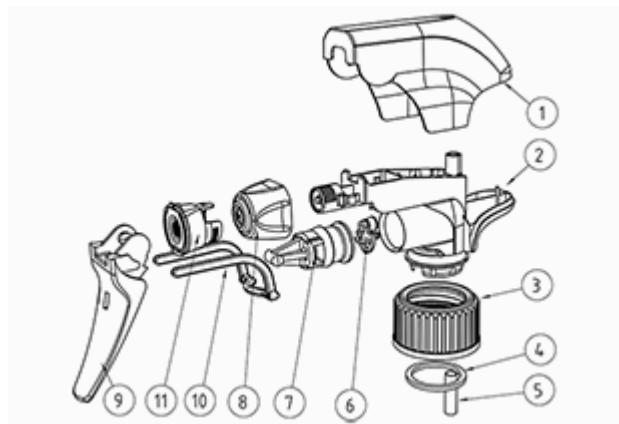

The SP05 sprayer is an all-plastic sprayer with a spraying capacity of 1.25 ML.
The SP05 sprayer is easy to use, with its ergonomic shape and its easy-grip trigger and nozzle.
The nozzle has two positions with spray pictogram and « stop ». The spray pattern is even and circular without large droplets.

General Information

- Ordering numbers : SP05 IN BH255ROROMO
- Spraying capacity : 1.25 ml
- Weight : 22.00 gr
- Color : red reddish
- Tube length : 255 mm

Neck : 28/410

Photo

Standard packaging :

- 370 pcs per box
- Dimensions : 60 x 40 x 36 cm
- Gross weight : 9.14 Kg

Exploded View

Pos	description	Material
1	Cover	PP
2	Body	PP
3	Ring	PP
4	Seal	PP/EPE
5	Tube	PP
6	Valve	PP
7	Valve	PP
8	Nozzle	PE
9	Trigger	PP
10	Spring	POM
11	Door foamer	PP

Media