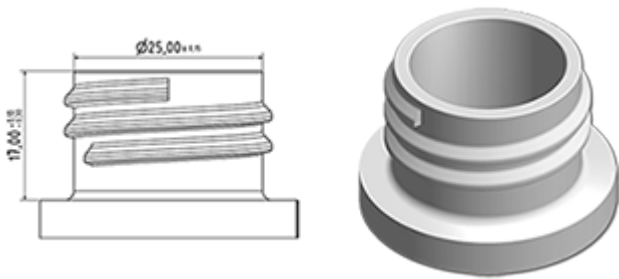

The SP05 sprayer is an all-plastic sprayer with a spraying capacity of 1.25 ML.
The SP05 sprayer is easy to use, with its ergonomic shape and its easy-grip trigger and nozzle.
The nozzle has two positions with spray pictogram and « stop ». The spray pattern is even and circular without large droplets.

General Information

- Ordering numbers : SP05 IN BH255ROROMO
- Spraying capacity : 1.25 ml
- Weight : 22.00 gr
- Color : red reddish
- Tube length : 255 mm

Neck : 28/410

Photo

Standard packaging :

- 370 pcs per box
- Dimensions : 60 x 40 x 36 cm
- Gross weight : 9.14 Kg