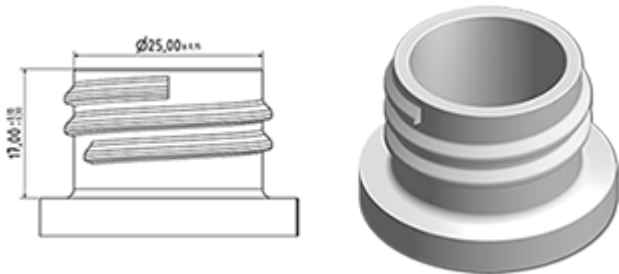

The SP05 sprayer is an all-plastic sprayer with a spraying capacity of 1.25 ML.  
 The SP05 sprayer is easy to use, with its ergonomic shape and its easy-grip trigger and nozzle.  
 The nozzle has two positions with spray pictogram and « stop ». The spray pattern is even and circular without large droplets.  
 A foam nozzle is also available.

## General Information

- Ordering numbers : SP05 IN BH255RORO
- Spraying capacity : 1.25 ml
- Weight : 22.00 gr
- Color : red reddish
- Tube length : 255 mm

## Neck : 28/410