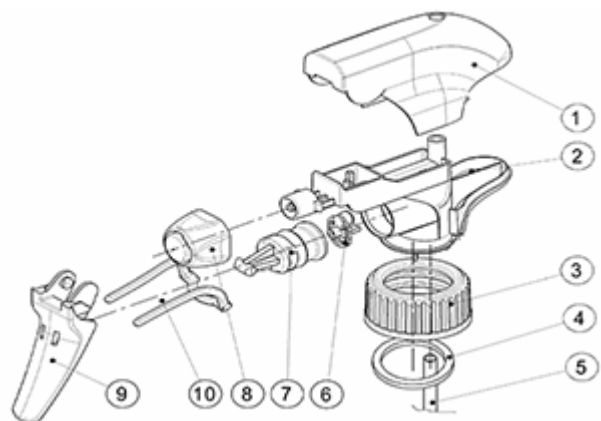

The SP05 sprayer is an all-plastic sprayer with a spraying capacity of 1.25 ML.
The SP05 sprayer is easy to use, with its ergonomic shape and its easy-grip trigger and nozzle.
The nozzle has two positions with spray pictogram and « stop ». The spray pattern is even and circular without large droplets.
A foam nozzle is also available.

General Information

- Ordering numbers : SP05 IN BH255RORO
- Spraying capacity : 1.25 ml
- Weight : 22.00 gr
- Color : red reddish
- Tube length : 255 mm

Neck : 28/410

Standard packaging :

- 370 pcs per box
- Dimensions : 60 x 40 x 36 cm
- Gross weight : 9.14 Kg

Photo

Exploded View

Pos	description	Material
1	Cover	PP
2	Body	PP
3	Ring	PP
4	Seal	PP/EPE
5	Tube	PP
6	Valve	PP
7	Valve	PP
8	Nozzle	PE
9	Trigger	PP
10	Spring	POM