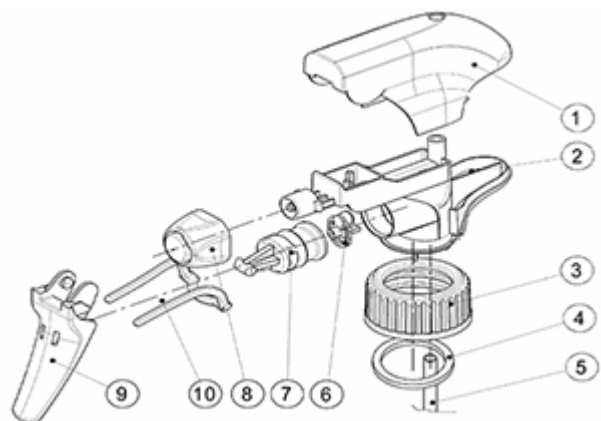

The SP05 sprayer is an all-plastic sprayer with a spraying capacity of 1.25 ML.
 The SP05 sprayer is easy to use, with its ergonomic shape and its easy-grip trigger and nozzle.
 The nozzle has two positions with spray pictogram and « stop ». The spray pattern is even and circular without large droplets.
 A foam nozzle is also available.

General Information

- Ordering numbers : SP05 IN BH255NNAT
- Spraying capacity : 1.25 ml
- Weight : 22.00 gr
- Color : natural
- Tube length : 255 mm

Neck : 28/410

Photo

Standard packaging :

- 370 pcs per box
- Dimensions : 60 x 40 x 36 cm
- Gross weight : 9.14 Kg

Exploded View

Pos	description	Material
1	Cover	PP
2	Body	PP
3	Ring	PP
4	Seal	PP/EPE
5	Tube	PP
6	Valve	PP
7	Valve	PP
8	Nozzle	PE
9	Trigger	PP
10	Spring	POM

Media