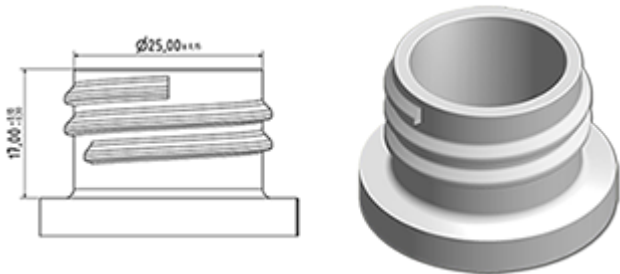

The SP05 sprayer is an all-plastic sprayer with a spraying capacity of 1.25 ML.
 The SP05 sprayer is easy to use, with its ergonomic shape and its easy-grip trigger and nozzle.
 The nozzle has two positions with spray pictogram and « stop ». The spray pattern is even and circular without large droplets.
 A foam nozzle is also available.

General Information

- Ordering numbers : SP05 IN BH255NNAT
- Spraying capacity : 1.25 ml
- Weight : 22.00 gr
- Color : natural
- Tube length : 255 mm

Neck : 28/410

Photo

Standard packaging :

- 370 pcs per box
- Dimensions : 60 x 40 x 36 cm
- Gross weight : 9.14 Kg

Exploded View

Pos	description	Material
1	Cover	PP
2	Body	PP
3	Ring	PP
4	Seal	PP/EPE
5	Tube	PP
6	Valve	PP
7	Valve	PP
8	Nozzle	PE
9	Trigger	PP
10	Spring	POM

Media