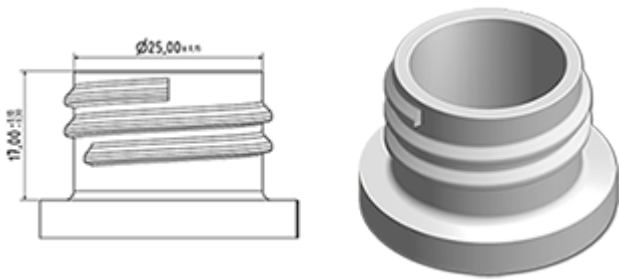

The SP05 sprayer is an all-plastic sprayer with a spraying capacity of 1.25 ML.
The SP05 sprayer is easy to use, with its ergonomic shape and its easy-grip trigger and nozzle.
The nozzle has two positions with spray pictogram and « stop ». The spray pattern is even and circular without large droplets.

General Information

- Ordering numbers : SP05 IN BH255NBLAMO
- Spraying capacity : 1.25 ml
- Weight : 22.00 gr
- Color : white
- Tube length : 255 mm

Neck : 28/410

Photo

Standard packaging :

- 370 pcs per box
- Dimensions : 60 x 40 x 36 cm
- Gross weight : 9.14 Kg