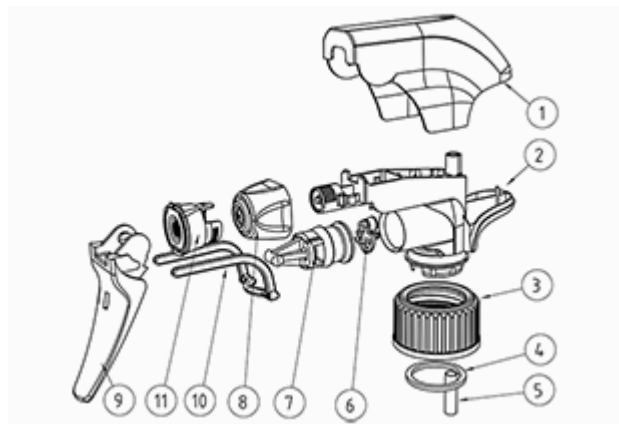

Exploded View

Pos	description	Material
1	Cover	PP
2	Body	PP
3	Ring	PP
4	Seal	PP/EPE
5	Tube	PP
6	Valve	PP
7	Valve	PP
8	Nozzle	PE
9	Trigger	PP
10	Spring	POM
11	Door foamer	PP