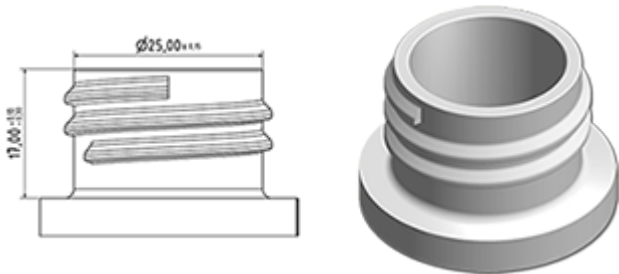

The SP05 sprayer is an all-plastic sprayer with a spraying capacity of 1.25 ML.  
 The SP05 sprayer is easy to use, with its ergonomic shape and its easy-grip trigger and nozzle.  
 The nozzle has two positions with spray pictogram and « stop ». The spray pattern is even and circular without large droplets.  
 A foam nozzle is also available.

### General Information

- Ordering numbers : SP05 IN BH255JAJA
- Spraying capacity : 1.25 ml
- Weight : 22.00 gr
- Color : yellow yellowish
- Tube length : 255 mm

### Neck : 28/410