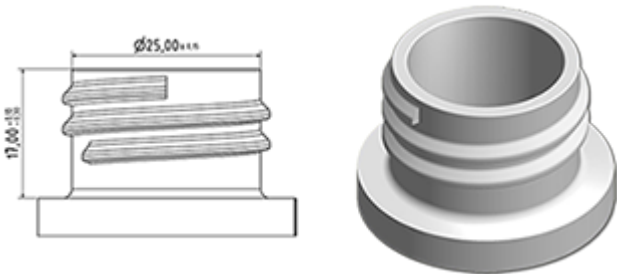

The SP05 sprayer is an all-plastic sprayer with a spraying capacity of 1.25 ML.
 The SP05 sprayer is easy to use, with its ergonomic shape and its easy-grip trigger and nozzle.
 The nozzle has two positions with spray pictogram and « stop ». The spray pattern is even and circular without large droplets.
 A foam nozzle is also available.

General Information

- Ordering numbers : SP05 IN BH255BEBE
- Spraying capacity : 1.25 ml
- Weight : 22.00 gr
- Color : blue blue
- Tube length : 255 mm

Photo

Neck : 28/410

Standard packaging :

- 370 pcs per box
- Dimensions : 60 x 40 x 36 cm
- Gross weight : 9.14 Kg

Exploded View

Pos	description	Material
1	Cover	PP
2	Body	PP
3	Ring	PP
4	Seal	PP/EPE
5	Tube	PP
6	Valve	PP
7	Valve	PP
8	Nozzle	PE
9	Trigger	PP
10	Spring	POM

Media