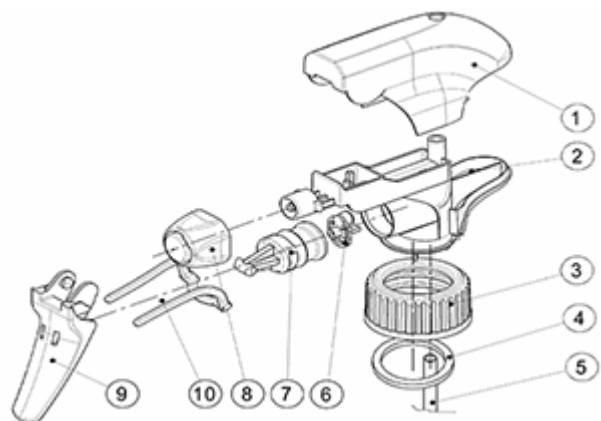

The SP05 sprayer is an all-plastic sprayer with a spraying capacity of 1.25 ML.
 The SP05 sprayer is easy to use, with its ergonomic shape and its easy-grip trigger and nozzle.
 The nozzle has two positions with spray pictogram and « stop ». The spray pattern is even and circular without large droplets.
 A foam nozzle is also available.

General Information

- Ordering numbers : SP05 IN BH255BEBE
- Spraying capacity : 1.25 ml
- Weight : 22.00 gr
- Color : blue blue
- Tube length : 255 mm

Photo

Neck : 28/410

Standard packaging :

- 370 pcs per box
- Dimensions : 60 x 40 x 36 cm
- Gross weight : 9.14 Kg

Exploded View

Pos	description	Material
1	Cover	PP
2	Body	PP
3	Ring	PP
4	Seal	PP/EPE
5	Tube	PP
6	Valve	PP
7	Valve	PP
8	Nozzle	PE
9	Trigger	PP
10	Spring	POM

Media